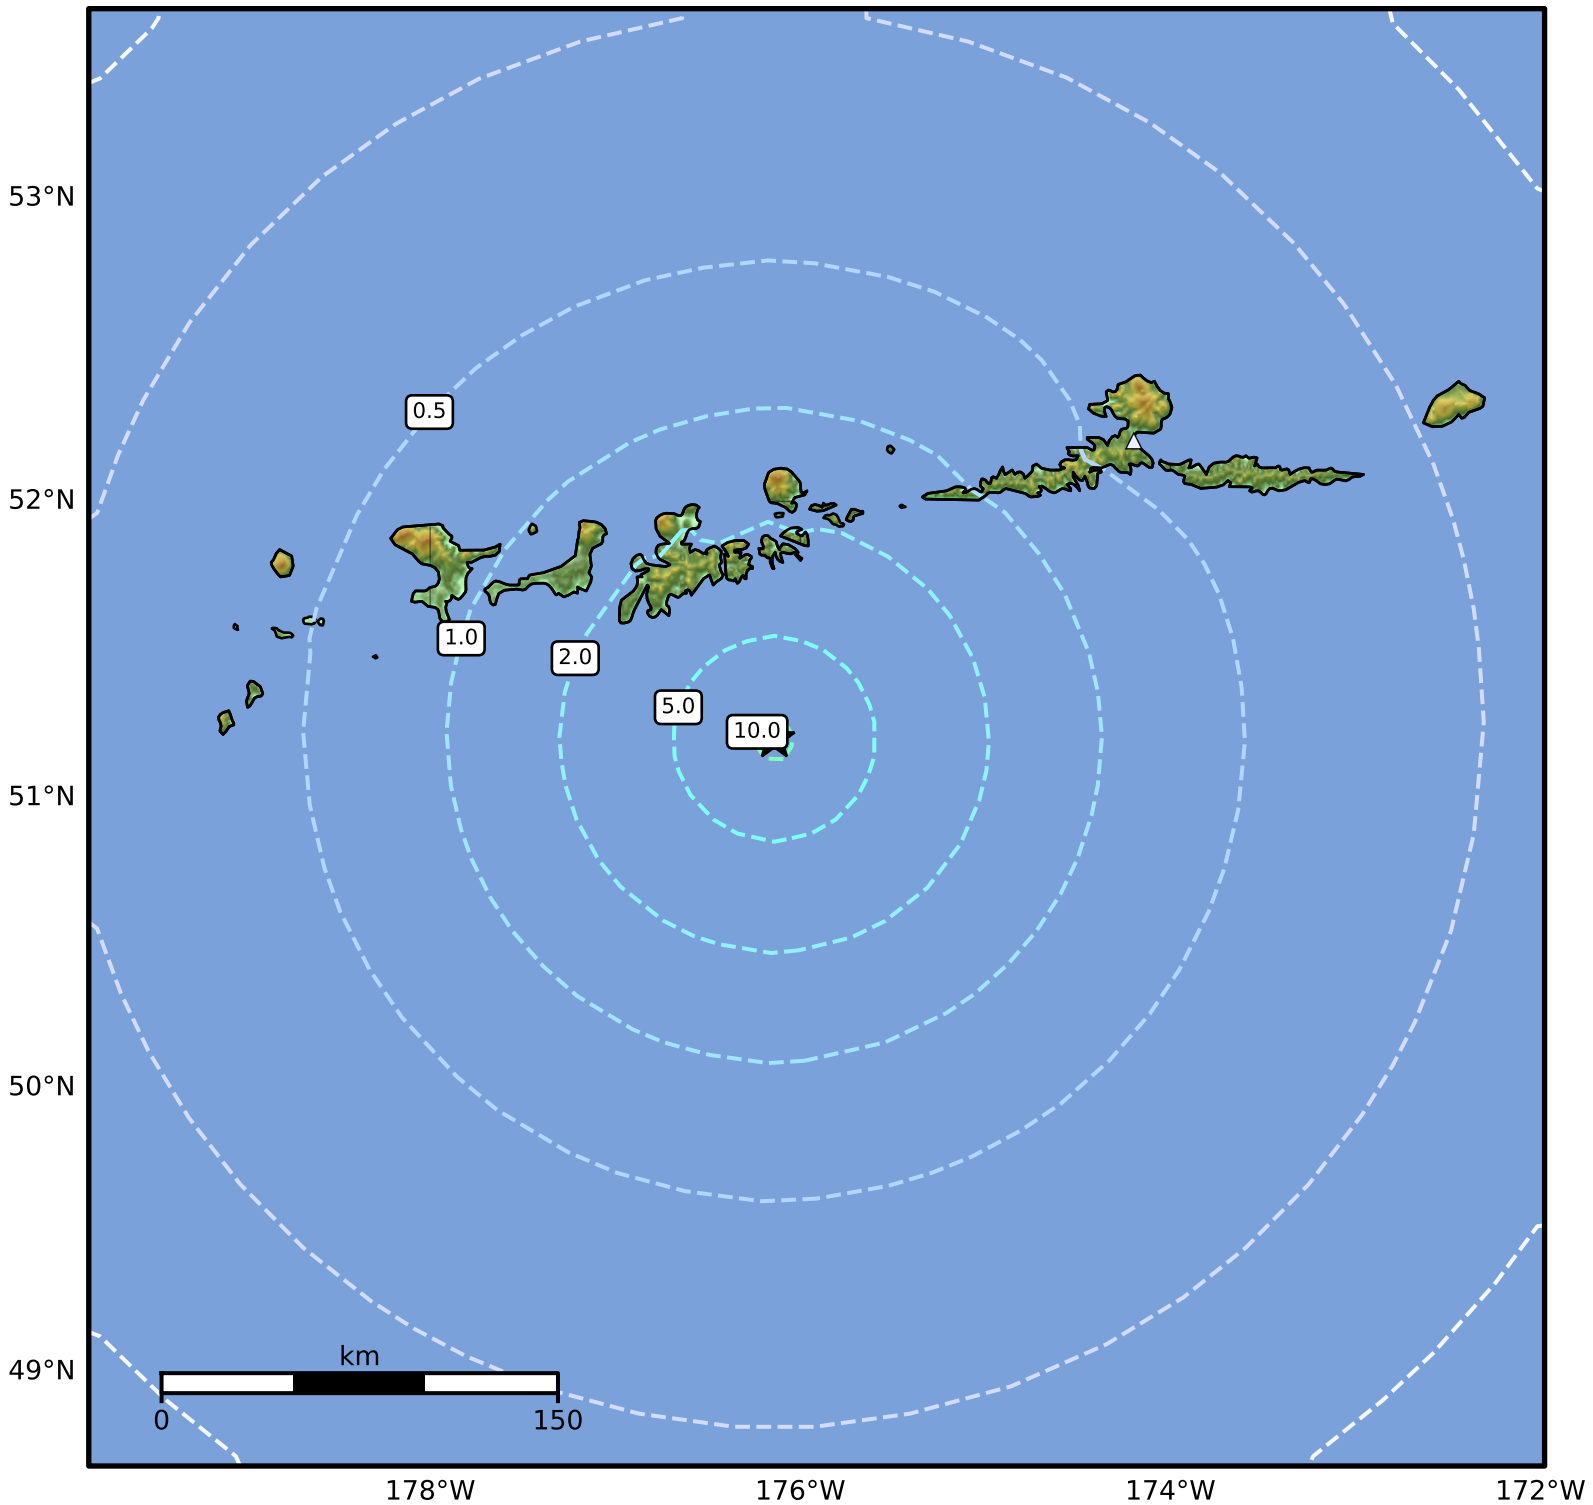

0.3 Second Peak Spectral Acceleration Map Alaska Earthquake Center  
ShakeMap: 83 km (52 miles) SSE of Adak  
Mar 20, 2025 04:28:54 UTC M5.6 N51.20 W176.14 Depth: 32.2km ID:ak0253mq09d9

SA(0.3) (%g)	0.1	0.2	0.5	1	2	5	10	20	50	100	200
--------------	-----	-----	-----	---	---	---	----	----	----	-----	-----

Scale based on Worden et al. (2012)

Version 2: Processed 2025-03-20T05:13:18Z

△ Seismic Instrument ○ Reported Intensity

★ Epicenter