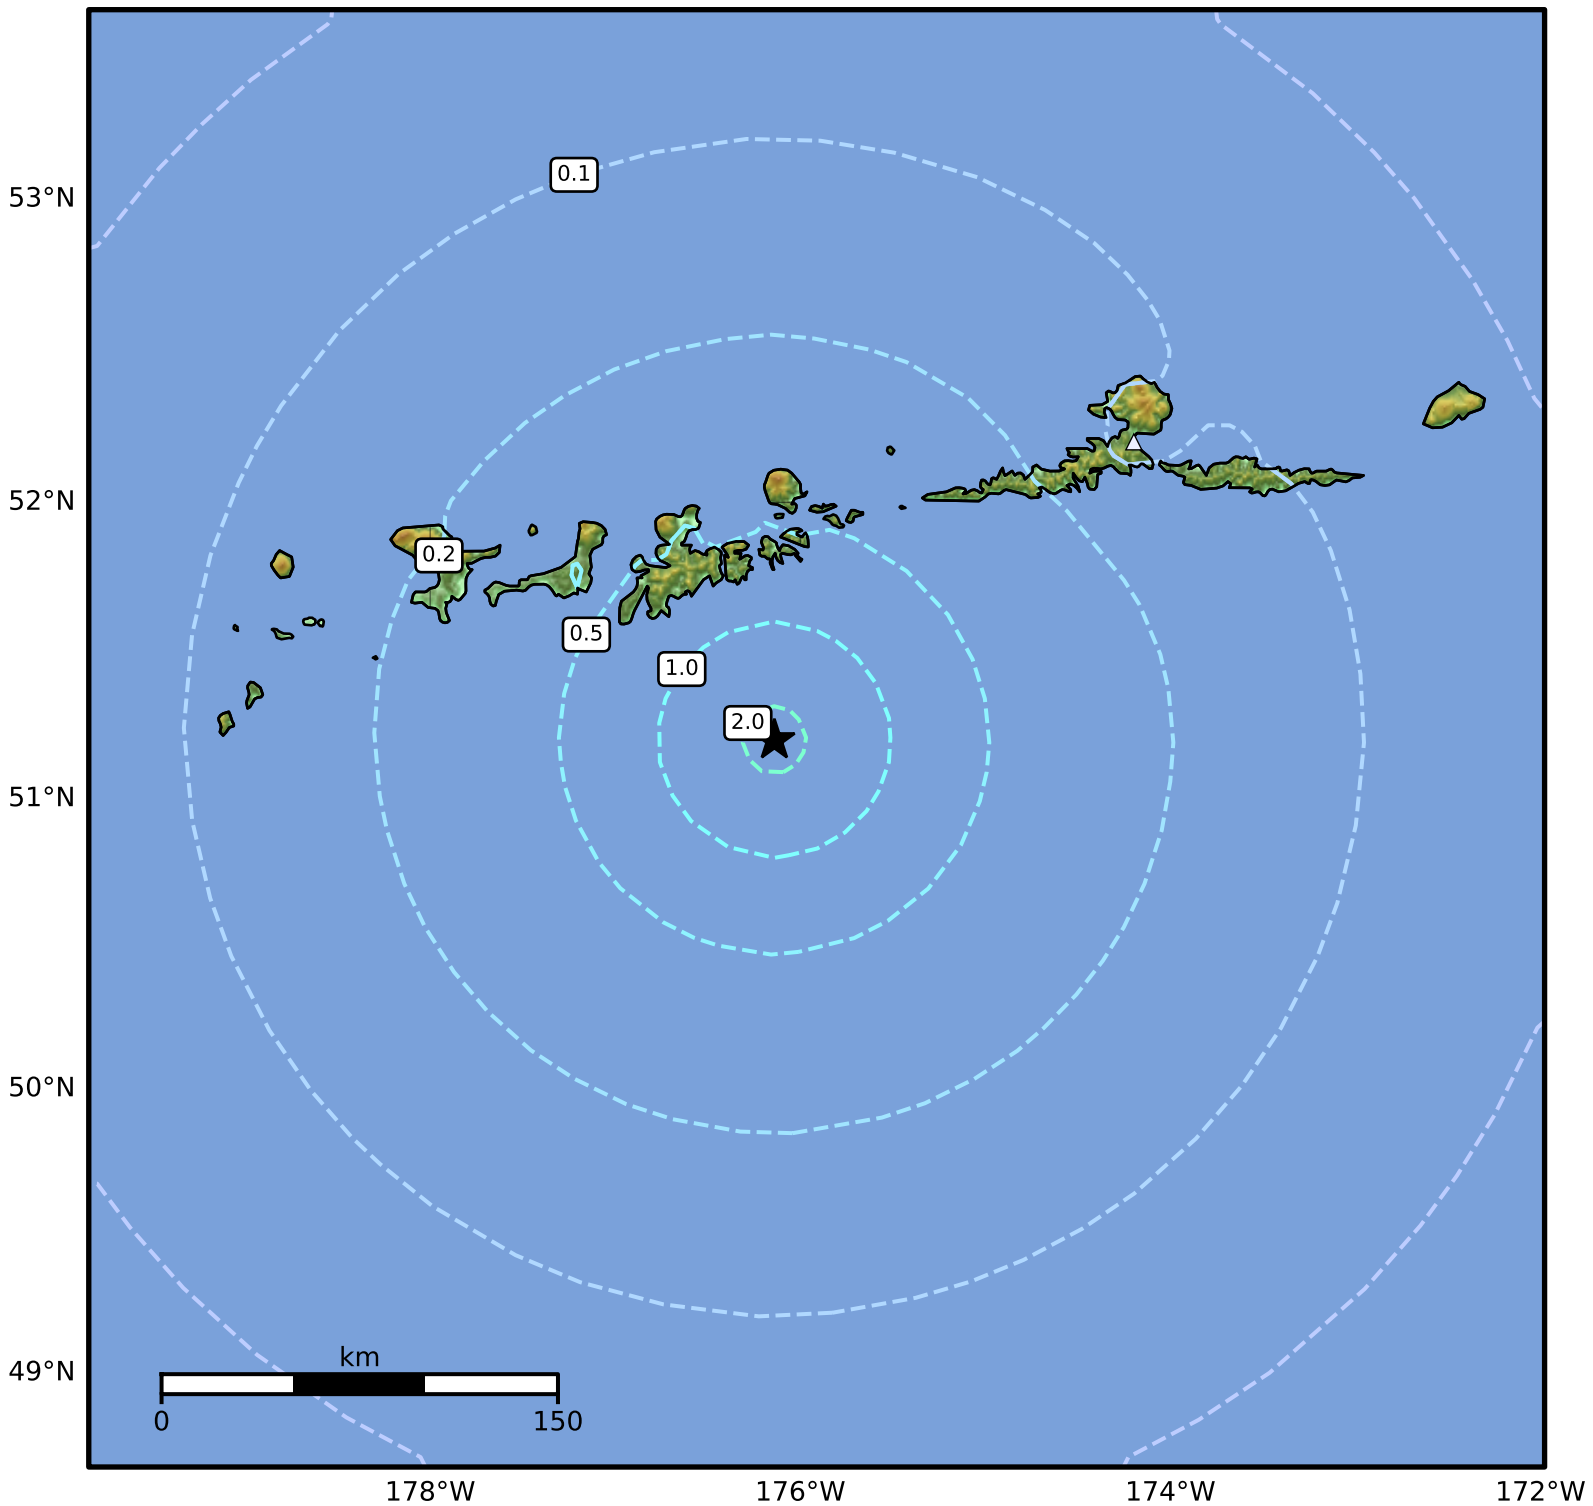

1.0 Second Peak Spectral Acceleration Map Alaska Earthquake Center  
ShakeMap: 83 km (52 miles) SSE of Adak  
Mar 20, 2025 04:28:54 UTC M5.6 N51.20 W176.14 Depth: 32.2km ID:ak0253mq09d9

SA(1.0) (%g)	0.1	0.2	0.5	1	2	5	10	20	50	100	200
--------------	-----	-----	-----	---	---	---	----	----	----	-----	-----

Scale based on Worden et al. (2012)

Version 2: Processed 2025-03-20T05:13:18Z

△ Seismic Instrument ○ Reported Intensity

★ Epicenter