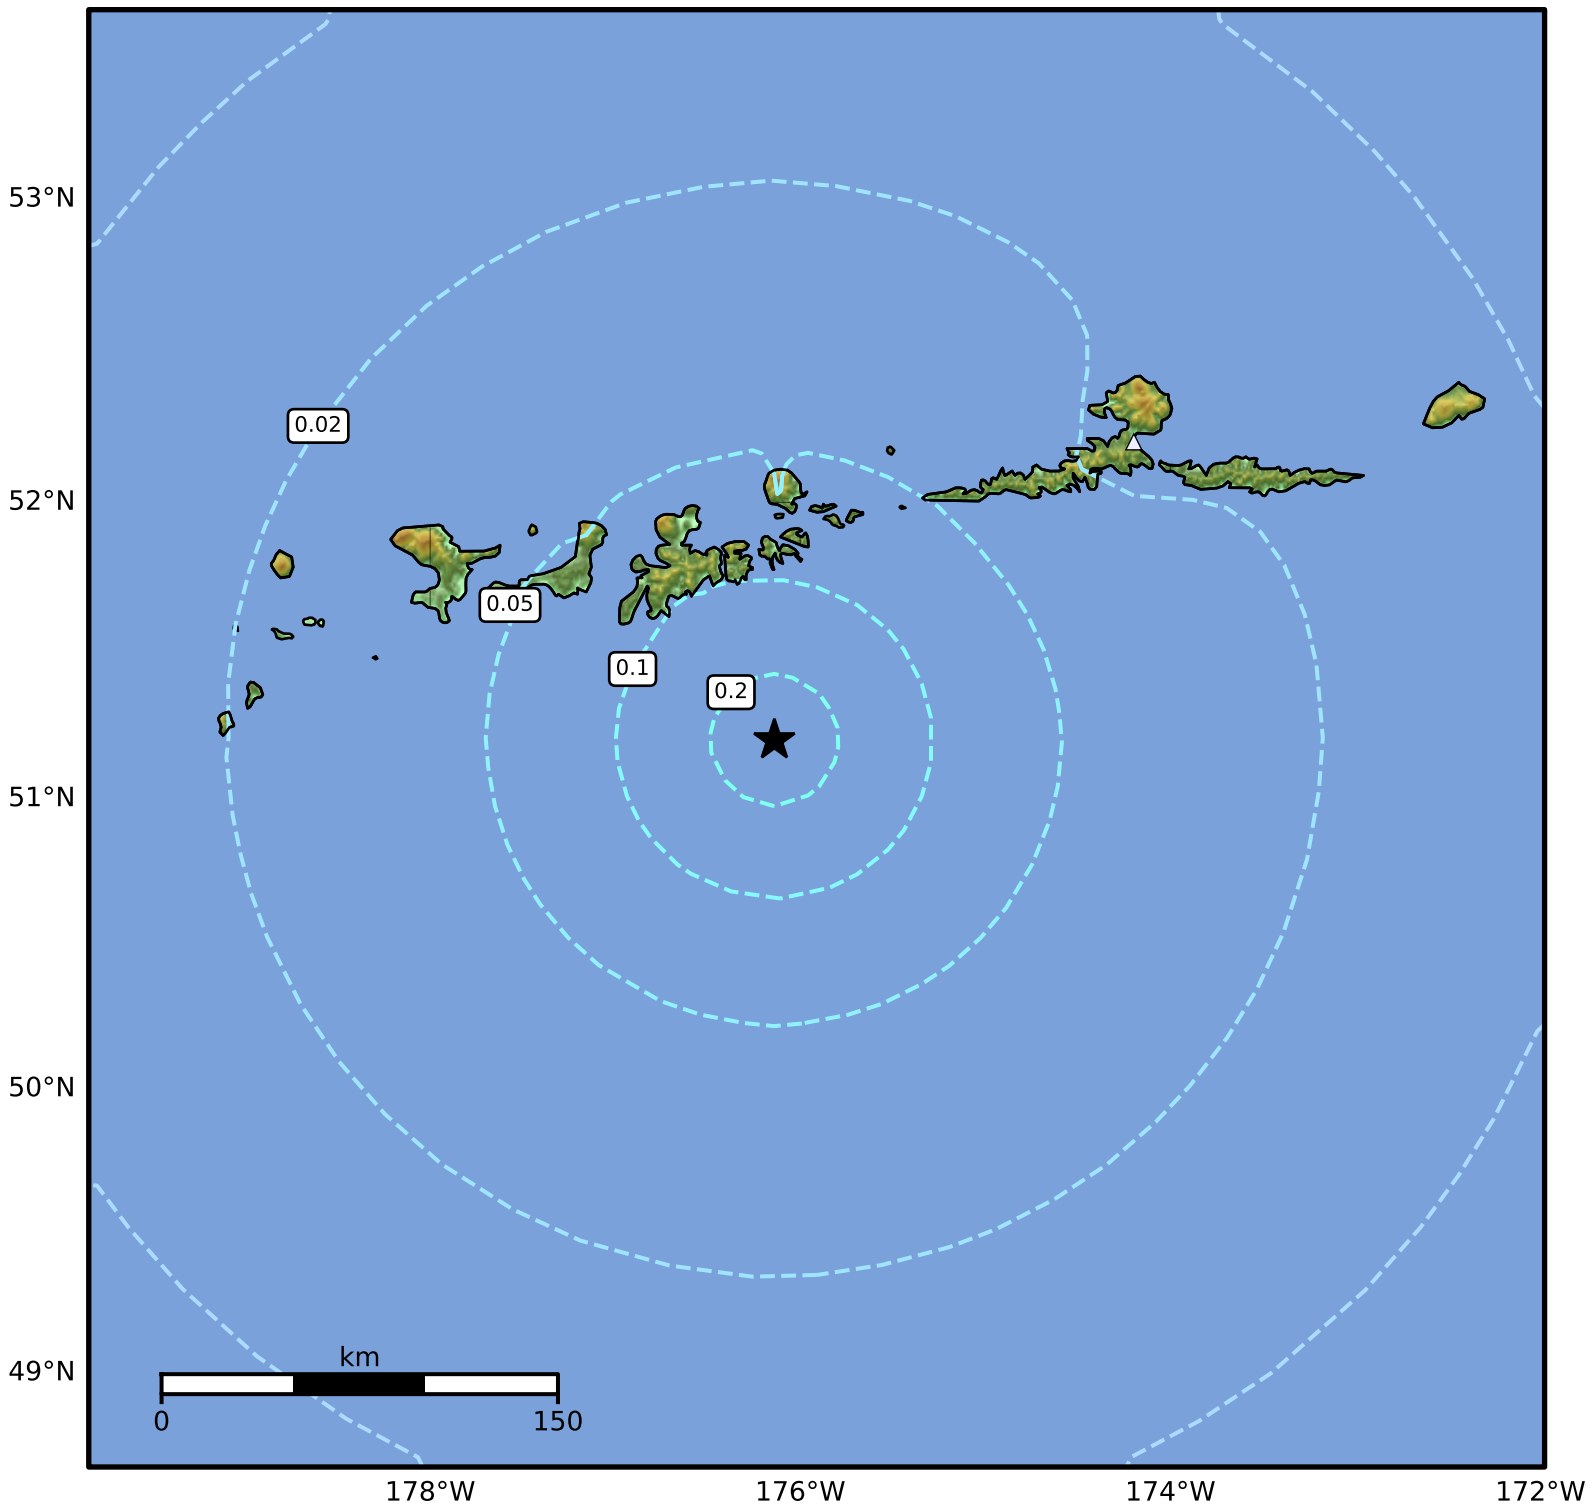

3.0 Second Peak Spectral Acceleration Map Alaska Earthquake Center
ShakeMap: 83 km (52 miles) SSE of Adak
Mar 20, 2025 04:28:54 UTC M5.6 N51.20 W176.14 Depth: 32.2km ID:ak0253mq09d9

Scale based on Worden et al. (2012)

Version 2: Processed 2025-03-20T05:13:18Z

△ Seismic Instrument ○ Reported Intensity

★ Epicenter