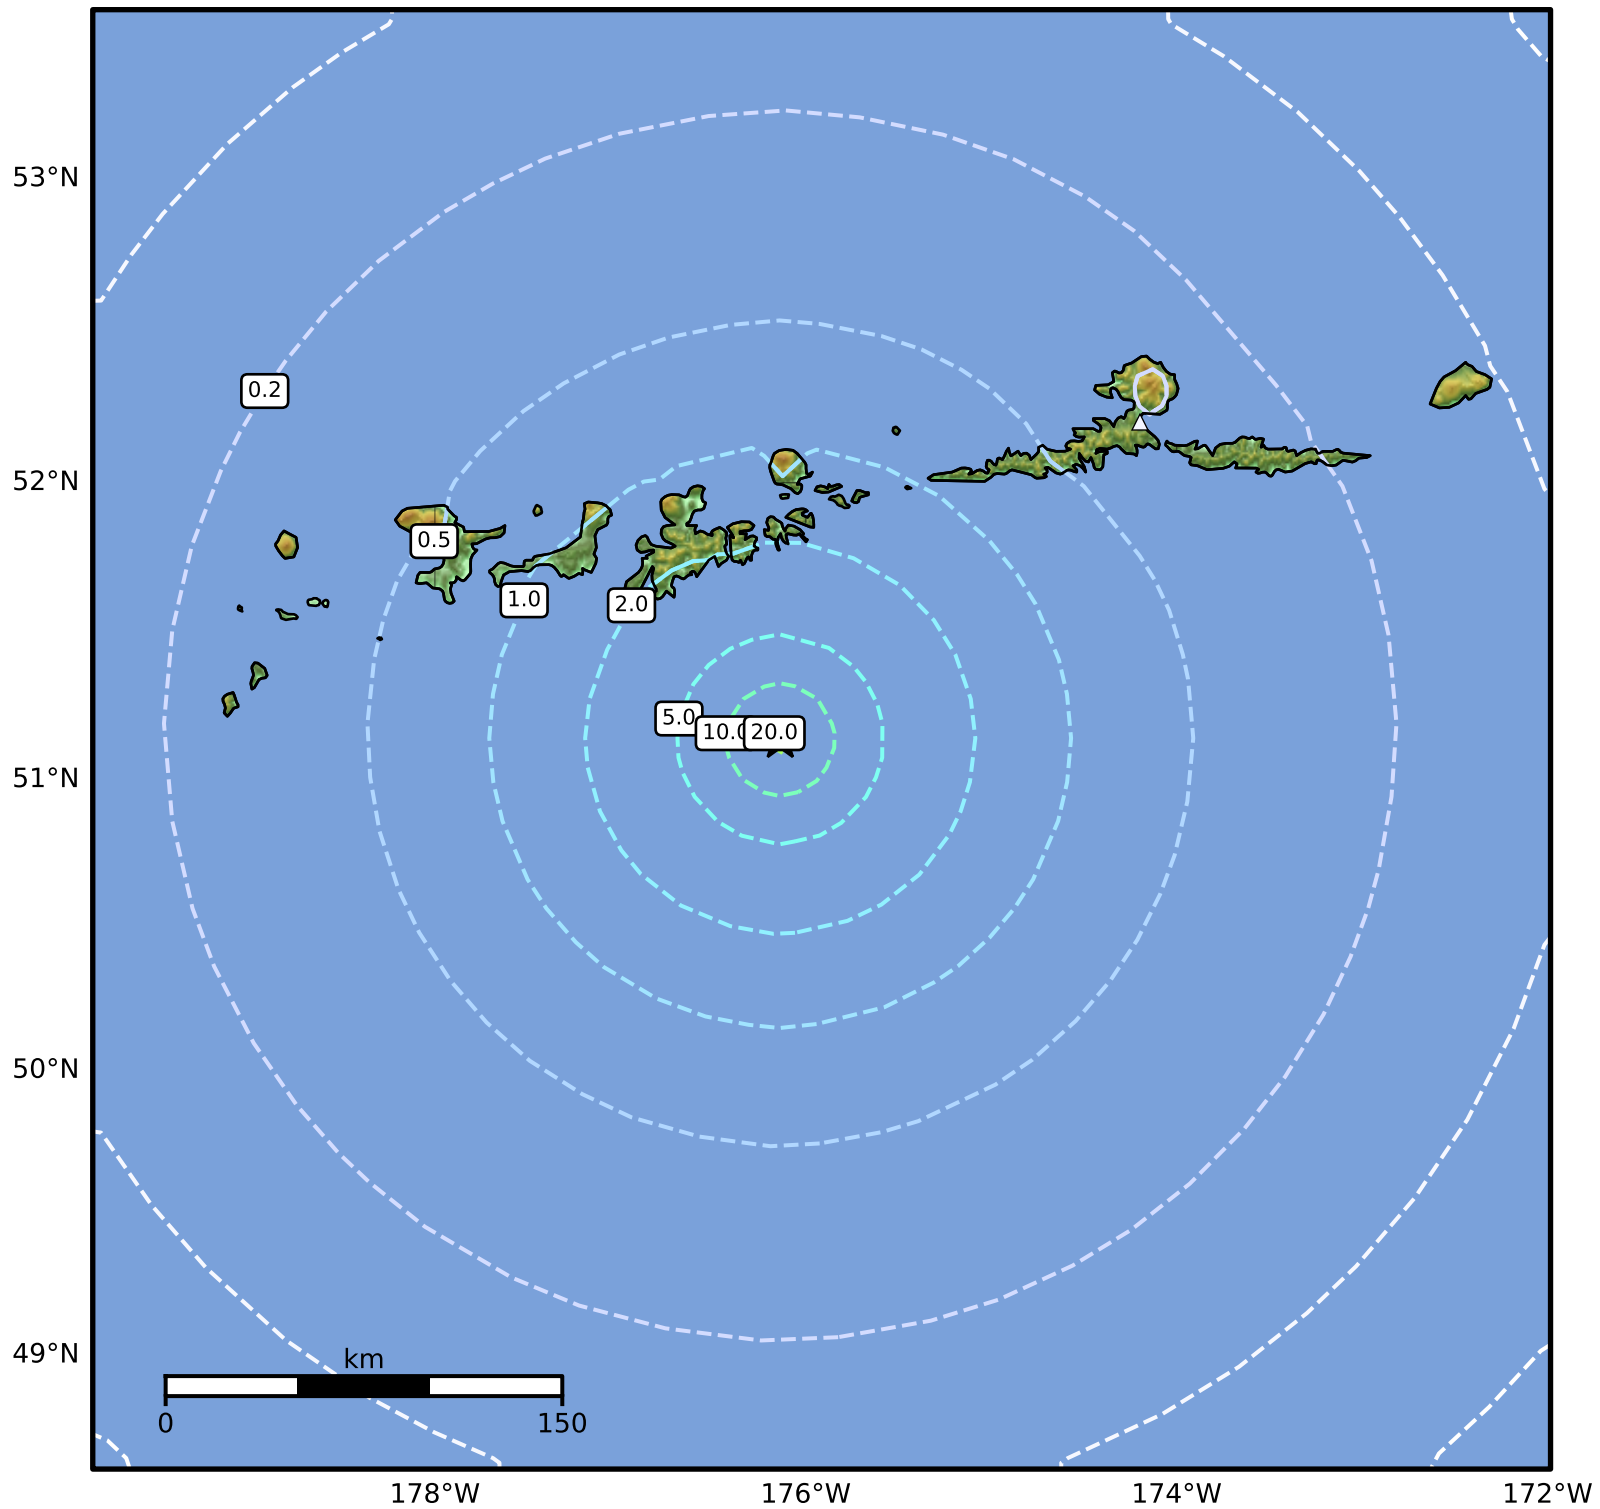

0.3 Second Peak Spectral Acceleration Map Alaska Earthquake Center
 ShakeMap: 90 km (56 miles) SSE of Adak
 Mar 20, 2025 05:13:05 UTC M5.4 N51.14 W176.14 Depth: 18.2km ID:ak0253mqidsj

SA(0.3) (%g)	0.1	0.2	0.5	1	2	5	10	20	50	100	200
--------------	-----	-----	-----	---	---	---	----	----	----	-----	-----

Scale based on Worden et al. (2012)

Version 4: Processed 2025-03-20T05:34:23Z

△ Seismic Instrument ○ Reported Intensity

★ Epicenter