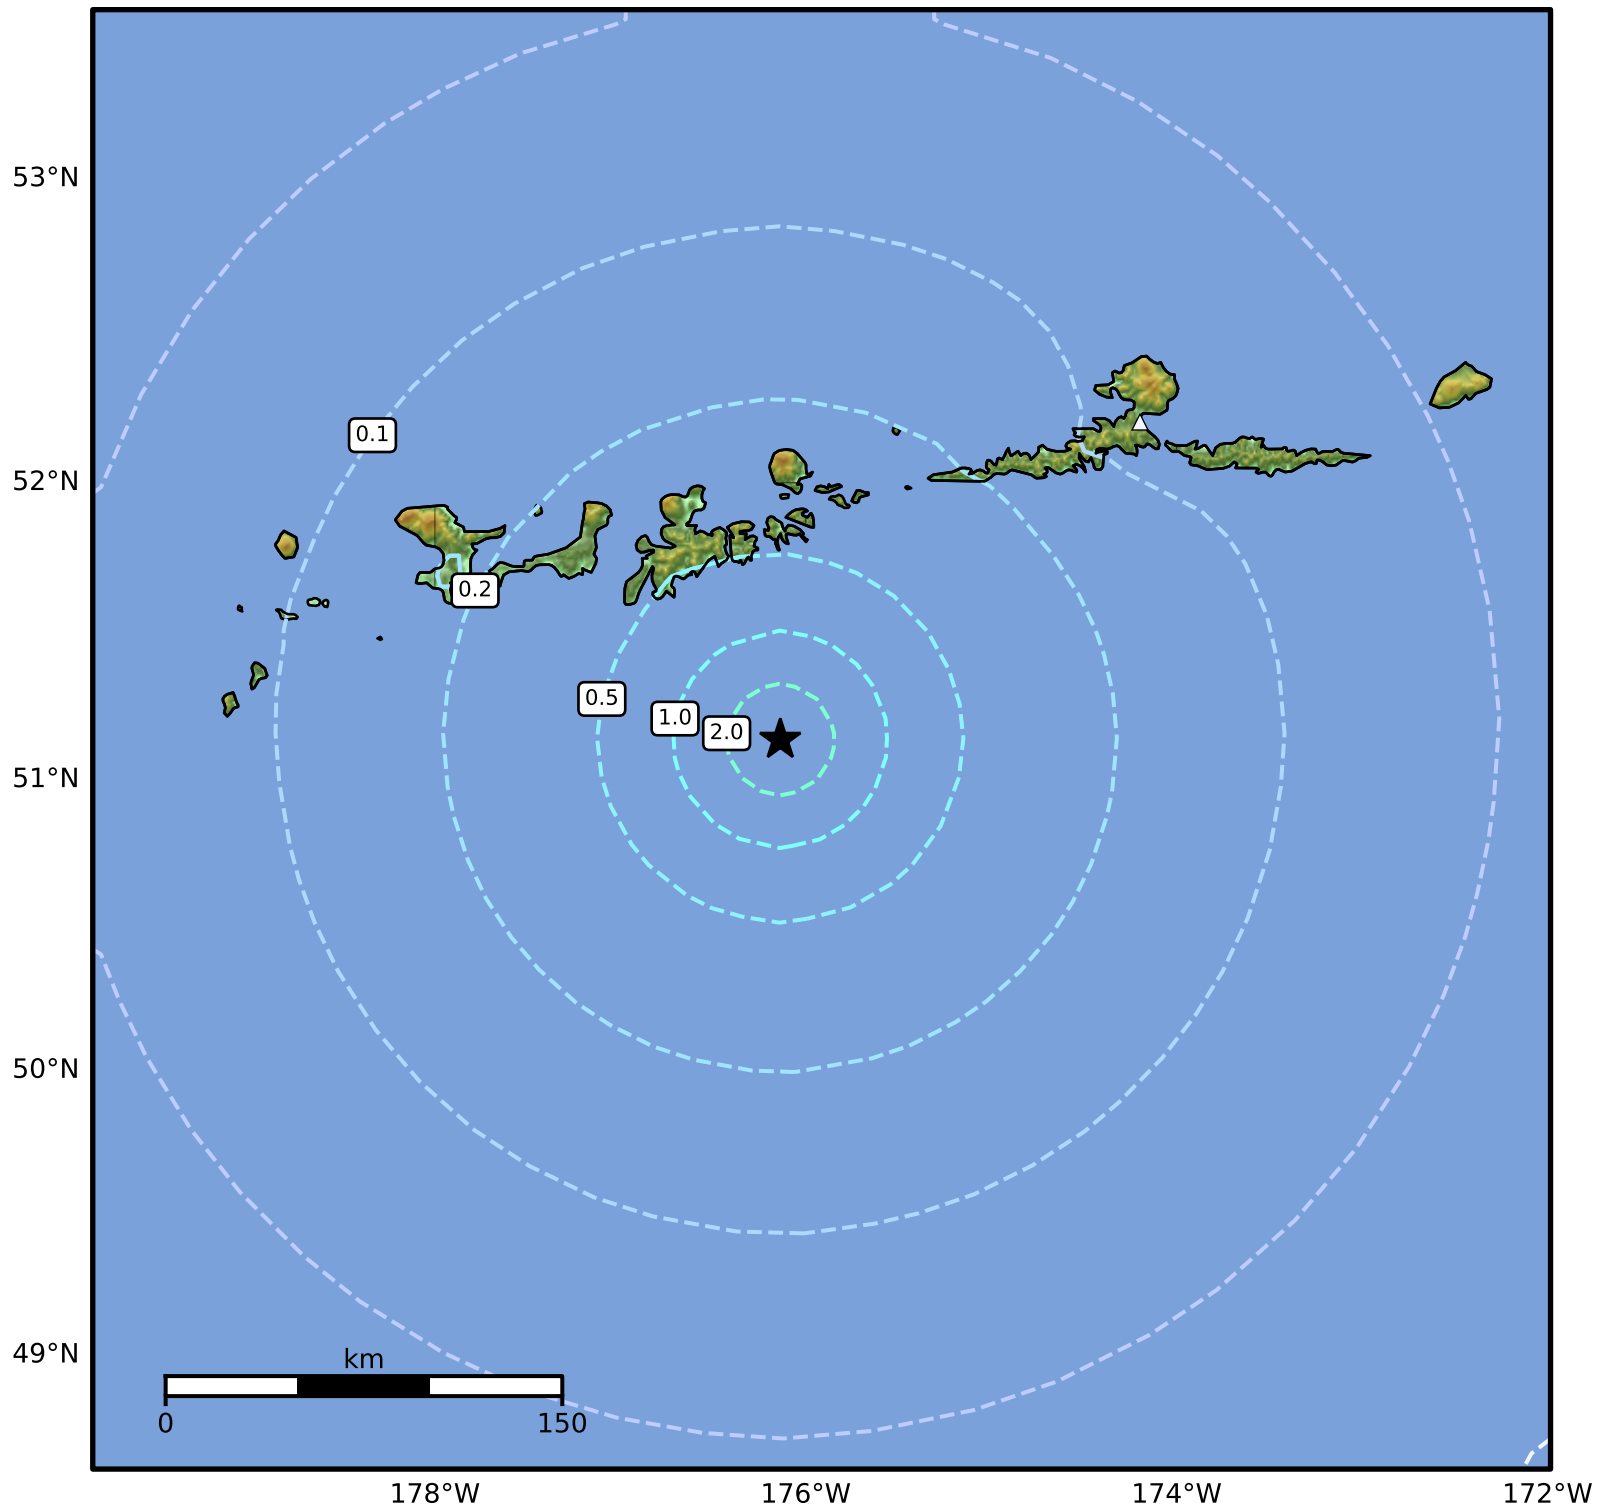

1.0 Second Peak Spectral Acceleration Map Alaska Earthquake Center  
ShakeMap: 90 km (56 miles) SSE of Adak  
Mar 20, 2025 05:13:05 UTC M5.4 N51.14 W176.14 Depth: 18.2km ID:ak0253mqidsj

SA(1.0) (%g)	0.1	0.2	0.5	1	2	5	10	20	50	100	200
--------------	-----	-----	-----	---	---	---	----	----	----	-----	-----

Scale based on Worden et al. (2012)

△ Seismic Instrument ○ Reported Intensity

★ Epicenter

Version 4: Processed 2025-03-20T05:34:23Z