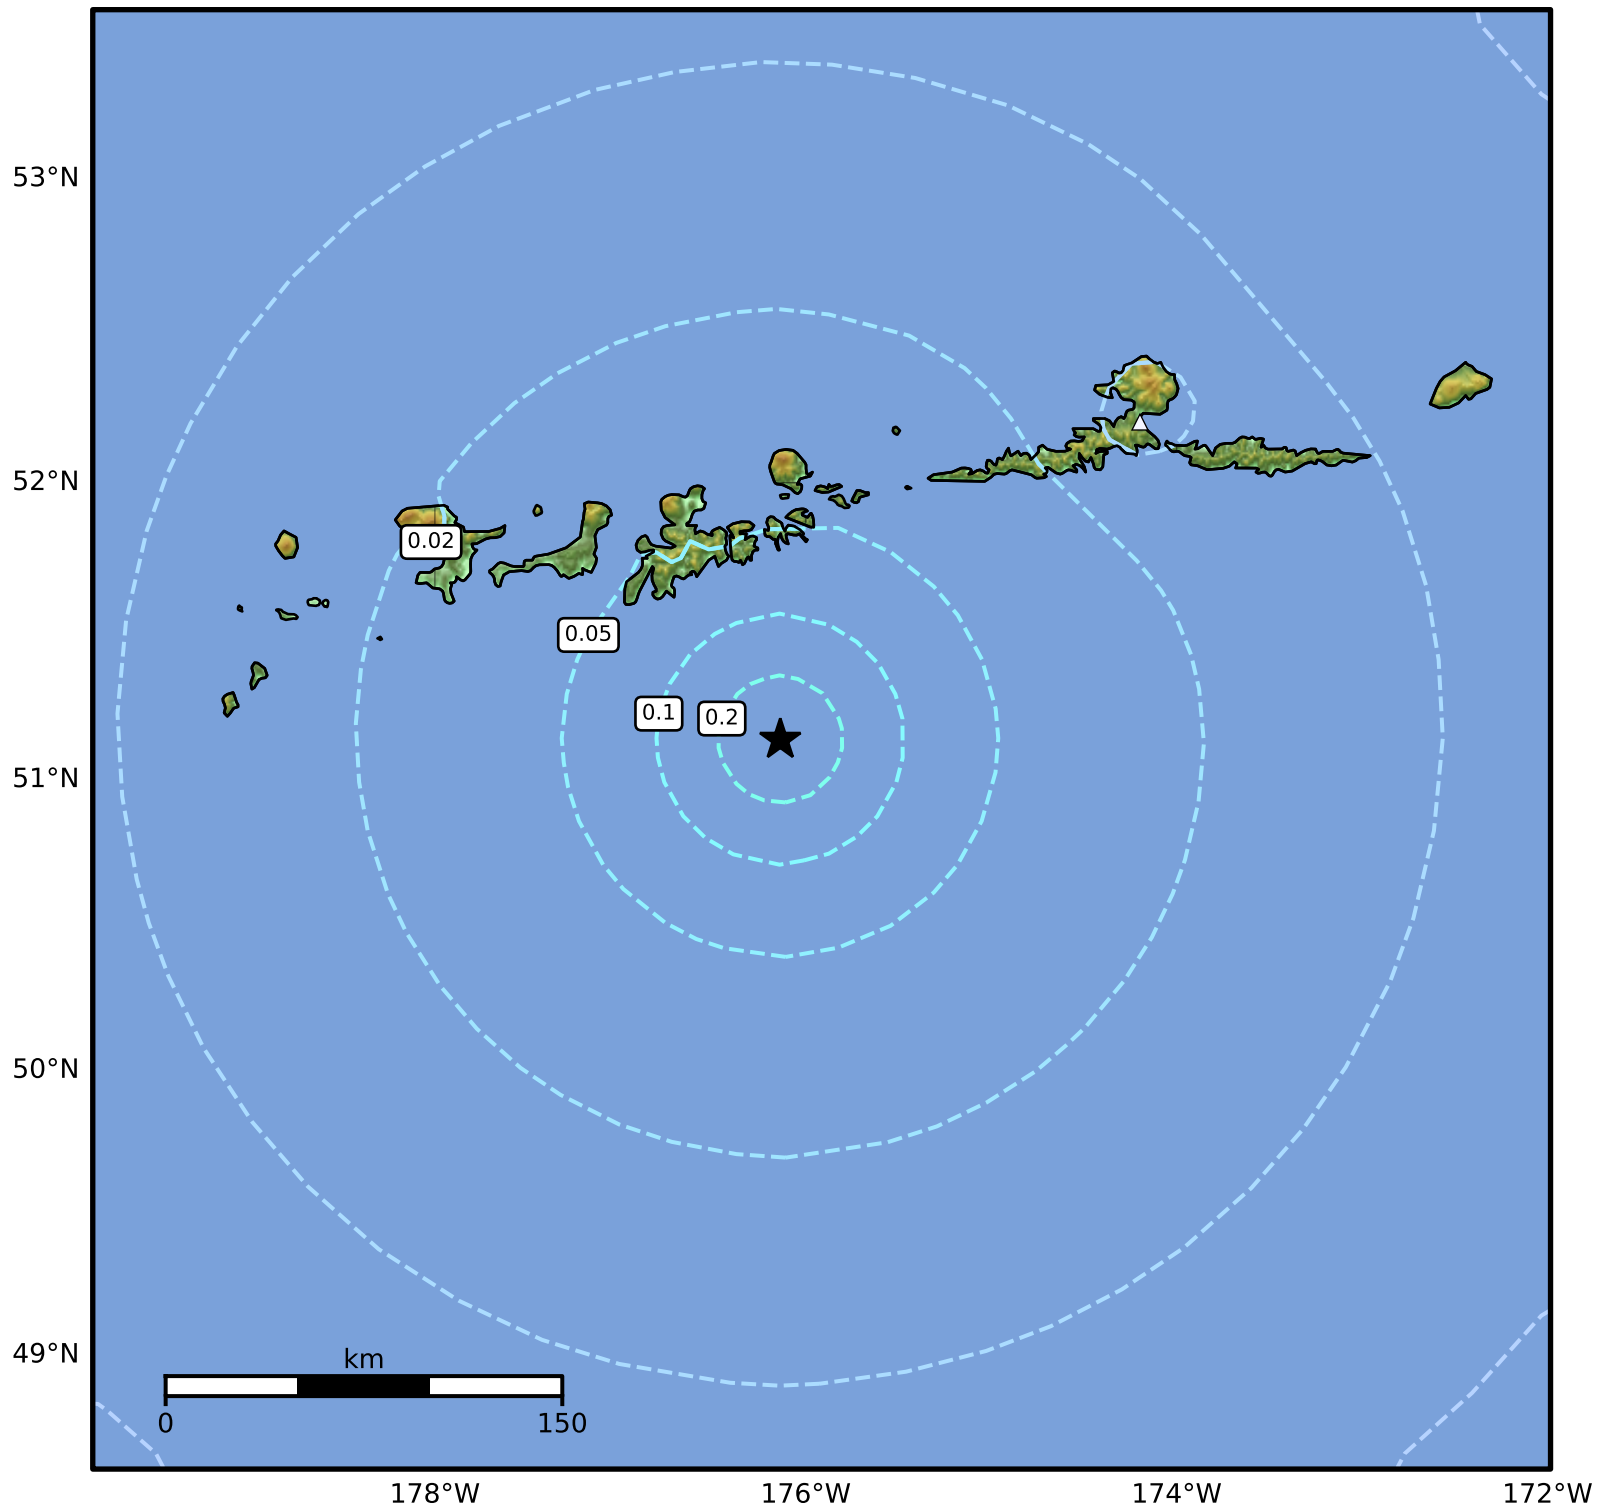

3.0 Second Peak Spectral Acceleration Map Alaska Earthquake Center
ShakeMap: 90 km (56 miles) SSE of Adak
Mar 20, 2025 05:13:05 UTC M5.4 N51.14 W176.14 Depth: 18.2km ID:ak0253mqidsj

Scale based on Worden et al. (2012)

Version 4: Processed 2025-03-20T05:34:23Z

△ Seismic Instrument ○ Reported Intensity

★ Epicenter