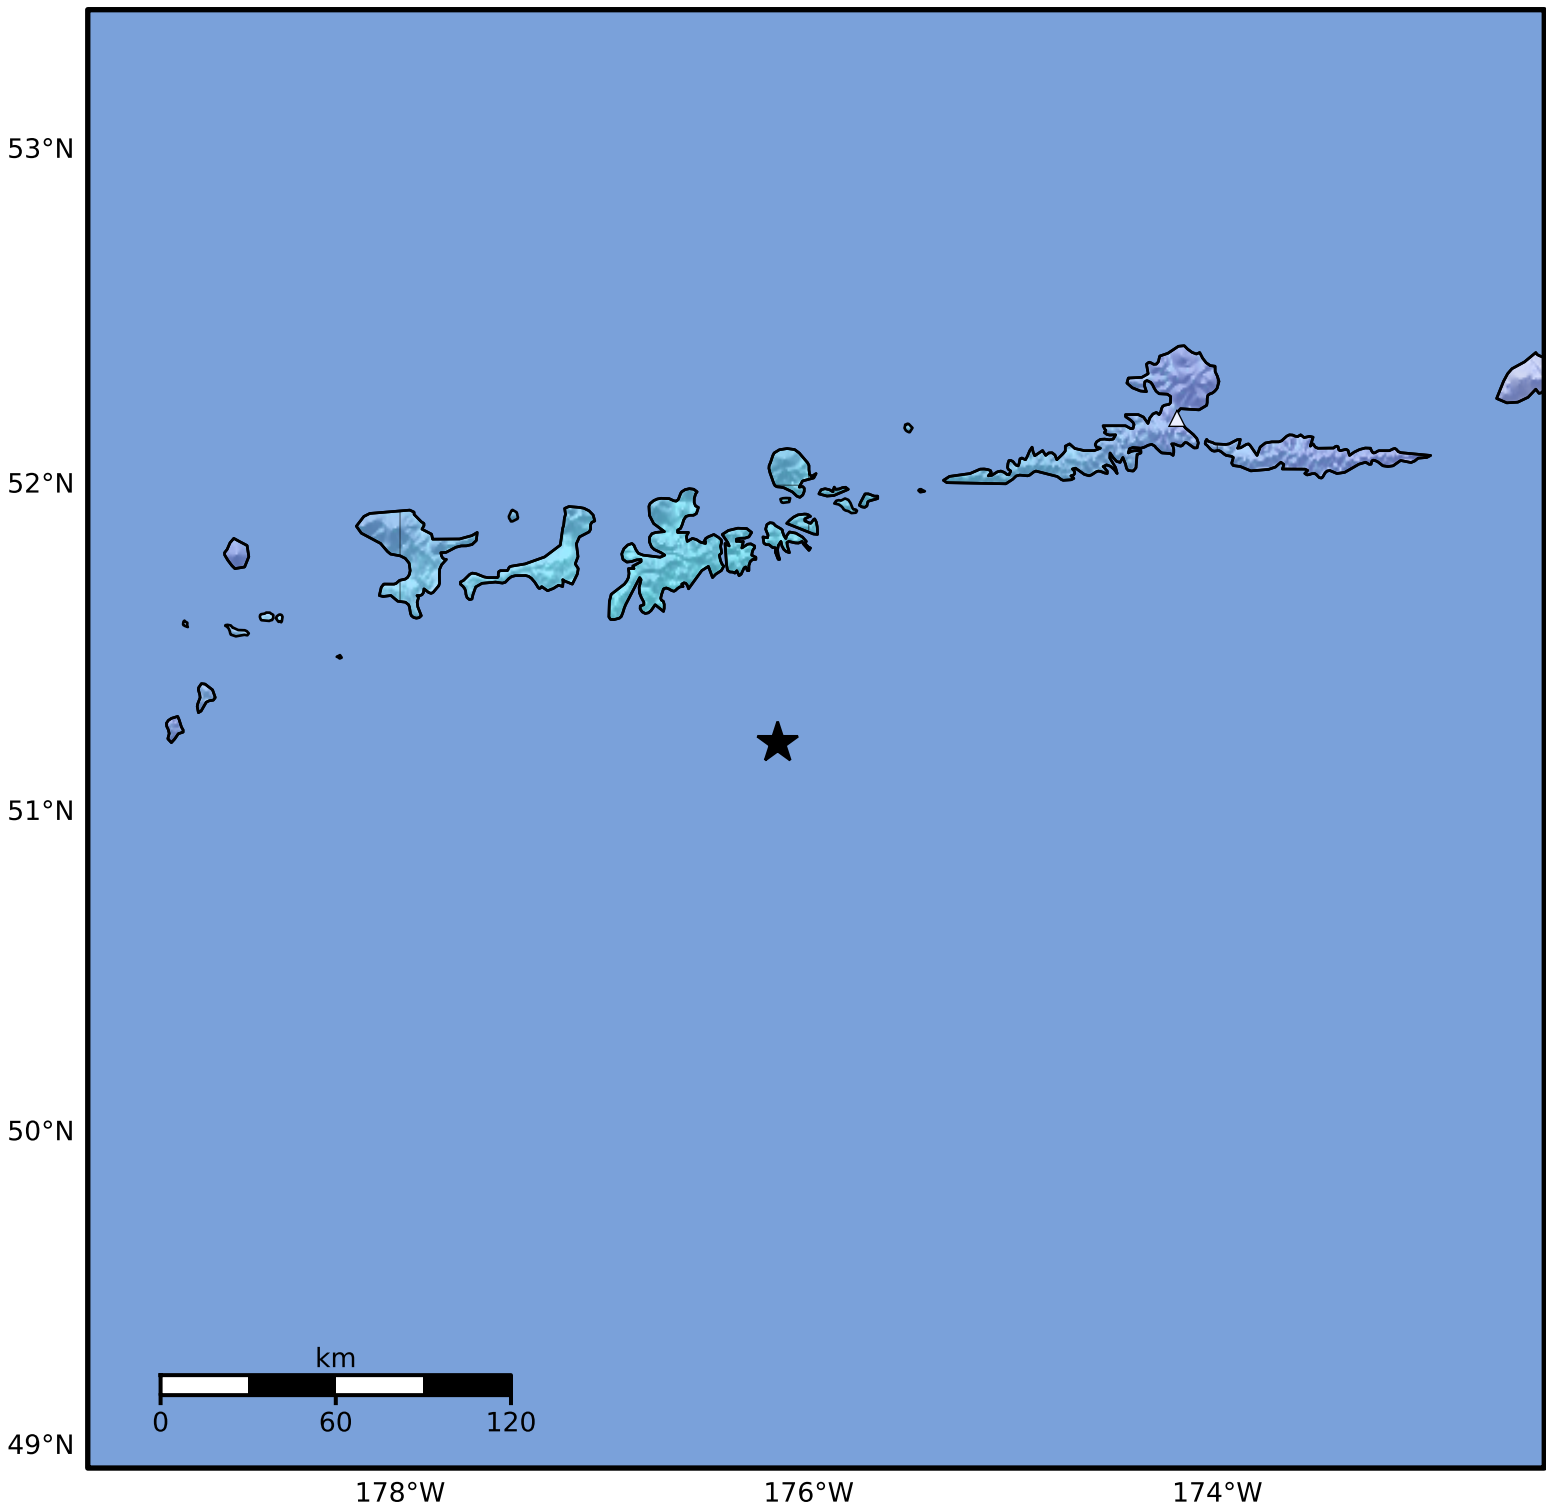

Macroseismic Intensity Map Alaska Earthquake Center
 ShakeMap: 81 km (50 miles) SSE of Adak
 Mar 20, 2025 06:07:09 UTC M5.2 N51.21 W176.15 Depth: 21.4km ID:ak0253mr2jhs

SHAKING	Not felt	Weak	Light	Moderate	Strong	Very strong	Severe	Violent	Extreme
DAMAGE	None	None	None	Very light	Light	Moderate	Moderate/heavy	Heavy	Very heavy
PGA(%g)	<0.0464	0.297	2.76	6.2	11.5	21.5	40.1	74.7	>139
PGV(cm/s)	<0.0215	0.135	1.41	4.65	9.64	20	41.4	85.8	>178
INTENSITY	I	II-III	IV	V	VI	VII	VIII	IX	X+

Scale based on Worden et al. (2012)

Version 4: Processed 2025-03-20T06:32:38Z

△ Seismic Instrument ○ Reported Intensity

★ Epicenter