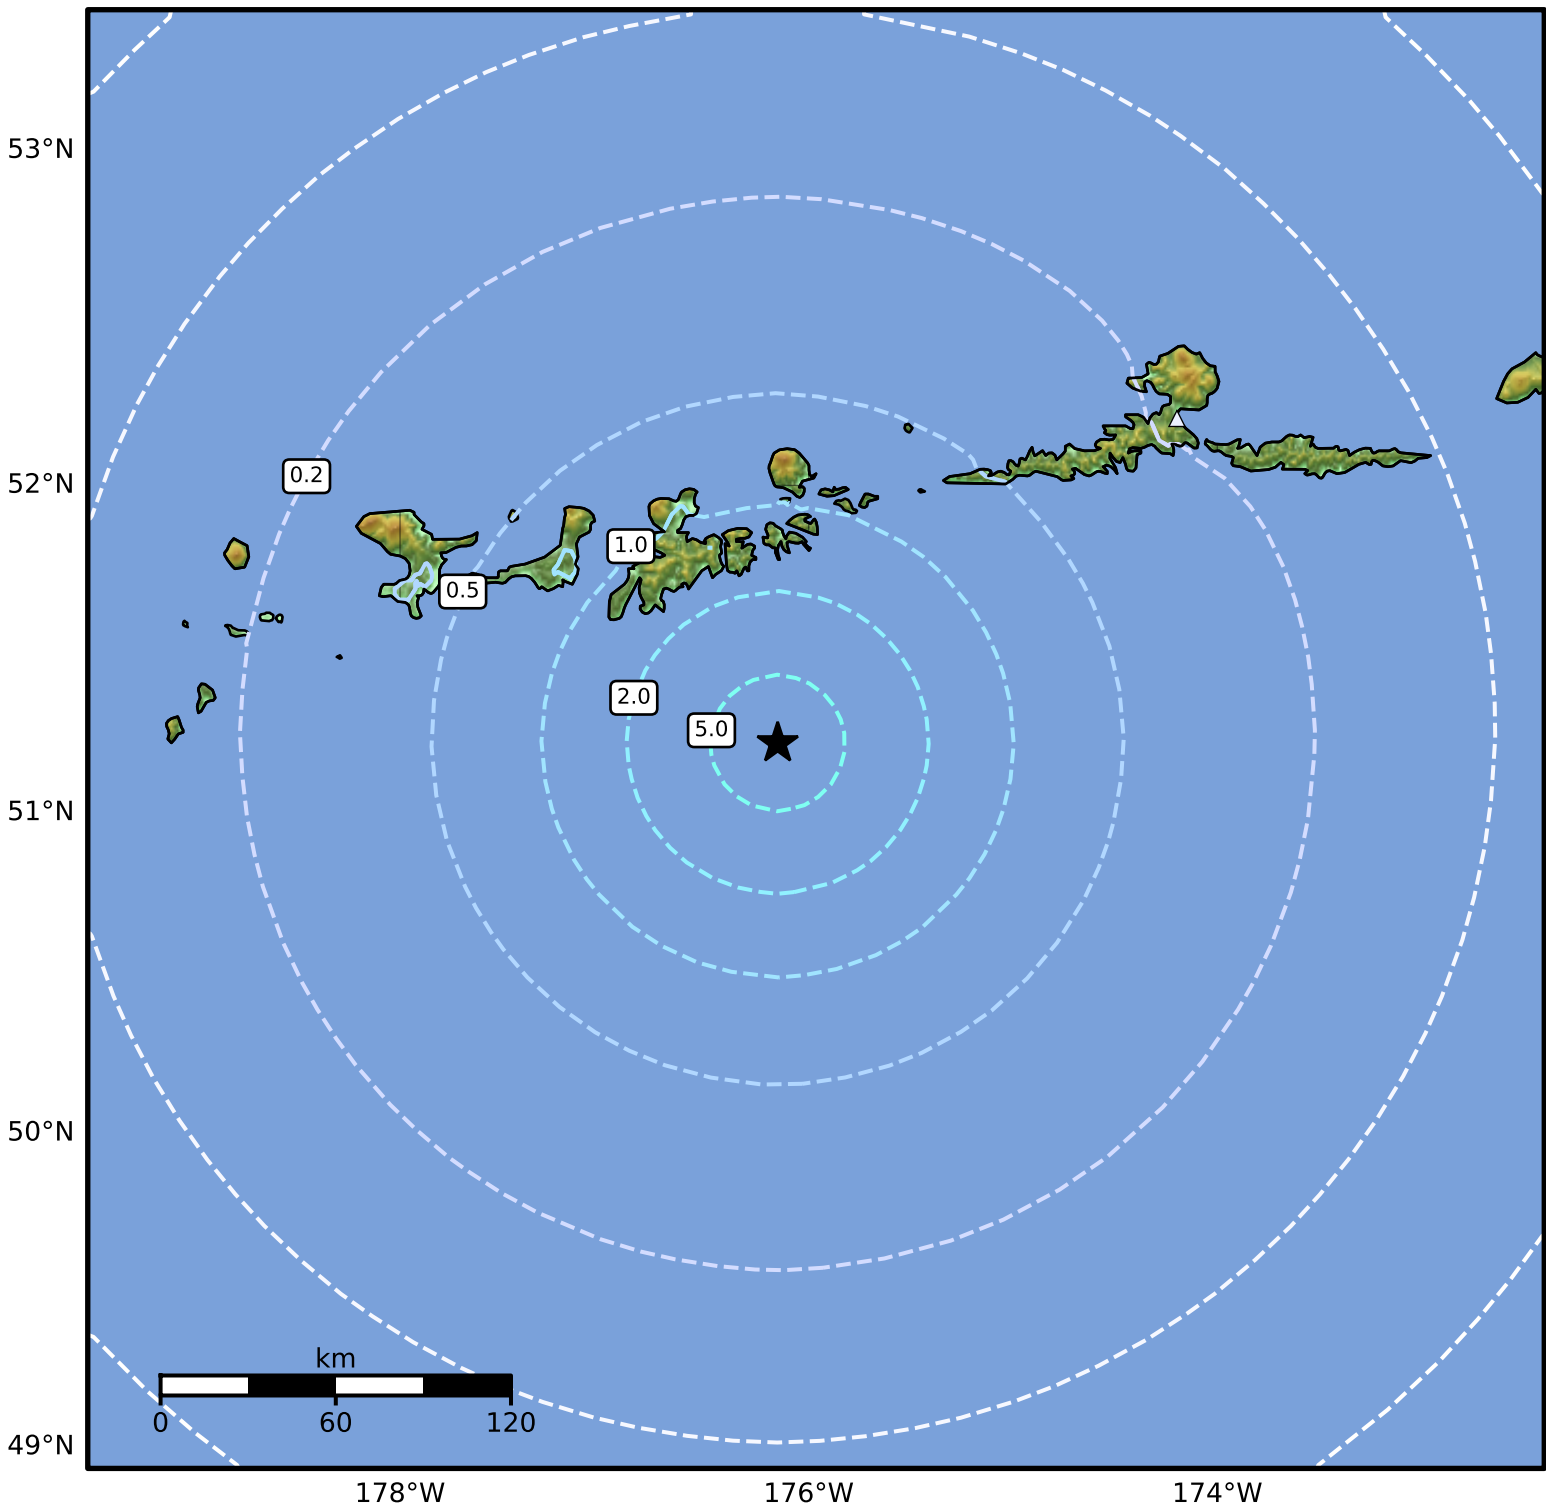

0.3 Second Peak Spectral Acceleration Map Alaska Earthquake Center
 ShakeMap: 81 km (50 miles) SSE of Adak
 Mar 20, 2025 06:07:09 UTC M5.2 N51.21 W176.15 Depth: 21.4km ID:ak0253mr2jhs

SA(0.3) (%g)	0.1	0.2	0.5	1	2	5	10	20	50	100	200
--------------	-----	-----	-----	---	---	---	----	----	----	-----	-----

Scale based on Worden et al. (2012)

Version 4: Processed 2025-03-20T06:32:38Z

△ Seismic Instrument ○ Reported Intensity

★ Epicenter