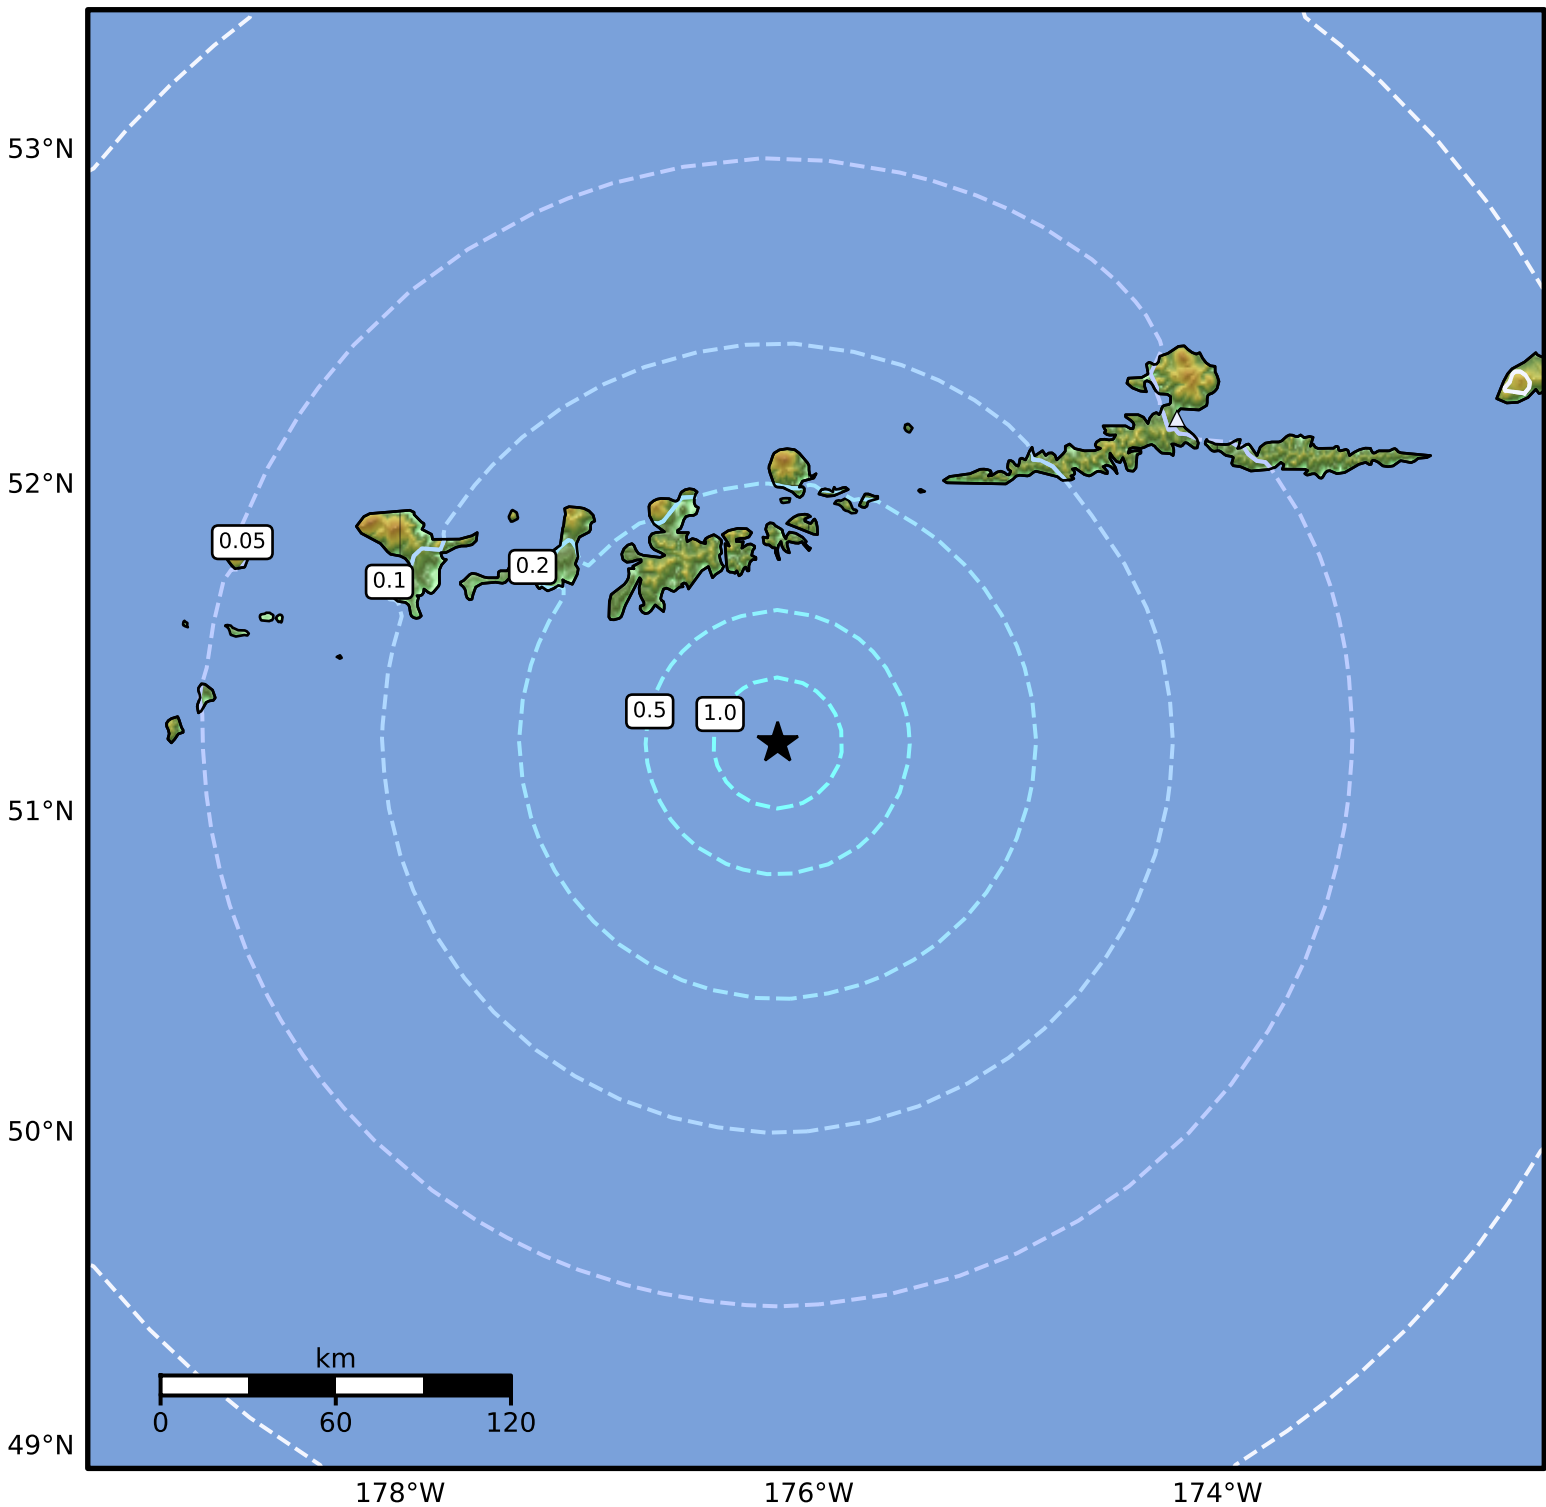

1.0 Second Peak Spectral Acceleration Map Alaska Earthquake Center
 ShakeMap: 81 km (50 miles) SSE of Adak
 Mar 20, 2025 06:07:09 UTC M5.2 N51.21 W176.15 Depth: 21.4km ID:ak0253mr2jhs

SA(1.0) (%g)	0.1	0.2	0.5	1	2	5	10	20	50	100	200
--------------	-----	-----	-----	---	---	---	----	----	----	-----	-----

Scale based on Worden et al. (2012)

Version 4: Processed 2025-03-20T06:32:38Z

△ Seismic Instrument ○ Reported Intensity

★ Epicenter