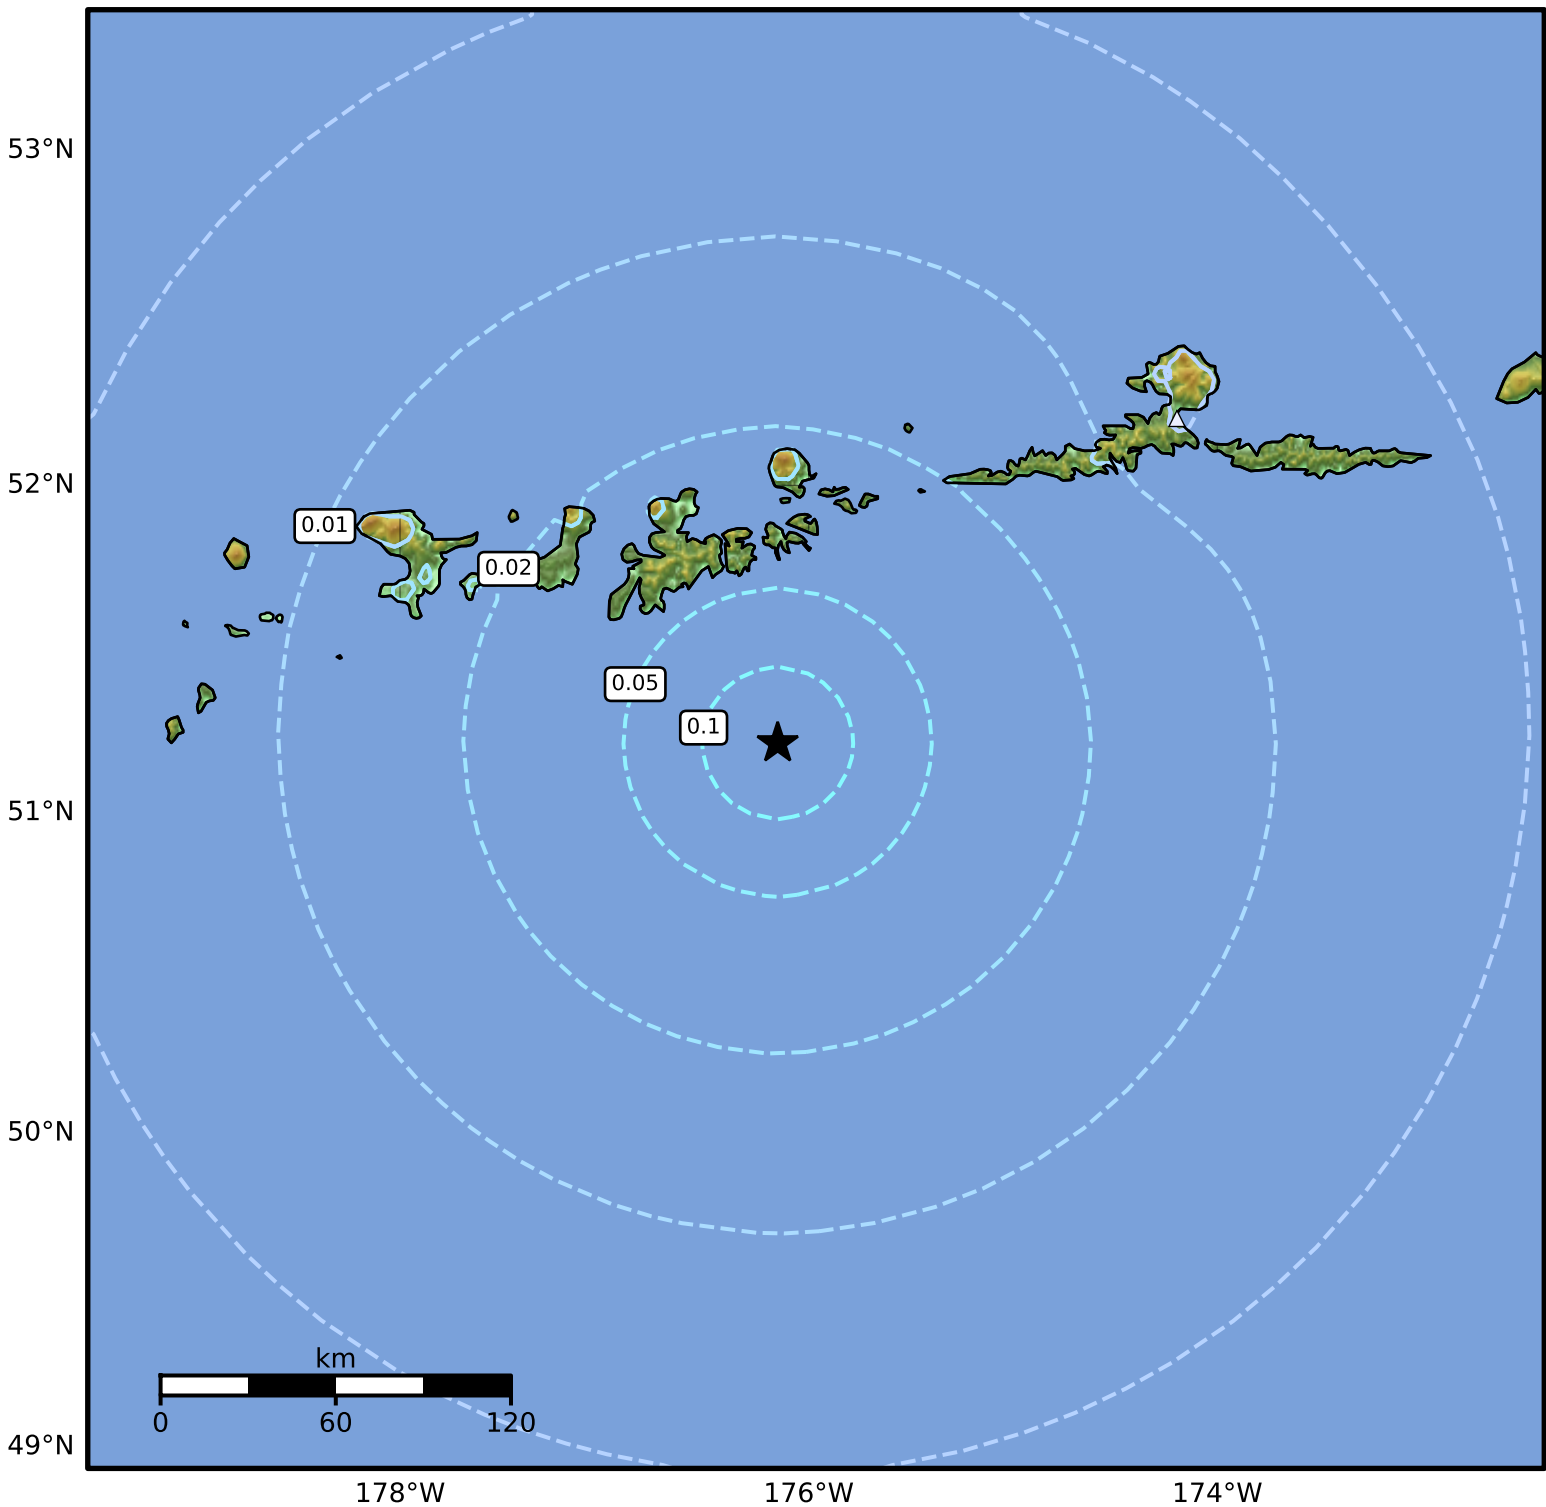

3.0 Second Peak Spectral Acceleration Map Alaska Earthquake Center
 ShakeMap: 81 km (50 miles) SSE of Adak
 Mar 20, 2025 06:07:09 UTC M5.2 N51.21 W176.15 Depth: 21.4km ID:ak0253mr2jhs

SA(3.0) (%g)	0.1	0.2	0.5	1	2	5	10	20	50

Scale based on Worden et al. (2012)

Version 4: Processed 2025-03-20T06:32:38Z

△ Seismic Instrument ○ Reported Intensity

★ Epicenter