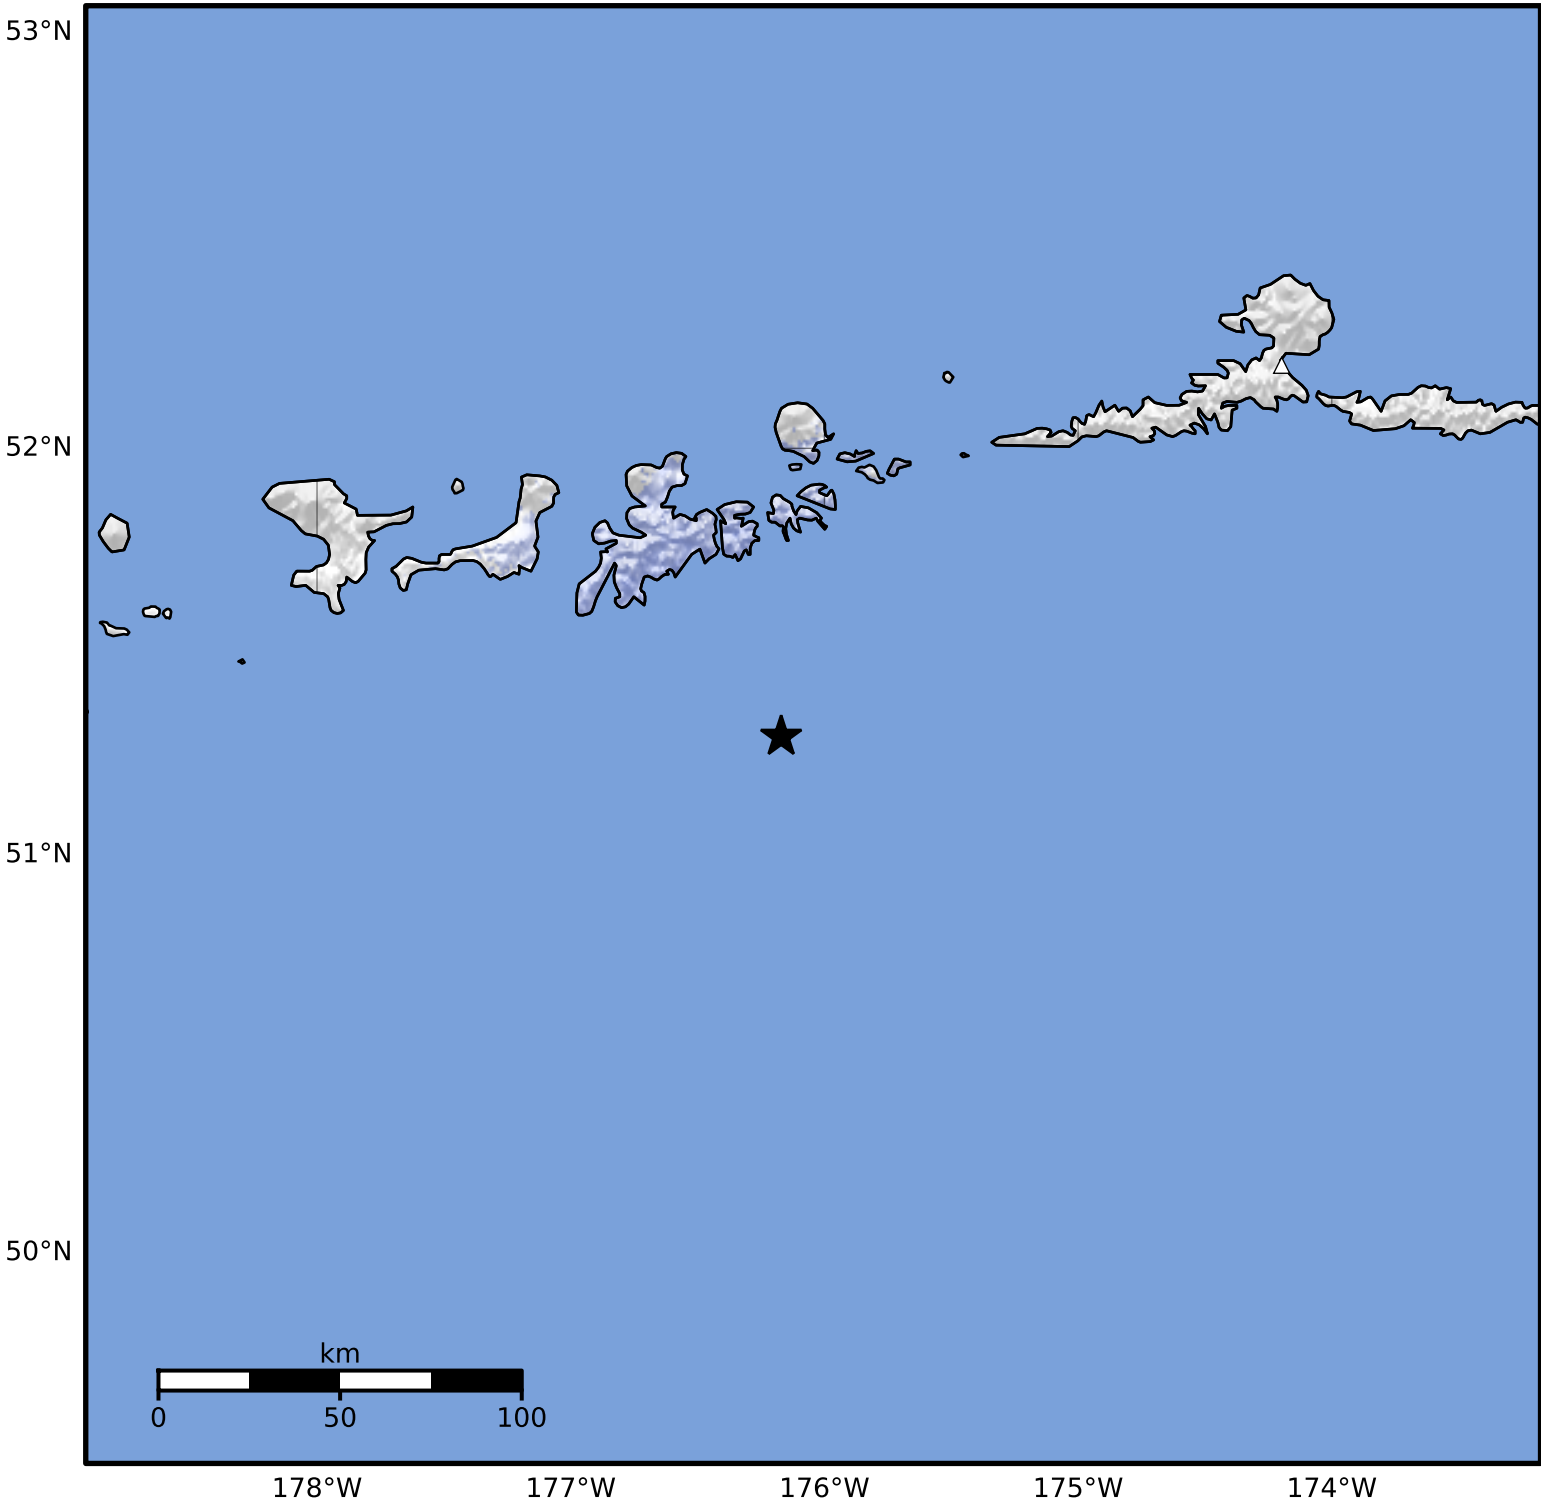

Macroseismic Intensity Map Alaska Earthquake Center
 ShakeMap: 73 km (45 miles) SSE of Adak
 Mar 20, 2025 06:50:30 UTC M3.8 N51.29 W176.17 Depth: 27.9km ID:ak0253mrbsuh

SHAKING	Not felt	Weak	Light	Moderate	Strong	Very strong	Severe	Violent	Extreme
DAMAGE	None	None	None	Very light	Light	Moderate	Moderate/heavy	Heavy	Very heavy
PGA(%g)	<0.0464	0.297	2.76	6.2	11.5	21.5	40.1	74.7	>139
PGV(cm/s)	<0.0215	0.135	1.41	4.65	9.64	20	41.4	85.8	>178
INTENSITY	I	II-III	IV	V	VI	VII	VIII	IX	X+

Scale based on Worden et al. (2012)

Version 2: Processed 2025-03-20T11:13:03Z

△ Seismic Instrument ○ Reported Intensity

★ Epicenter