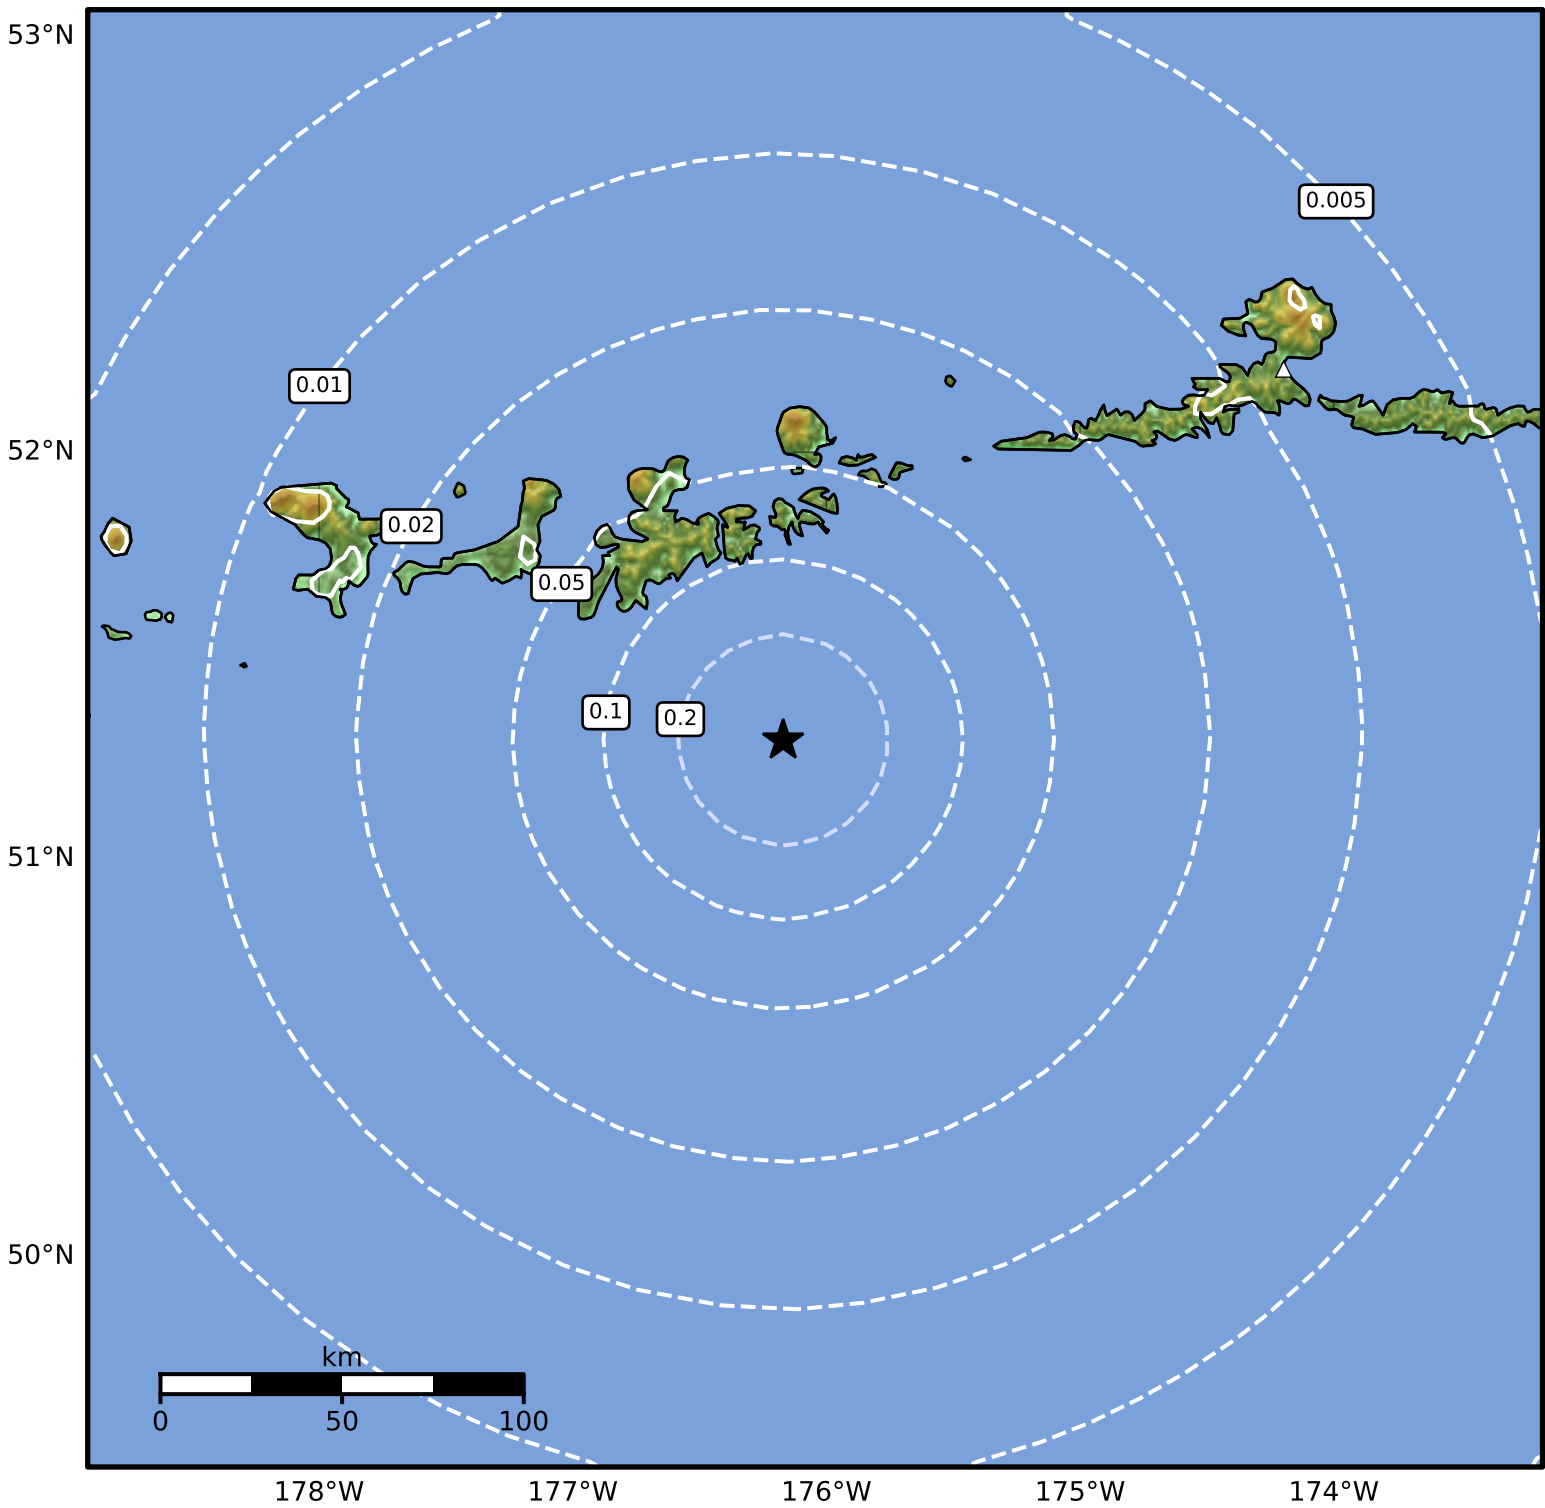

0.3 Second Peak Spectral Acceleration Map Alaska Earthquake Center  
 ShakeMap: 73 km (45 miles) SSE of Adak  
 Mar 20, 2025 06:50:30 UTC M3.8 N51.29 W176.17 Depth: 27.9km ID:ak0253mrbsuh

SA(0.3) (%g)	0.1	0.2	0.5	1	2	5	10	20	50	100	200
--------------	-----	-----	-----	---	---	---	----	----	----	-----	-----

Scale based on Worden et al. (2012)

Version 2: Processed 2025-03-20T11:13:03Z

△ Seismic Instrument ○ Reported Intensity

★ Epicenter