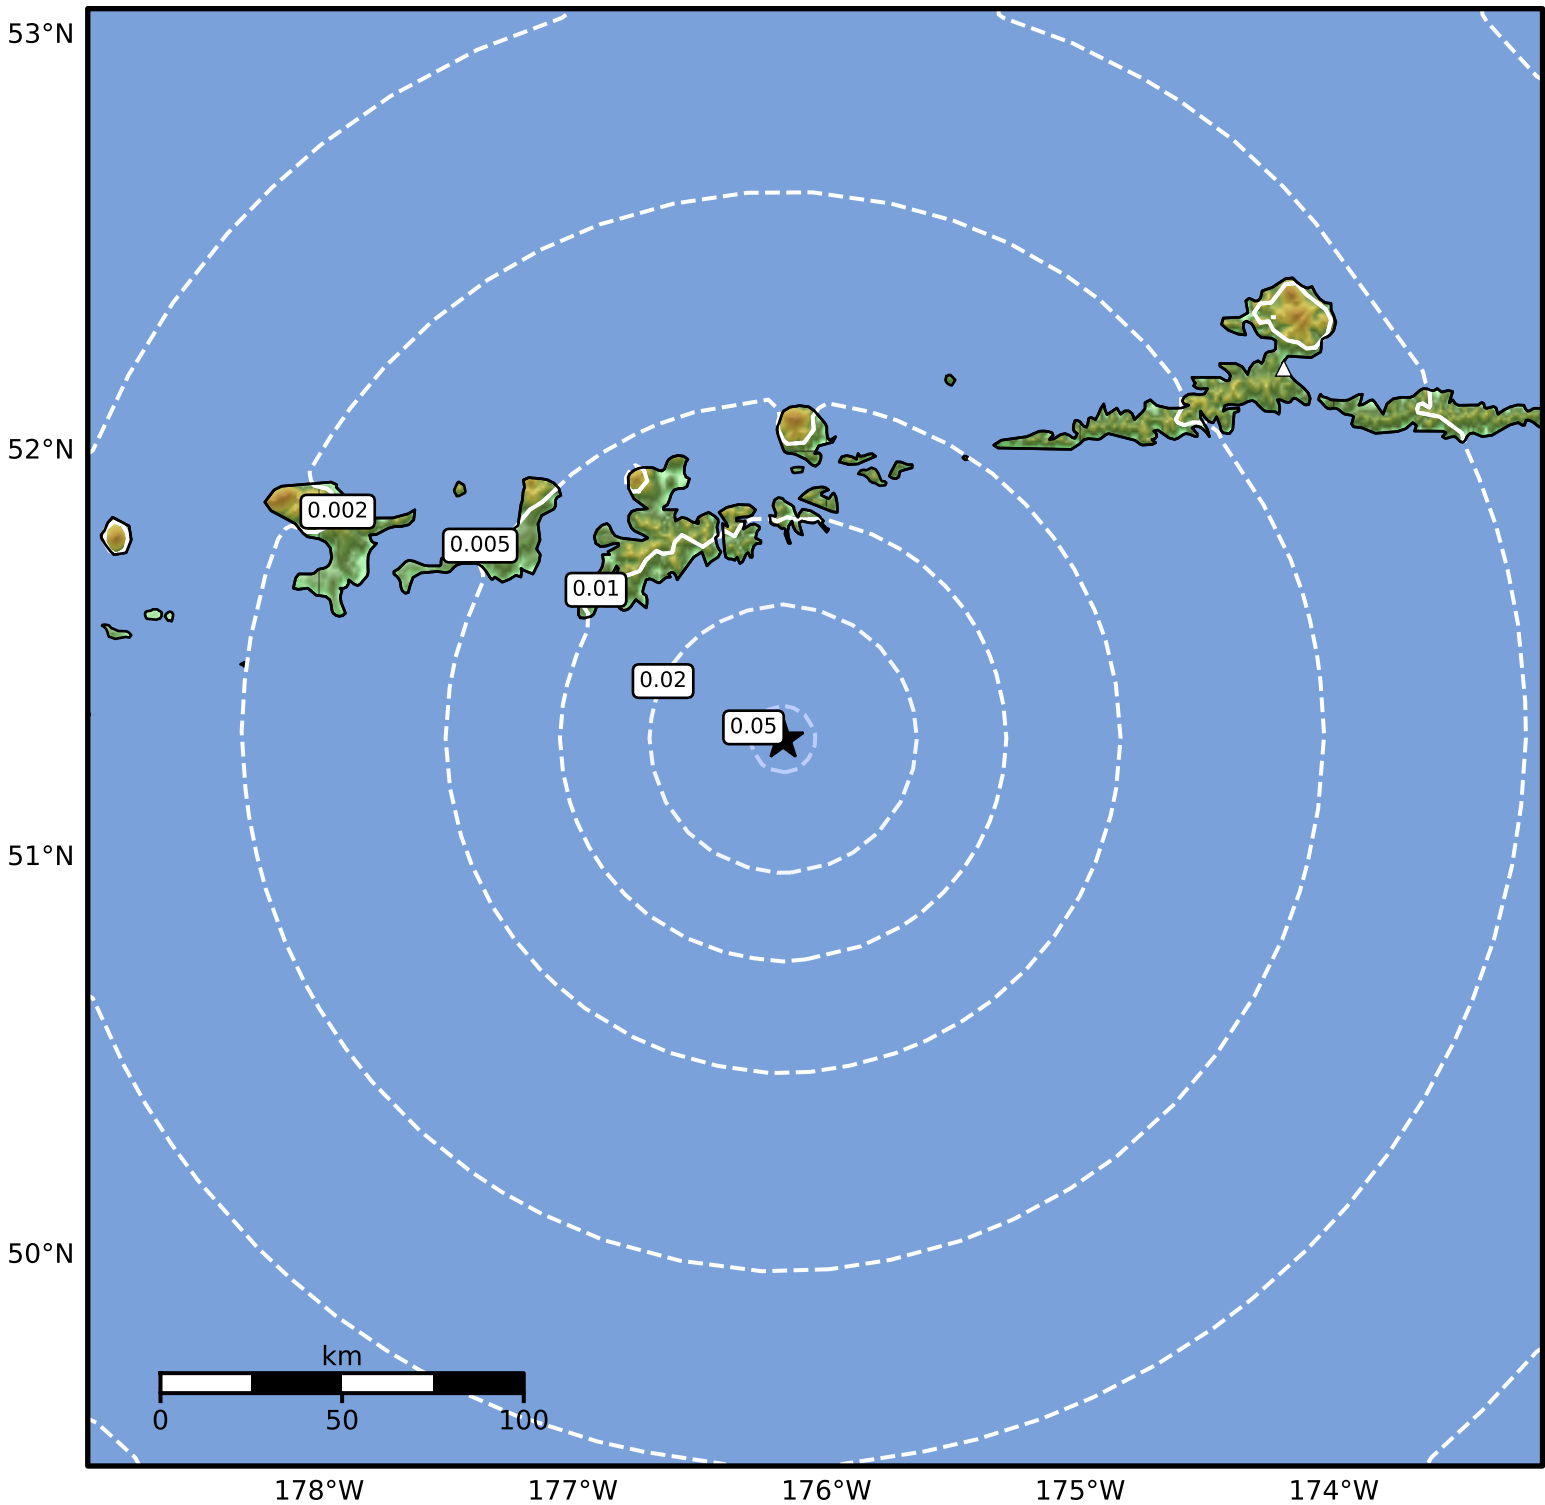

1.0 Second Peak Spectral Acceleration Map Alaska Earthquake Center
 ShakeMap: 73 km (45 miles) SSE of Adak
 Mar 20, 2025 06:50:30 UTC M3.8 N51.29 W176.17 Depth: 27.9km ID:ak0253mrbsuh

SA(1.0) (%g)	0.1	0.2	0.5	1	2	5	10	20	50	100	200
--------------	-----	-----	-----	---	---	---	----	----	----	-----	-----

Scale based on Worden et al. (2012)

Version 2: Processed 2025-03-20T11:13:03Z

△ Seismic Instrument ○ Reported Intensity

★ Epicenter