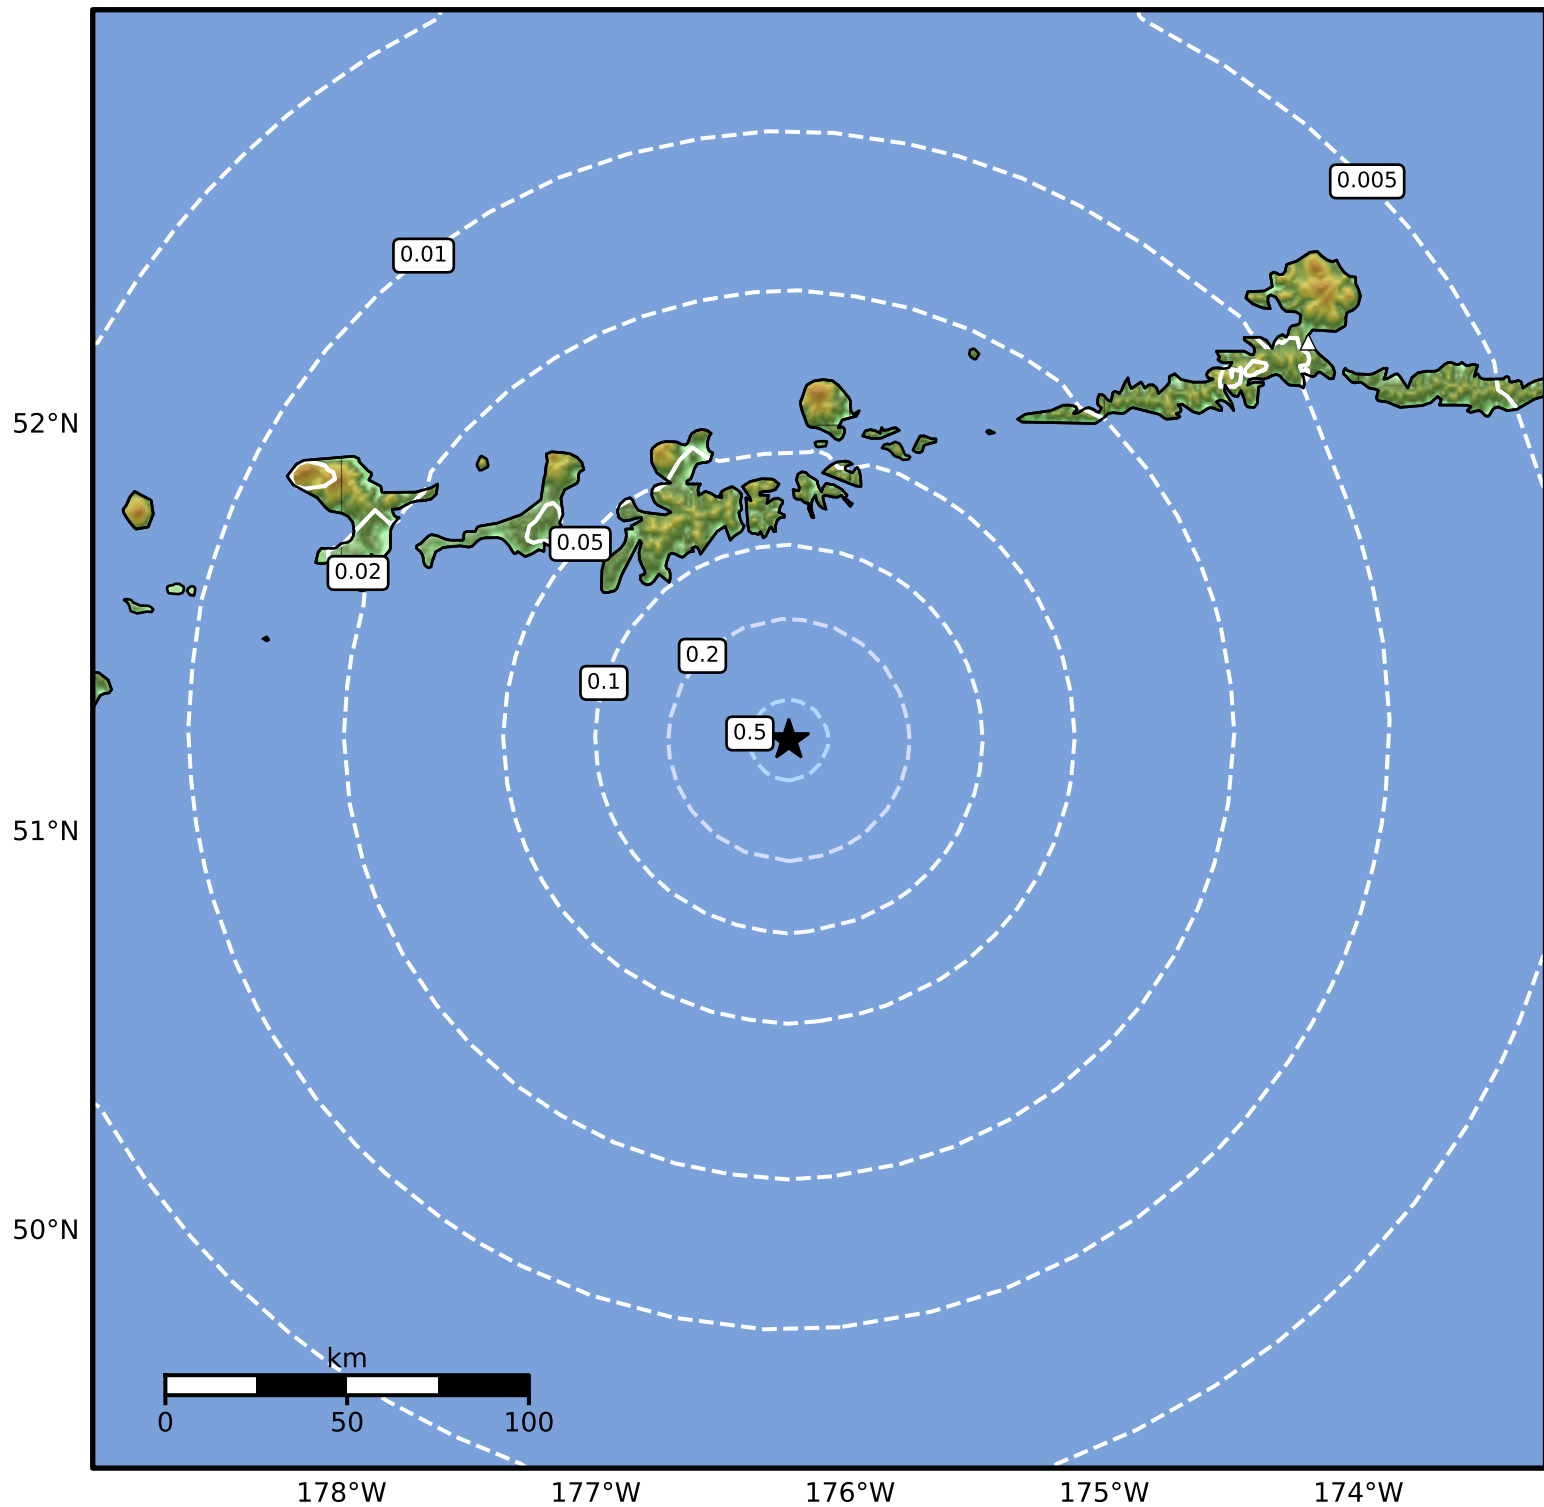

0.3 Second Peak Spectral Acceleration Map Alaska Earthquake Center  
 ShakeMap: 77 km (48 miles) SSE of Adak  
 Mar 20, 2025 07:58:00 UTC M3.8 N51.23 W176.24 Depth: 22.7km ID:ak0253mryvxi

SA(0.3) (%g)	0.1	0.2	0.5	1	2	5	10	20	50	100	200
--------------	-----	-----	-----	---	---	---	----	----	----	-----	-----

Scale based on Worden et al. (2012)

Version 2: Processed 2025-03-20T10:57:40Z

△ Seismic Instrument   ○ Reported Intensity

★ Epicenter