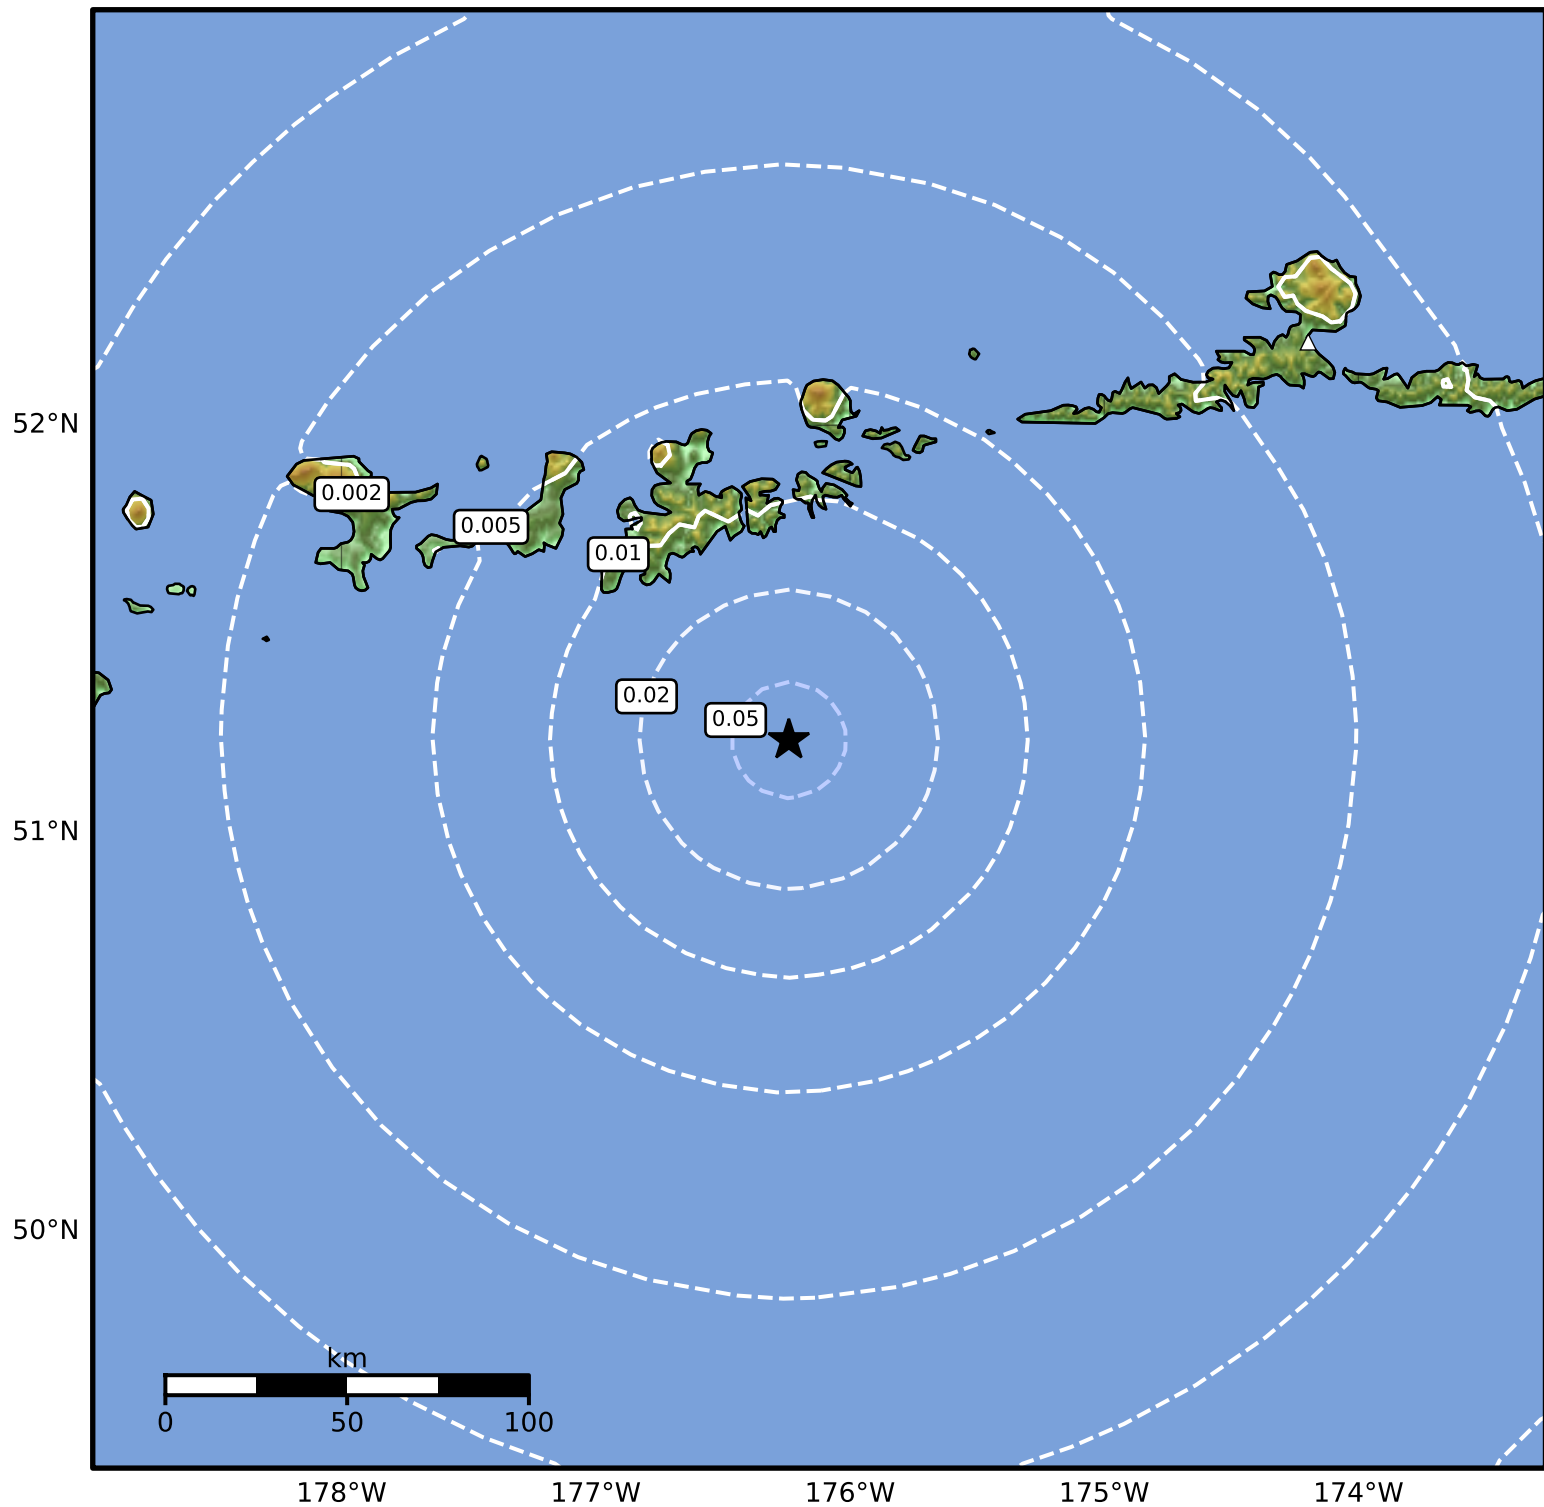

1.0 Second Peak Spectral Acceleration Map Alaska Earthquake Center  
ShakeMap: 77 km (48 miles) SSE of Adak  
Mar 20, 2025 07:58:00 UTC M3.8 N51.23 W176.24 Depth: 22.7km ID:ak0253mryvxi

SA(1.0) (%g)	0.1	0.2	0.5	1	2	5	10	20	50	100	200
--------------	-----	-----	-----	---	---	---	----	----	----	-----	-----

Scale based on Worden et al. (2012)

Version 2: Processed 2025-03-20T10:57:40Z

△ Seismic Instrument ○ Reported Intensity

★ Epicenter