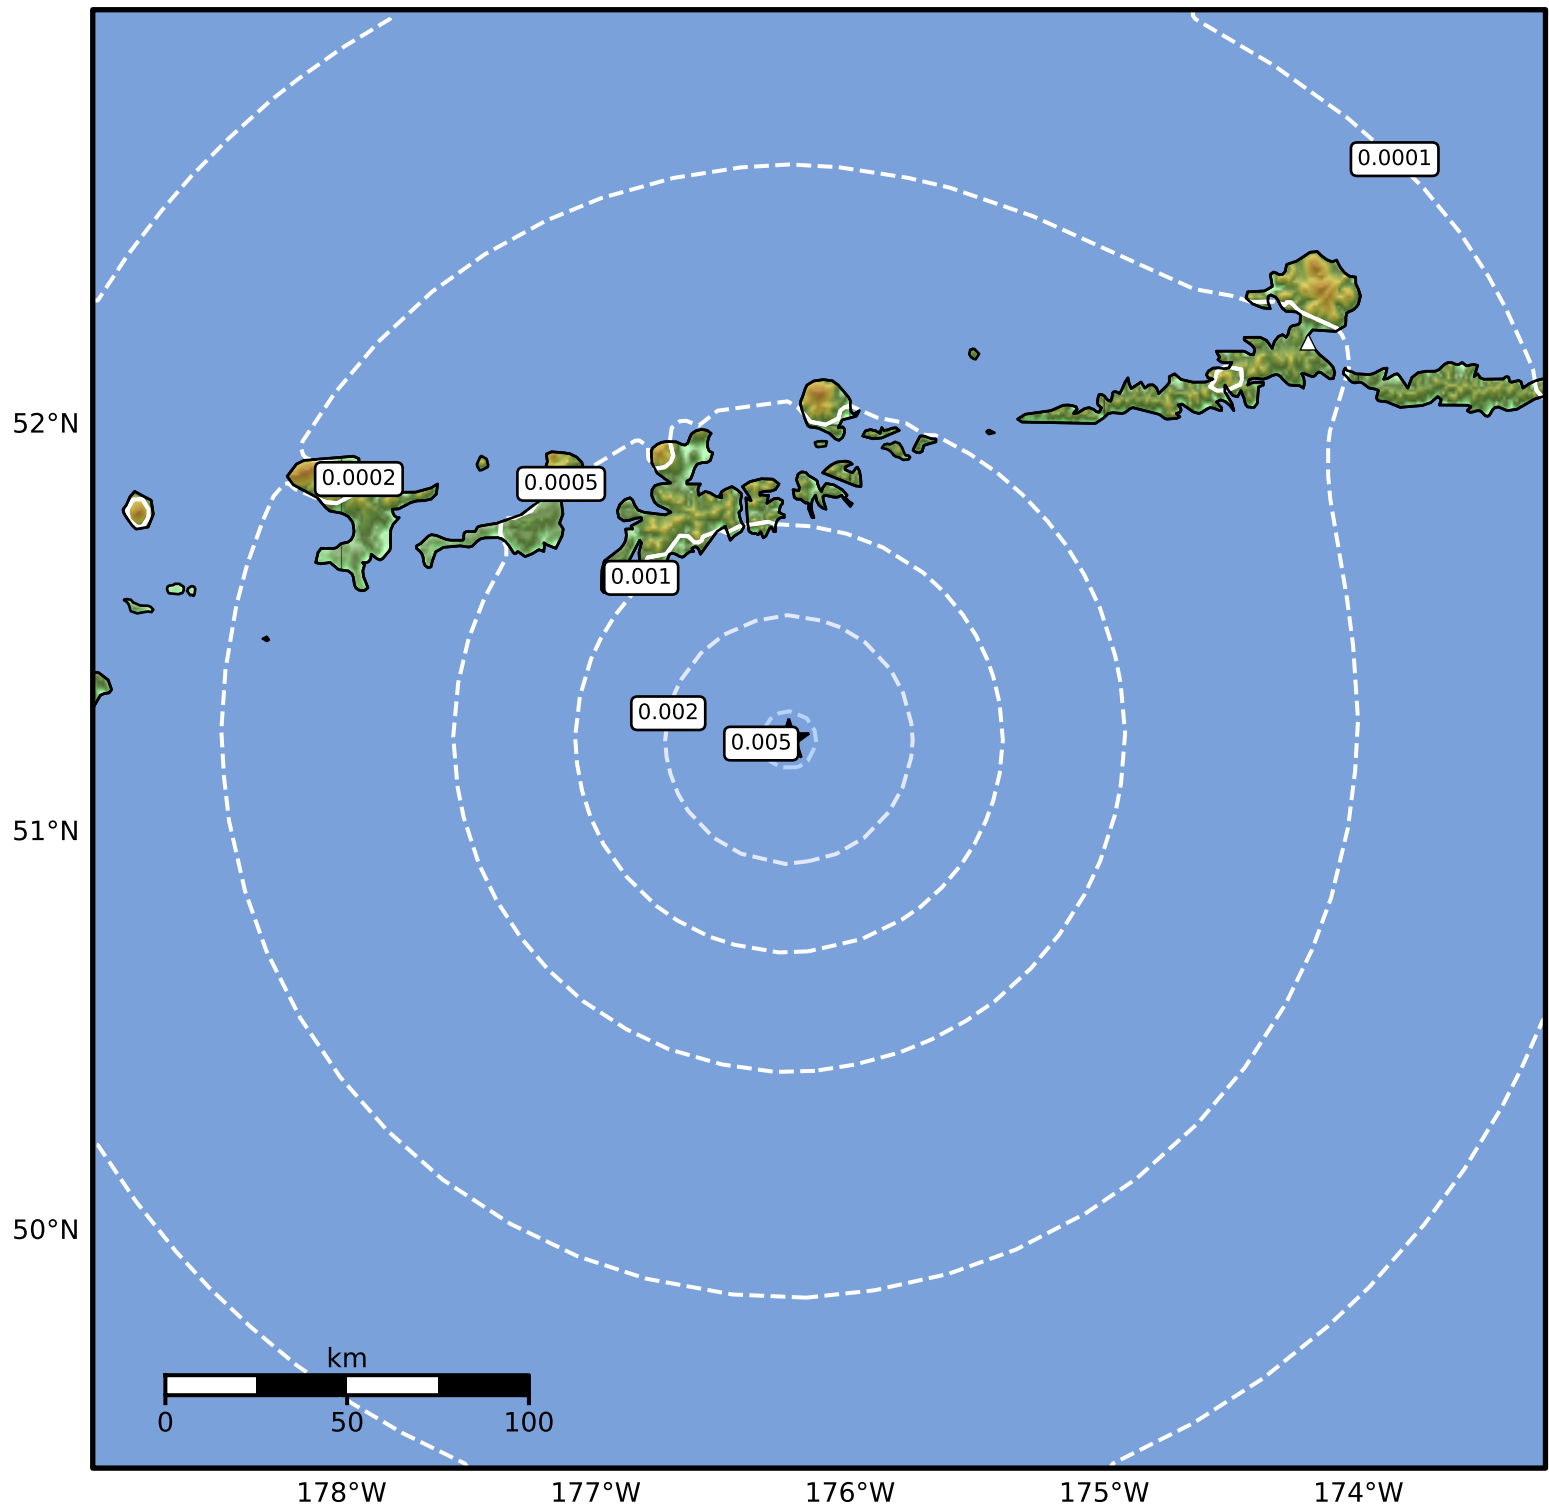

3.0 Second Peak Spectral Acceleration Map Alaska Earthquake Center
 ShakeMap: 77 km (48 miles) SSE of Adak
 Mar 20, 2025 07:58:00 UTC M3.8 N51.23 W176.24 Depth: 22.7km ID:ak0253mryvxi

Scale based on Worden et al. (2012)

Version 2: Processed 2025-03-20T10:57:40Z

△ Seismic Instrument ○ Reported Intensity

★ Epicenter