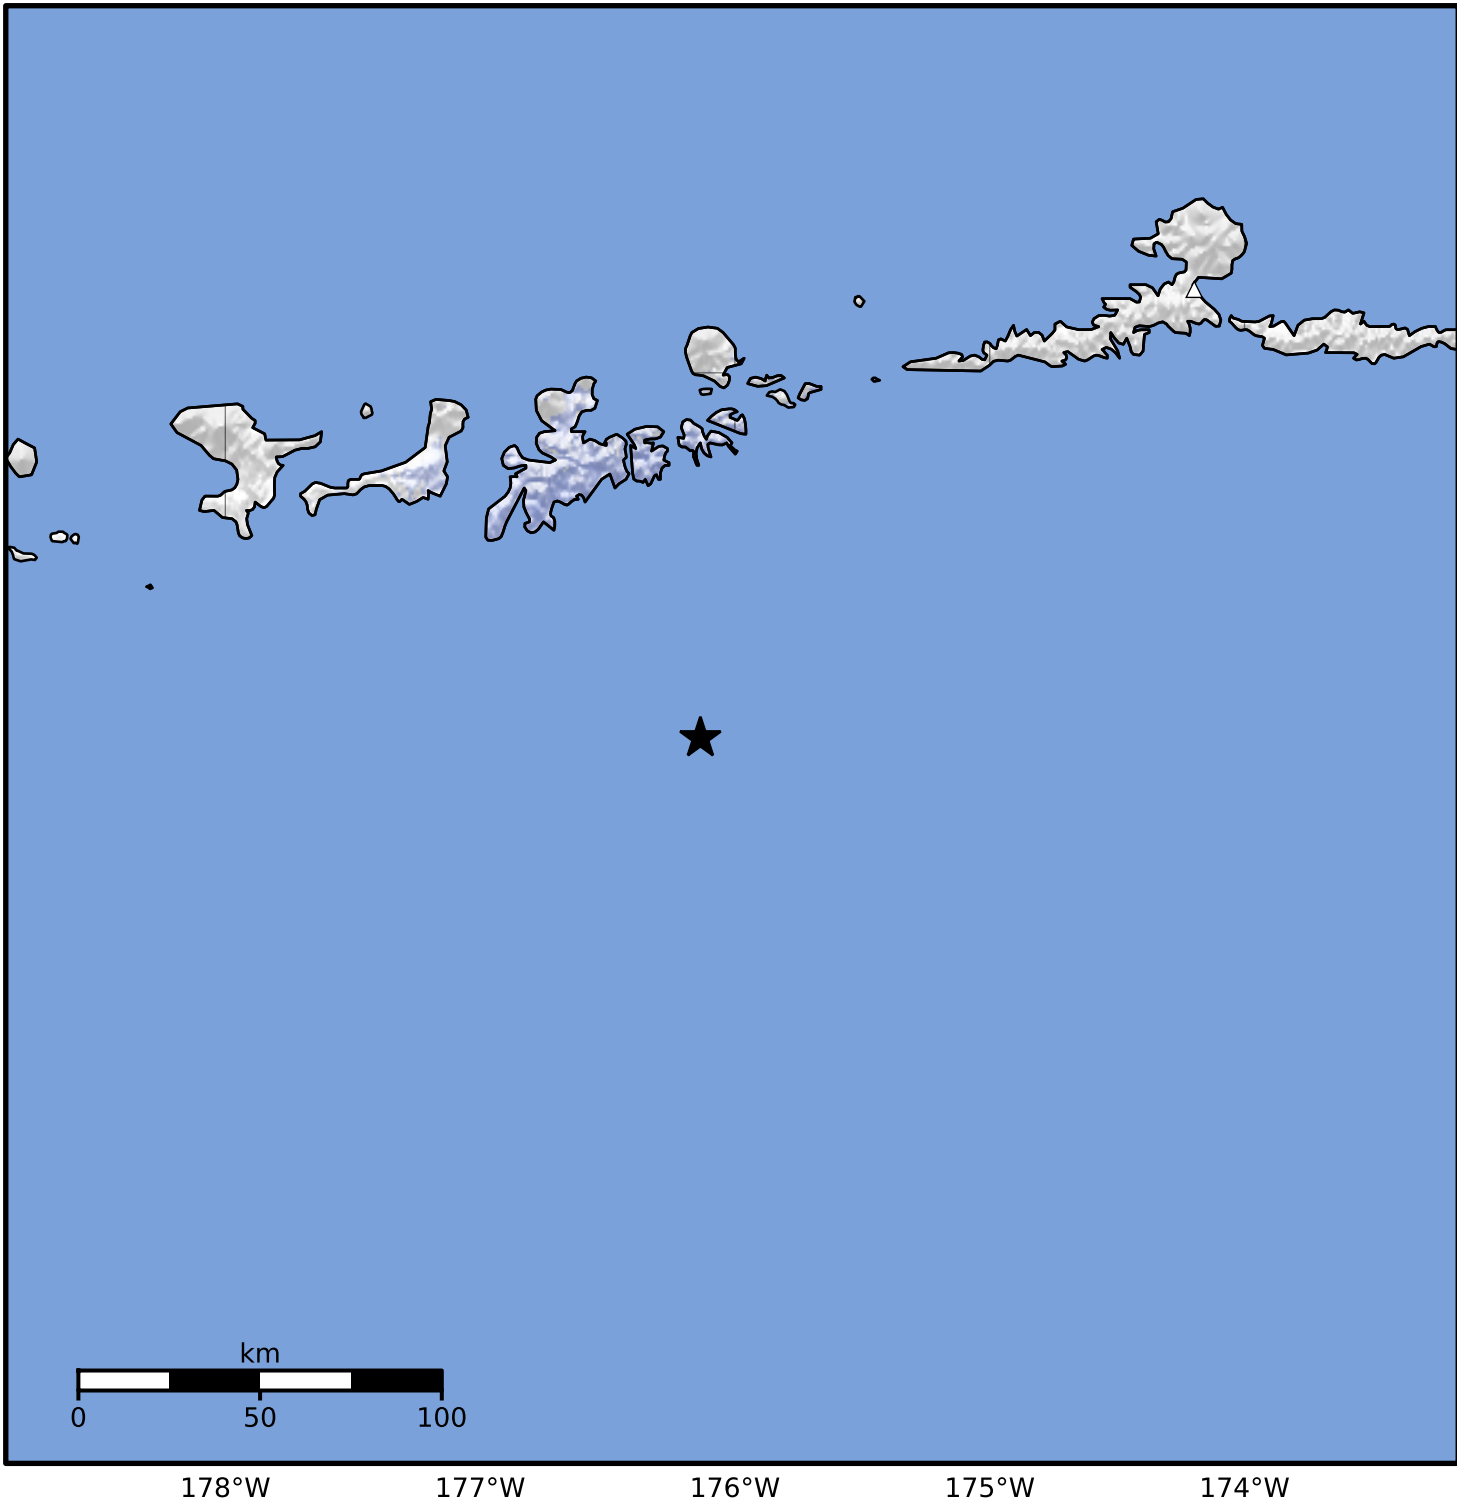

Macroseismic Intensity Map Alaska Earthquake Center
 ShakeMap: 93 km (58 miles) SSE of Adak
 Mar 20, 2025 09:54:06 UTC M3.8 N51.11 W176.14 Depth: 28.5km ID:ak0253mt4wl5

SHAKING	Not felt	Weak	Light	Moderate	Strong	Very strong	Severe	Violent	Extreme
DAMAGE	None	None	None	Very light	Light	Moderate	Moderate/heavy	Heavy	Very heavy
PGA(%g)	<0.0464	0.297	2.76	6.2	11.5	21.5	40.1	74.7	>139
PGV(cm/s)	<0.0215	0.135	1.41	4.65	9.64	20	41.4	85.8	>178
INTENSITY	I	II-III	IV	V	VI	VII	VIII	IX	X+

Scale based on Worden et al. (2012)

Version 2: Processed 2025-03-20T10:44:02Z

△ Seismic Instrument ○ Reported Intensity

★ Epicenter