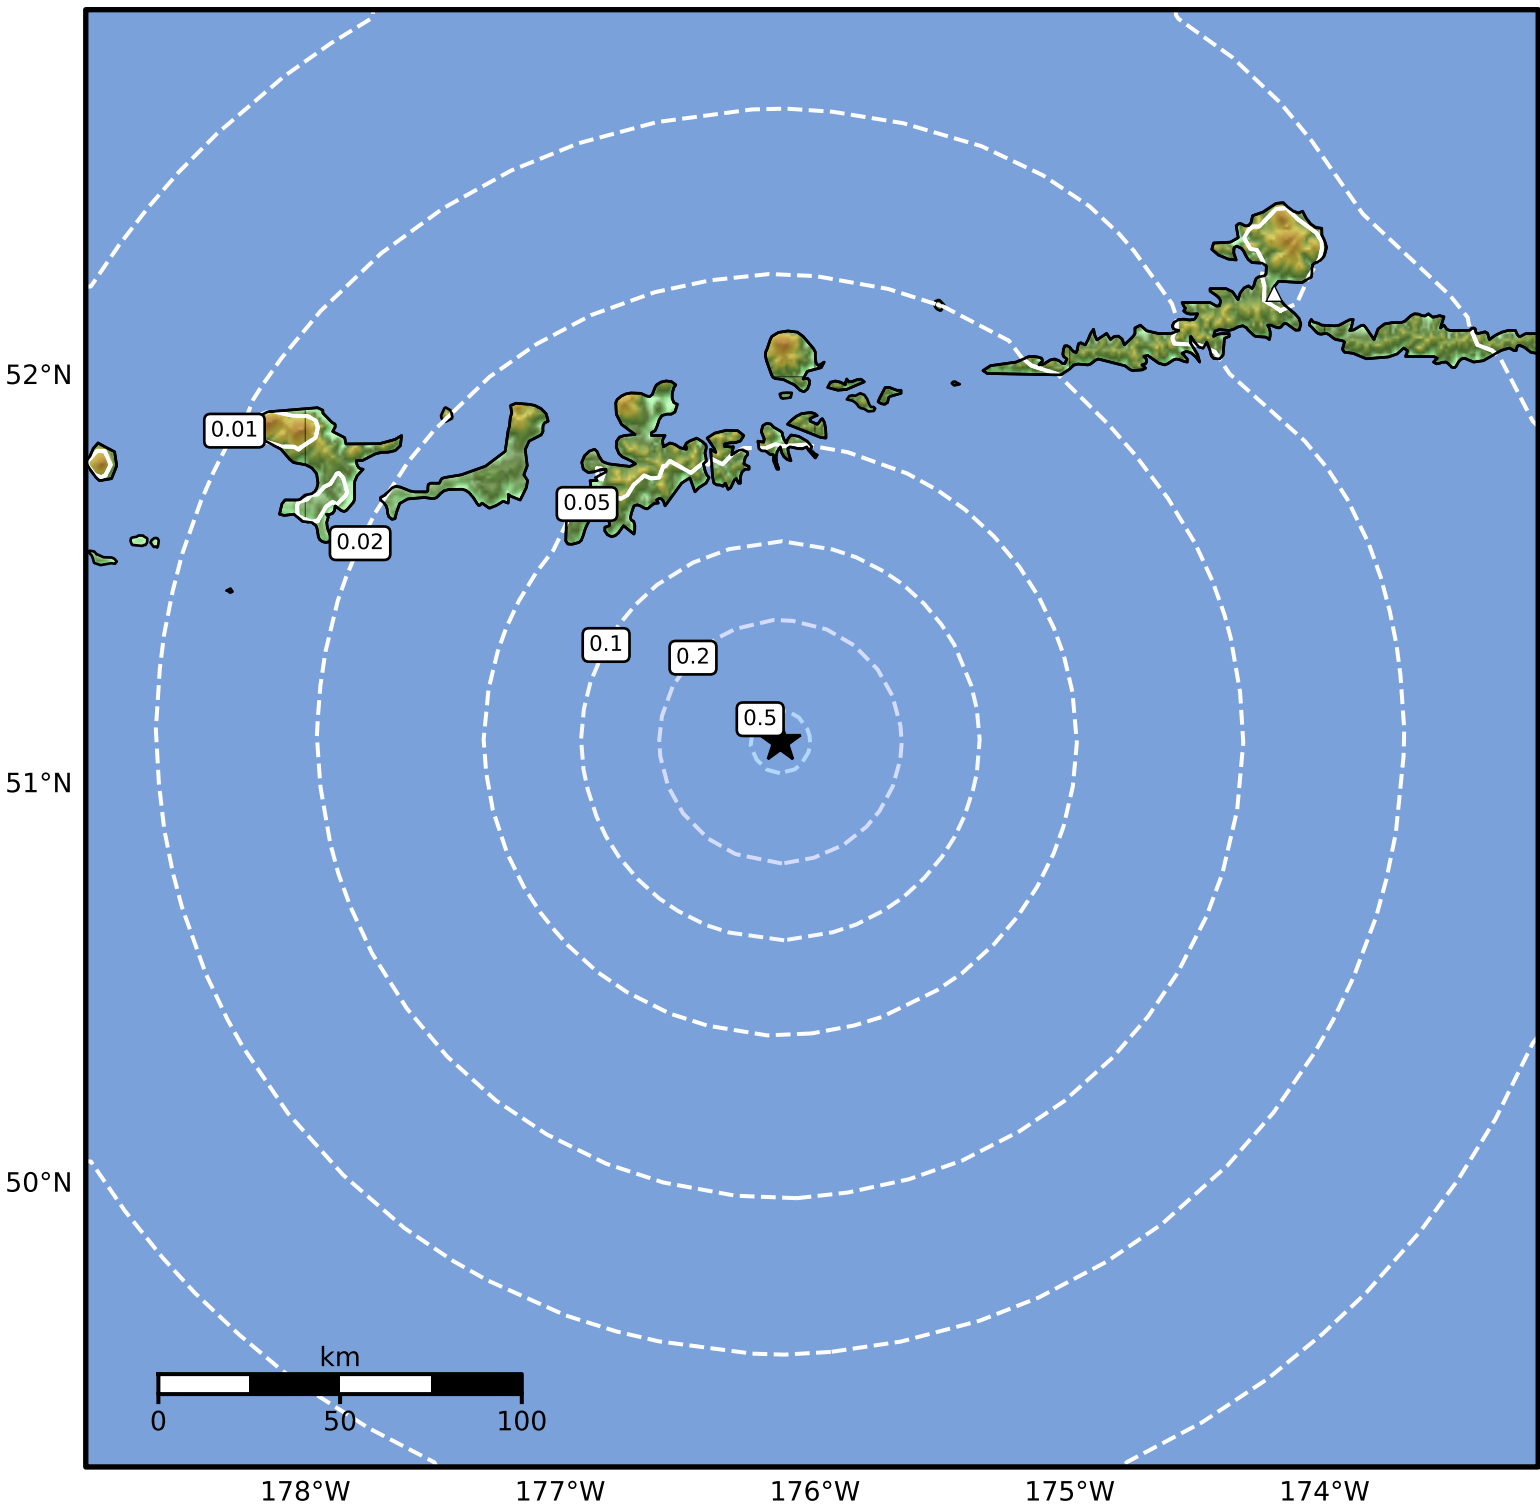

0.3 Second Peak Spectral Acceleration Map Alaska Earthquake Center
 ShakeMap: 93 km (58 miles) SSE of Adak
 Mar 20, 2025 09:54:06 UTC M3.8 N51.11 W176.14 Depth: 28.5km ID:ak0253mt4wl5

SA(0.3) (%g)	0.1	0.2	0.5	1	2	5	10	20	50	100	200
---------------------	------------	------------	------------	----------	----------	----------	-----------	-----------	-----------	------------	------------

Scale based on Worden et al. (2012)

Version 2: Processed 2025-03-20T10:44:02Z

△ Seismic Instrument ○ Reported Intensity

★ Epicenter