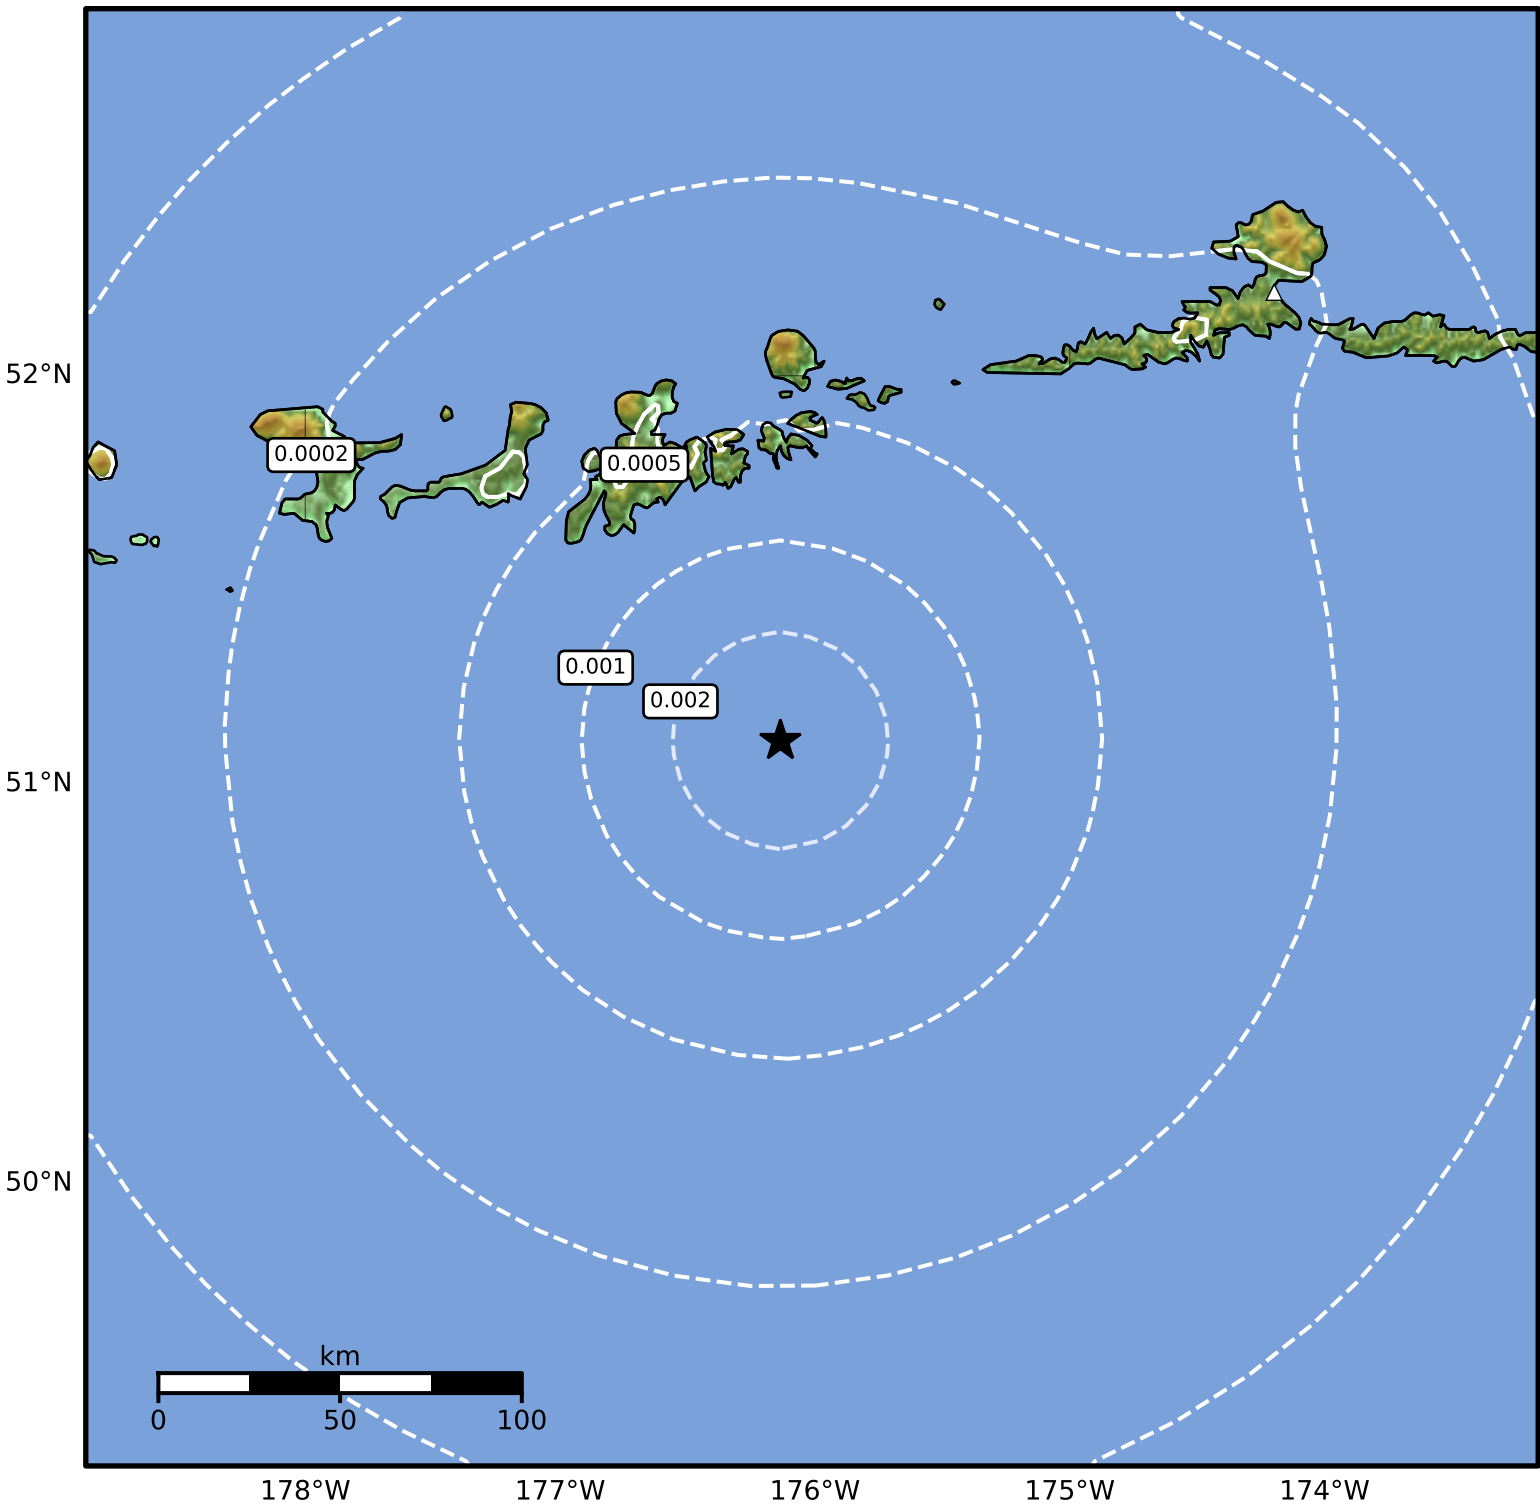

3.0 Second Peak Spectral Acceleration Map Alaska Earthquake Center
ShakeMap: 93 km (58 miles) SSE of Adak
Mar 20, 2025 09:54:06 UTC M3.8 N51.11 W176.14 Depth: 28.5km ID:ak0253mt4wl5

Scale based on Worden et al. (2012)

Version 2: Processed 2025-03-20T10:44:02Z

△ Seismic Instrument ○ Reported Intensity

★ Epicenter