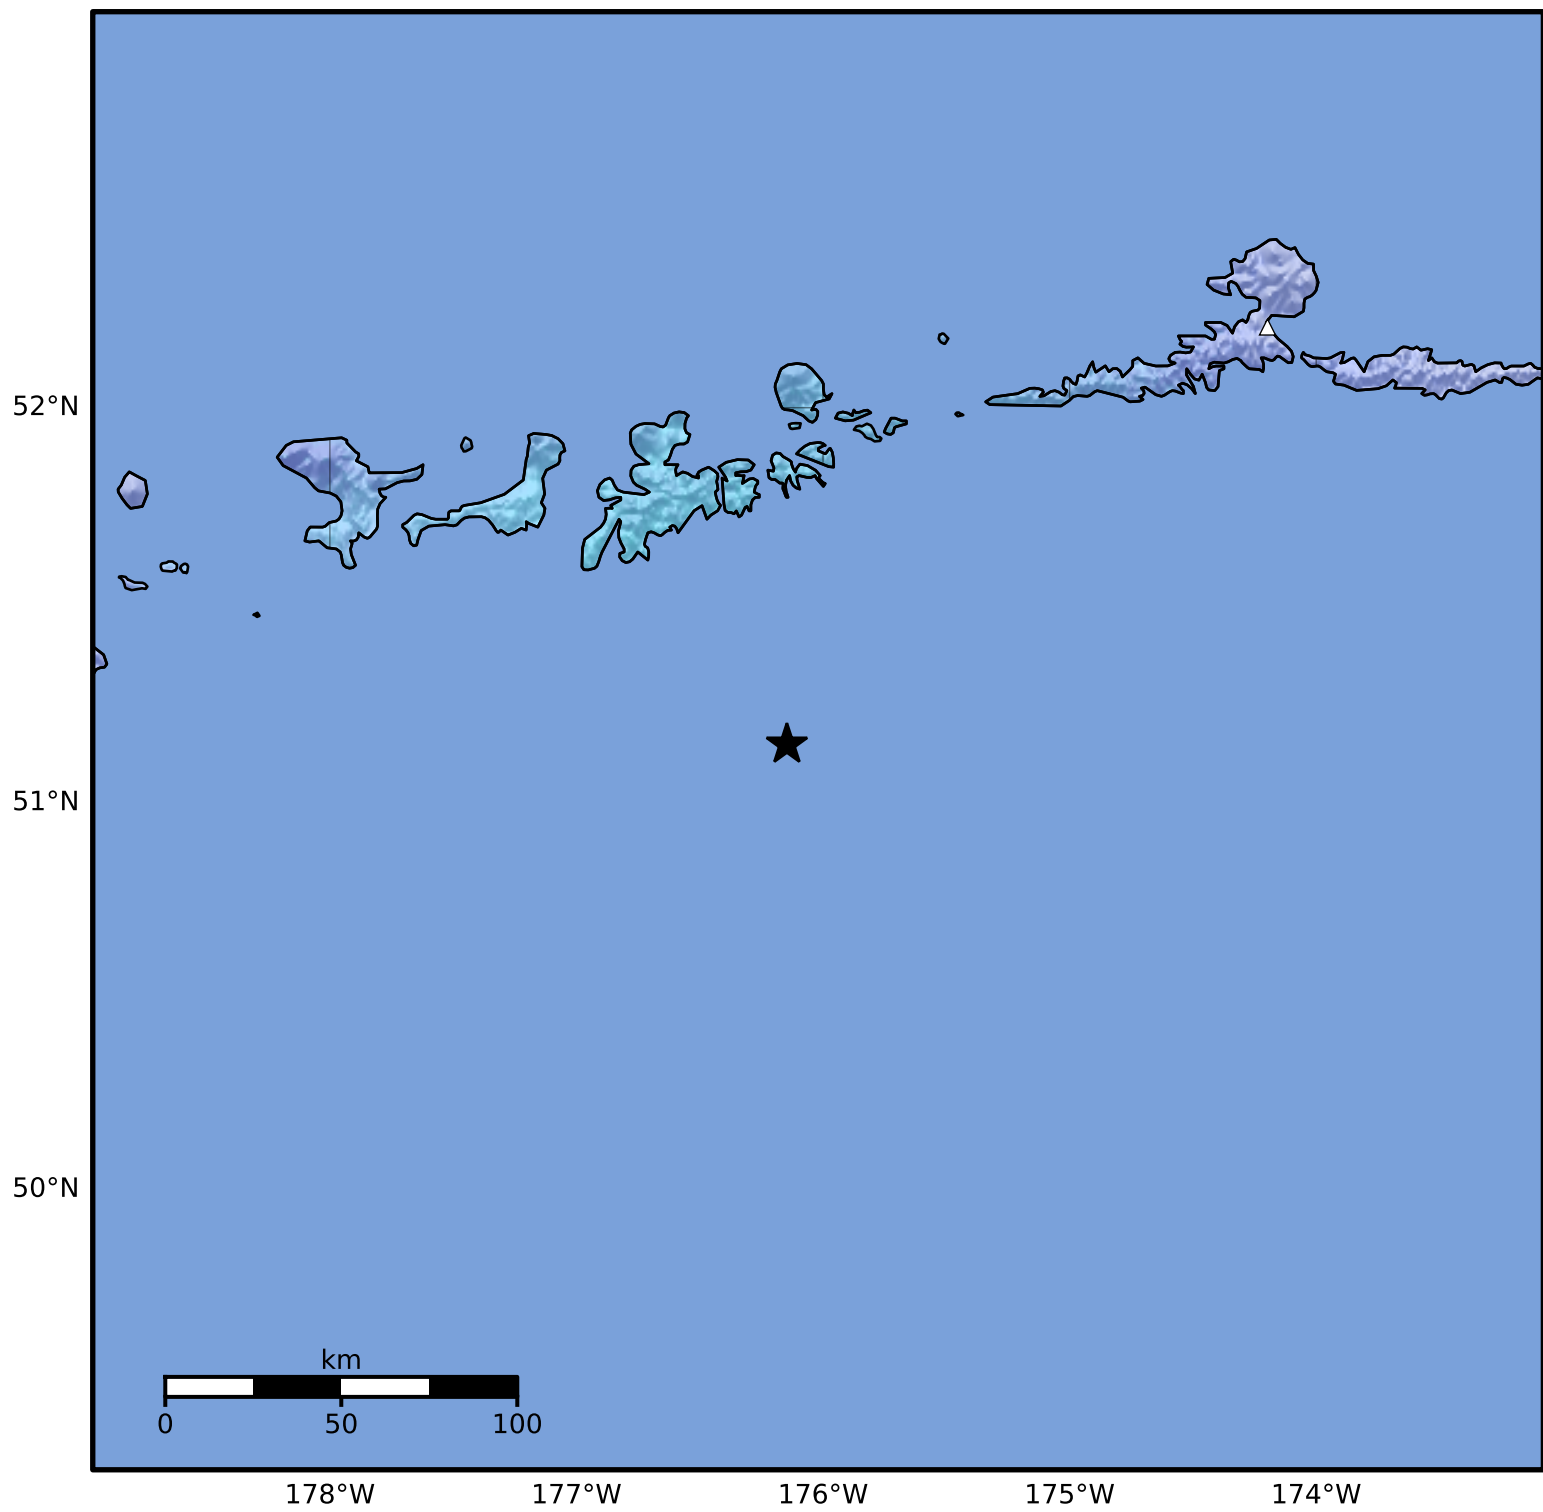

Macroseismic Intensity Map Alaska Earthquake Center
 ShakeMap: 88 km (55 miles) SSE of Adak
 Mar 20, 2025 10:21:04 UTC M5.0 N51.15 W176.15 Depth: 16.8km ID:ak0253mtj9bl

SHAKING	Not felt	Weak	Light	Moderate	Strong	Very strong	Severe	Violent	Extreme
DAMAGE	None	None	None	Very light	Light	Moderate	Moderate/heavy	Heavy	Very heavy
PGA(%g)	<0.0464	0.297	2.76	6.2	11.5	21.5	40.1	74.7	>139
PGV(cm/s)	<0.0215	0.135	1.41	4.65	9.64	20	41.4	85.8	>178
INTENSITY	I	II-III	IV	V	VI	VII	VIII	IX	X+

Scale based on Worden et al. (2012)

Version 4: Processed 2025-03-20T10:53:12Z

△ Seismic Instrument ○ Reported Intensity

★ Epicenter