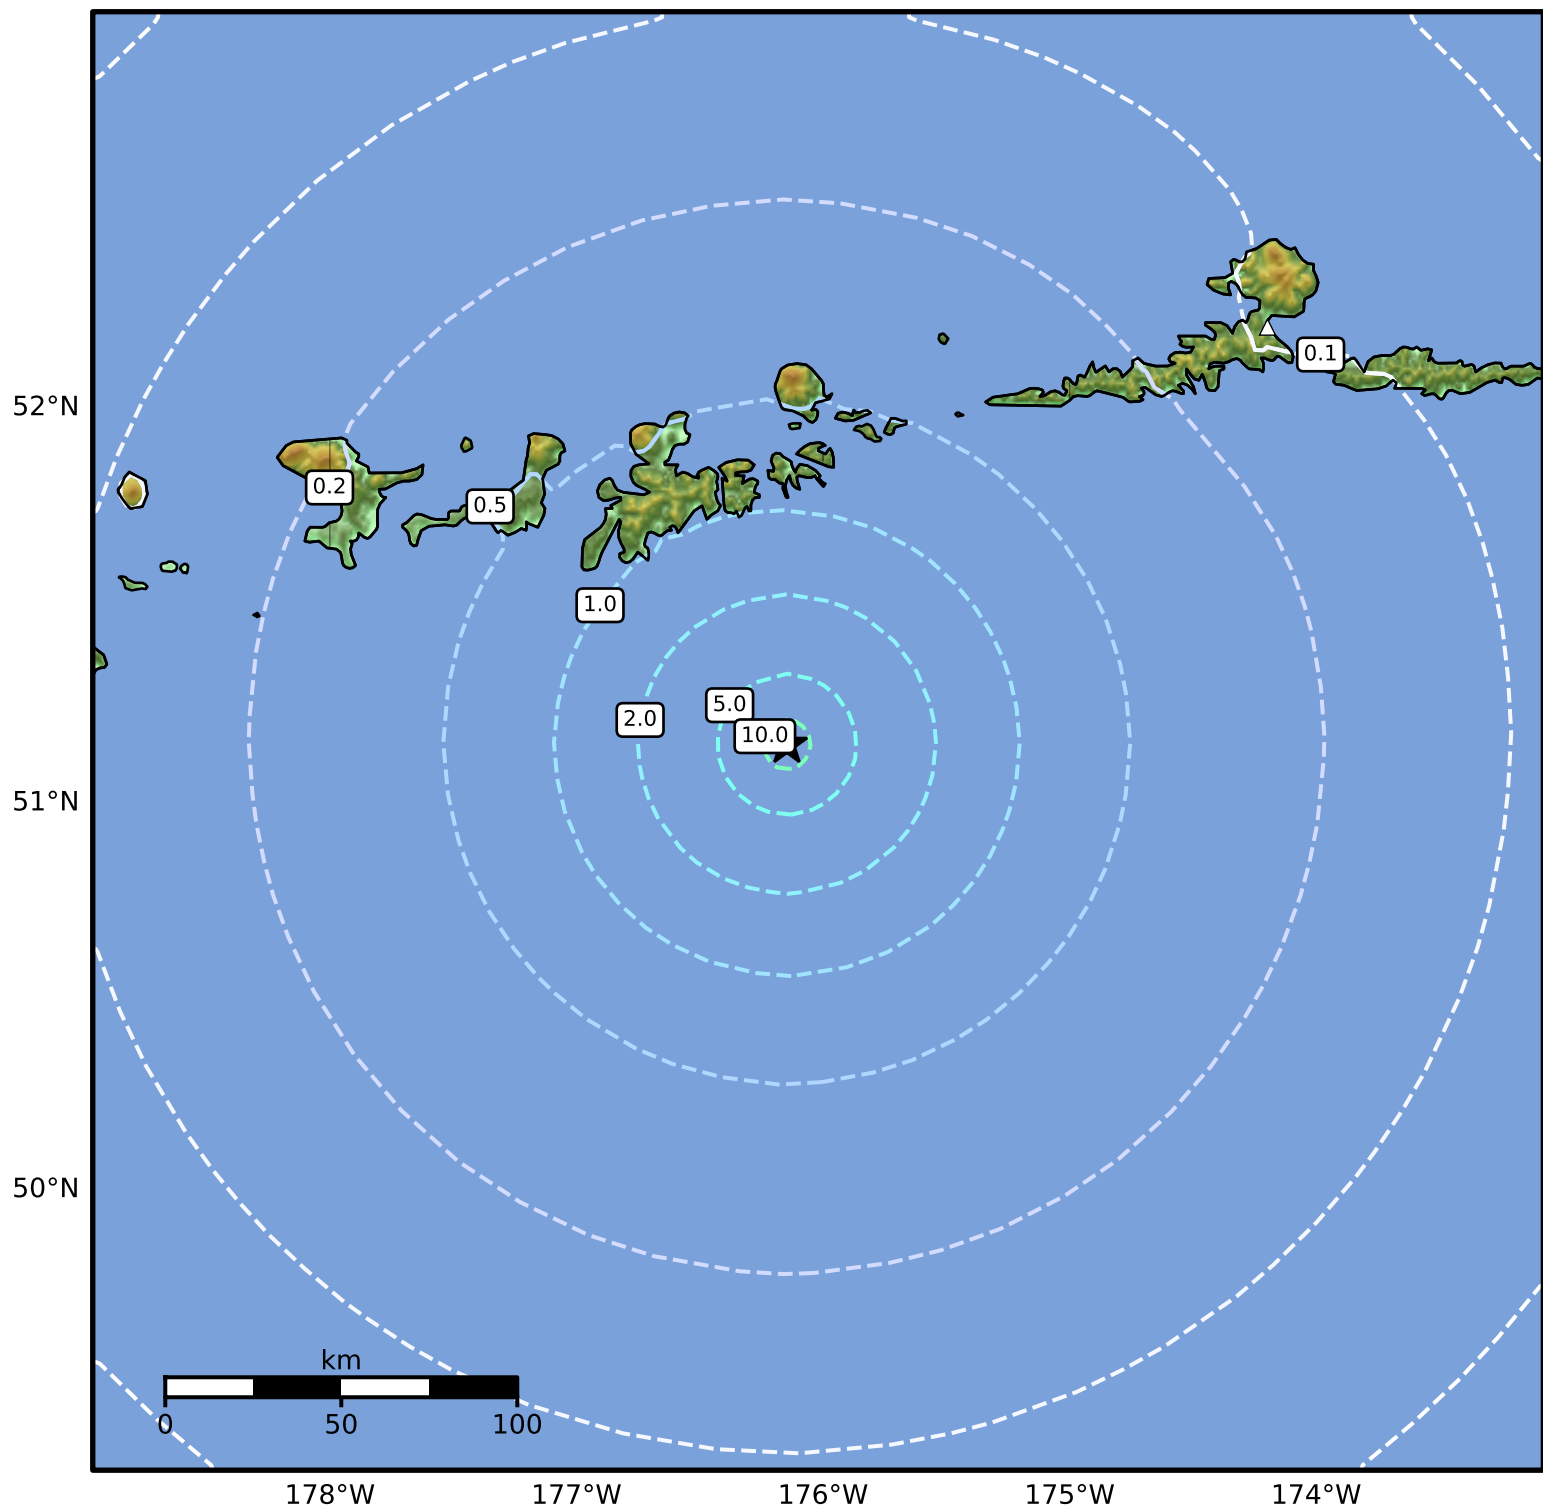

0.3 Second Peak Spectral Acceleration Map Alaska Earthquake Center  
 ShakeMap: 88 km (55 miles) SSE of Adak  
 Mar 20, 2025 10:21:04 UTC M5.0 N51.15 W176.15 Depth: 16.8km ID:ak0253mtj9bl

SA(0.3) (%g)	0.1	0.2	0.5	1	2	5	10	20	50	100	200
--------------	-----	-----	-----	---	---	---	----	----	----	-----	-----

Scale based on Worden et al. (2012)

Version 4: Processed 2025-03-20T10:53:12Z

△ Seismic Instrument ○ Reported Intensity

★ Epicenter