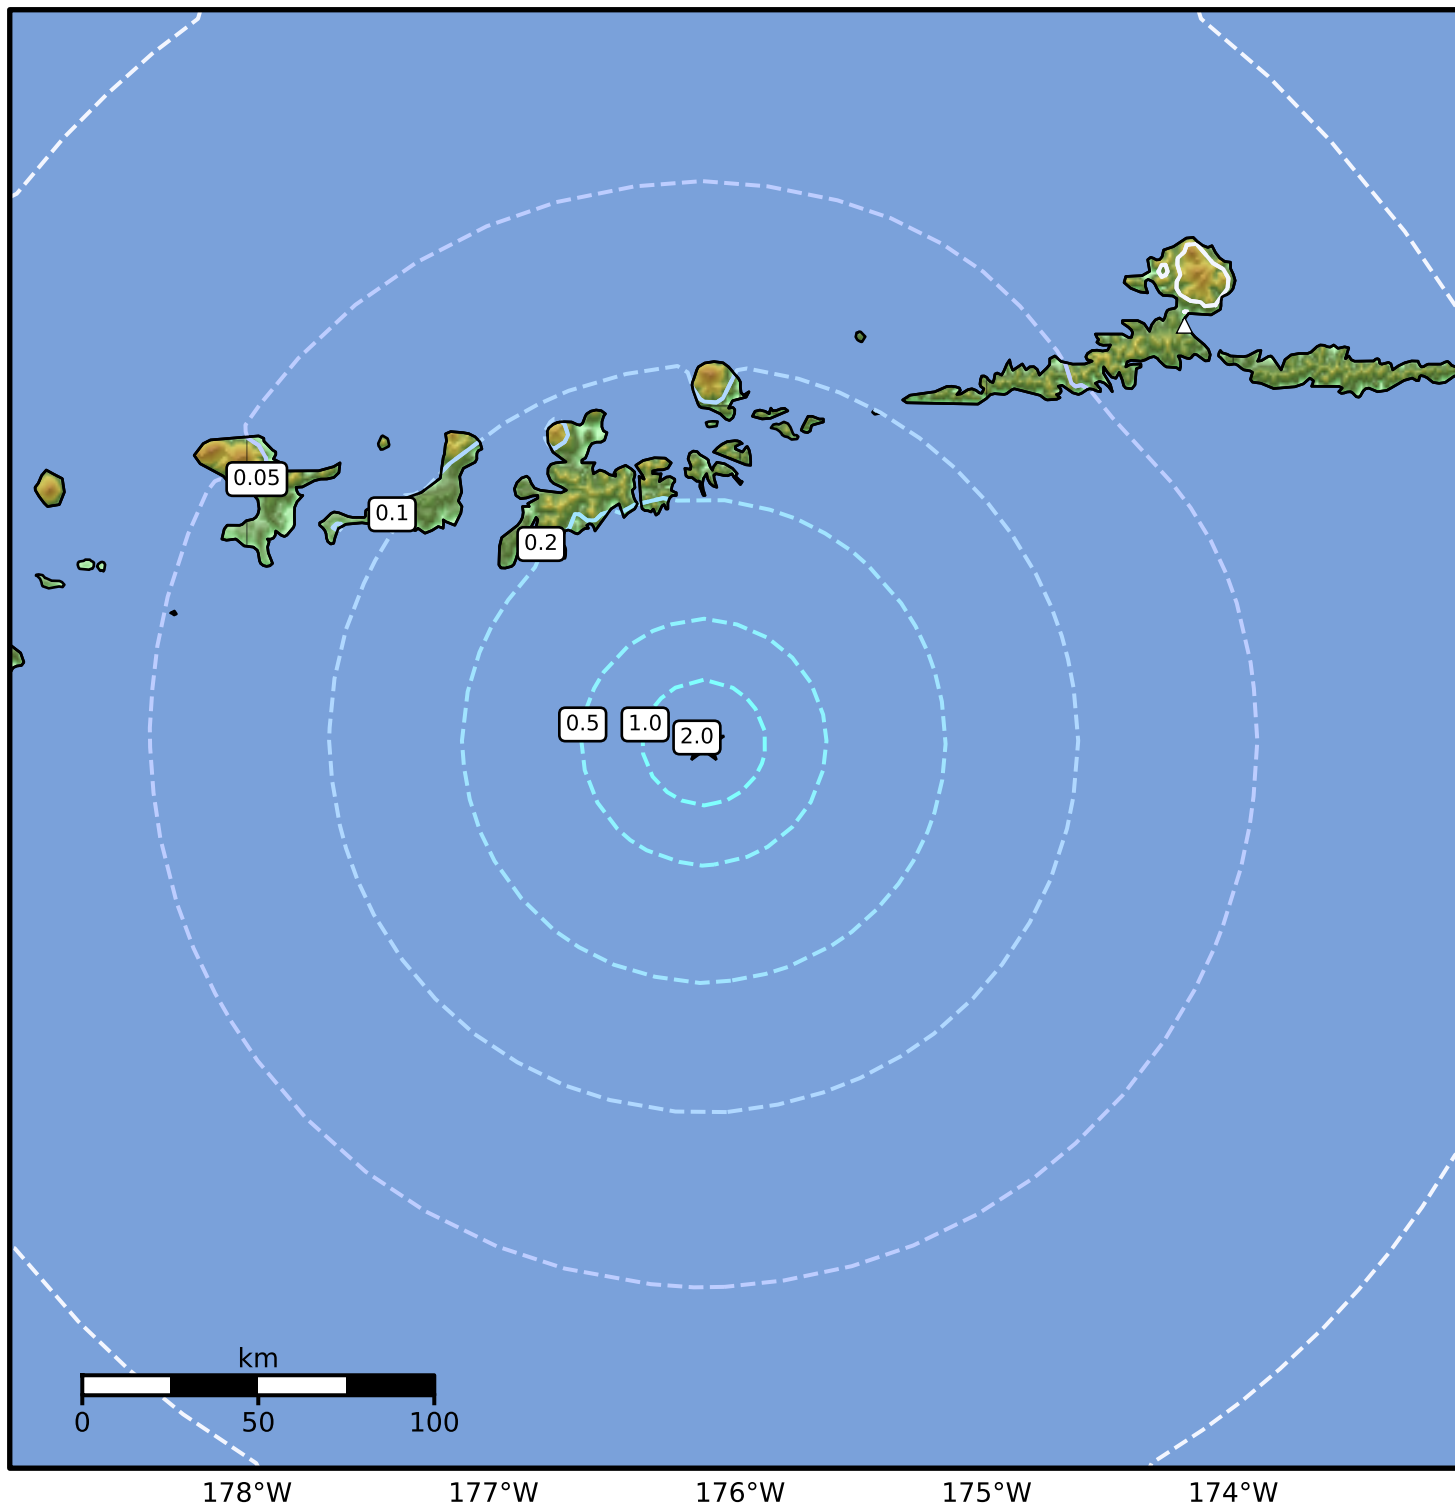

1.0 Second Peak Spectral Acceleration Map Alaska Earthquake Center
 ShakeMap: 88 km (55 miles) SSE of Adak
 Mar 20, 2025 10:21:04 UTC M5.0 N51.15 W176.15 Depth: 16.8km ID:ak0253mtj9bl

SA(1.0) (%g)	0.1	0.2	0.5	1	2	5	10	20	50	100	200
---------------------	------------	------------	------------	----------	----------	----------	-----------	-----------	-----------	------------	------------

Scale based on Worden et al. (2012)

Version 4: Processed 2025-03-20T10:53:12Z

△ Seismic Instrument ○ Reported Intensity

★ Epicenter