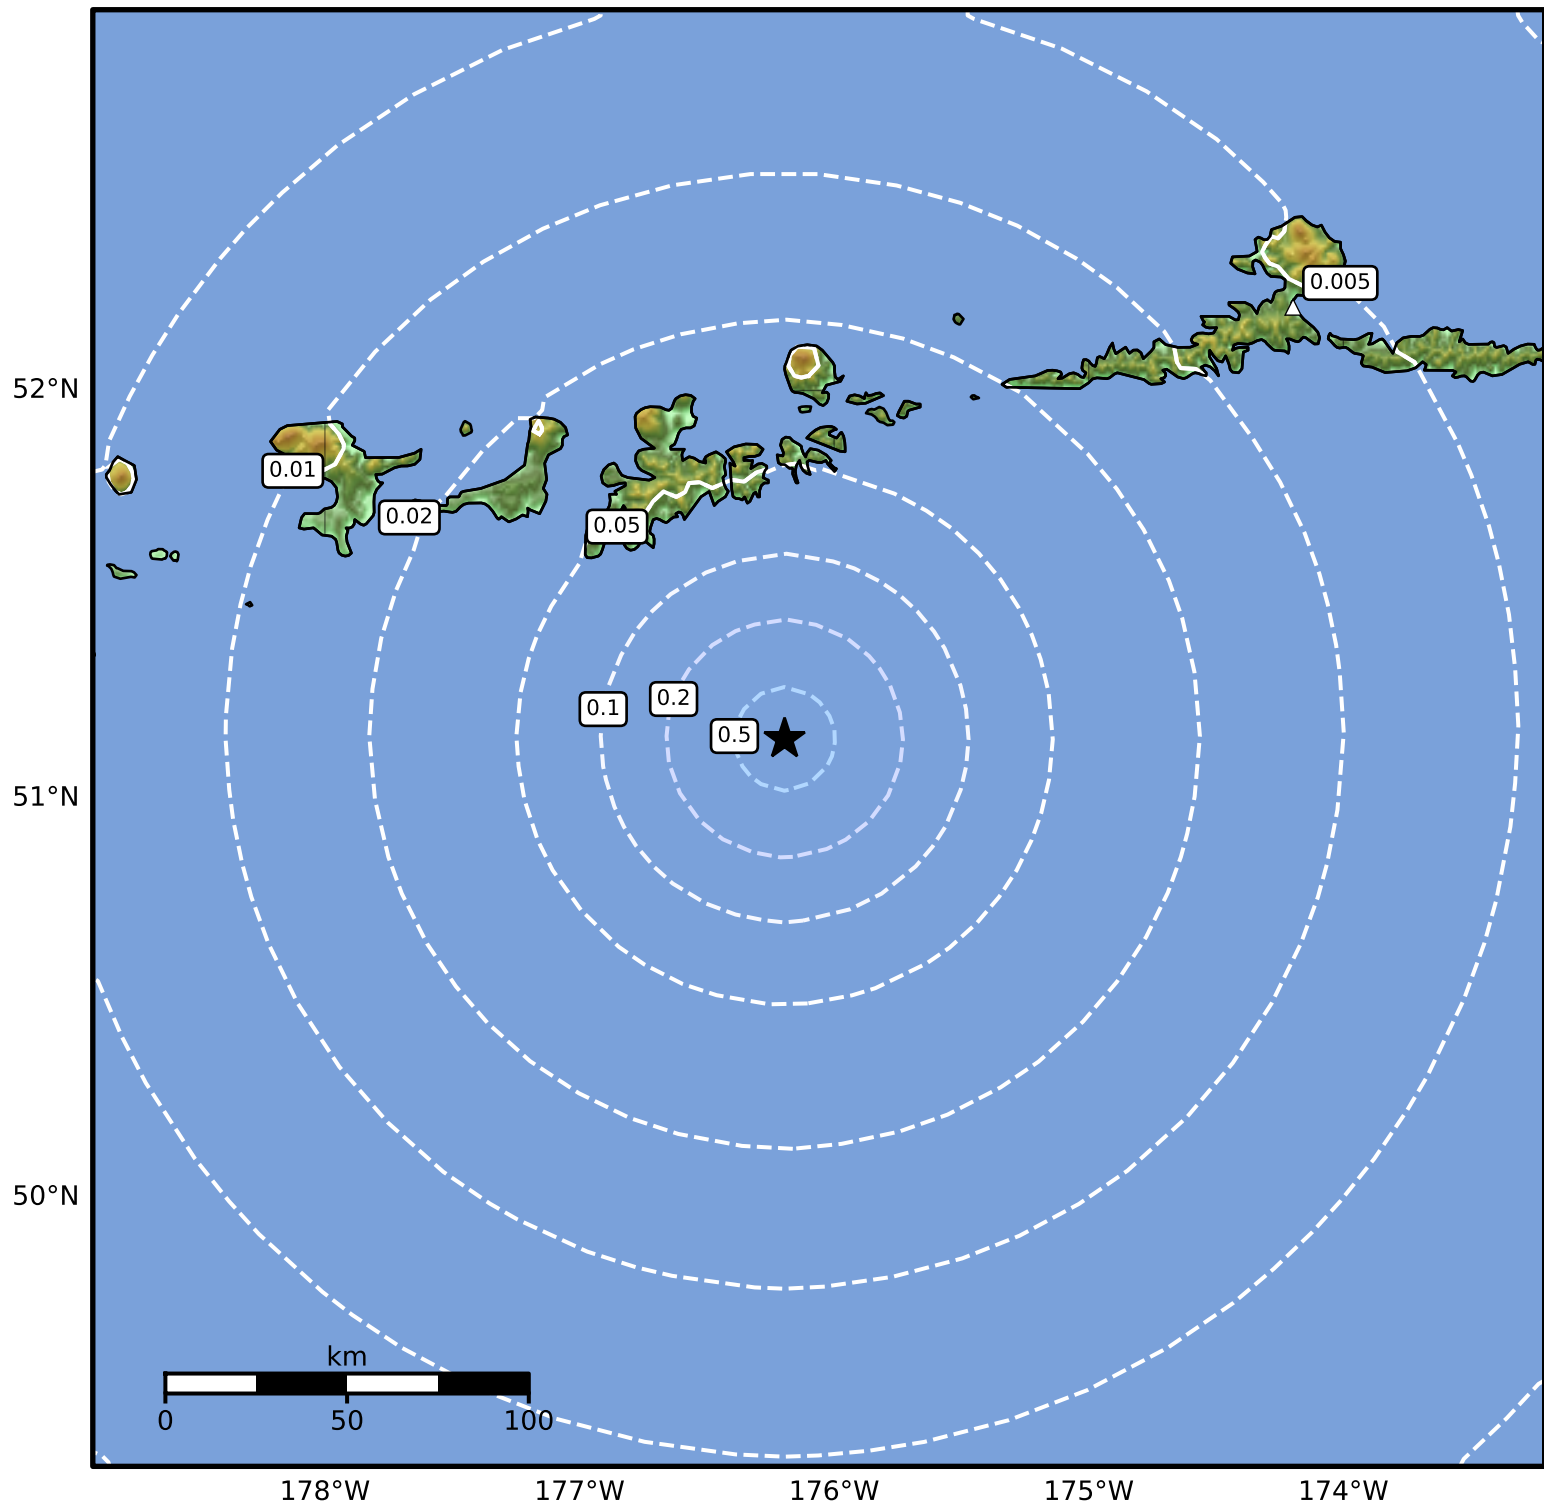

0.3 Second Peak Spectral Acceleration Map Alaska Earthquake Center
 ShakeMap: 87 km (54 miles) SSE of Adak
 Mar 20, 2025 13:43:45 UTC M3.7 N51.15 W176.19 Depth: 15.8km ID:ak0253mvgd40

SA(0.3) (%g)	0.1	0.2	0.5	1	2	5	10	20	50	100	200
--------------	-----	-----	-----	---	---	---	----	----	----	-----	-----

Scale based on Worden et al. (2012)

Version 2: Processed 2025-03-20T19:14:18Z

△ Seismic Instrument ○ Reported Intensity

★ Epicenter