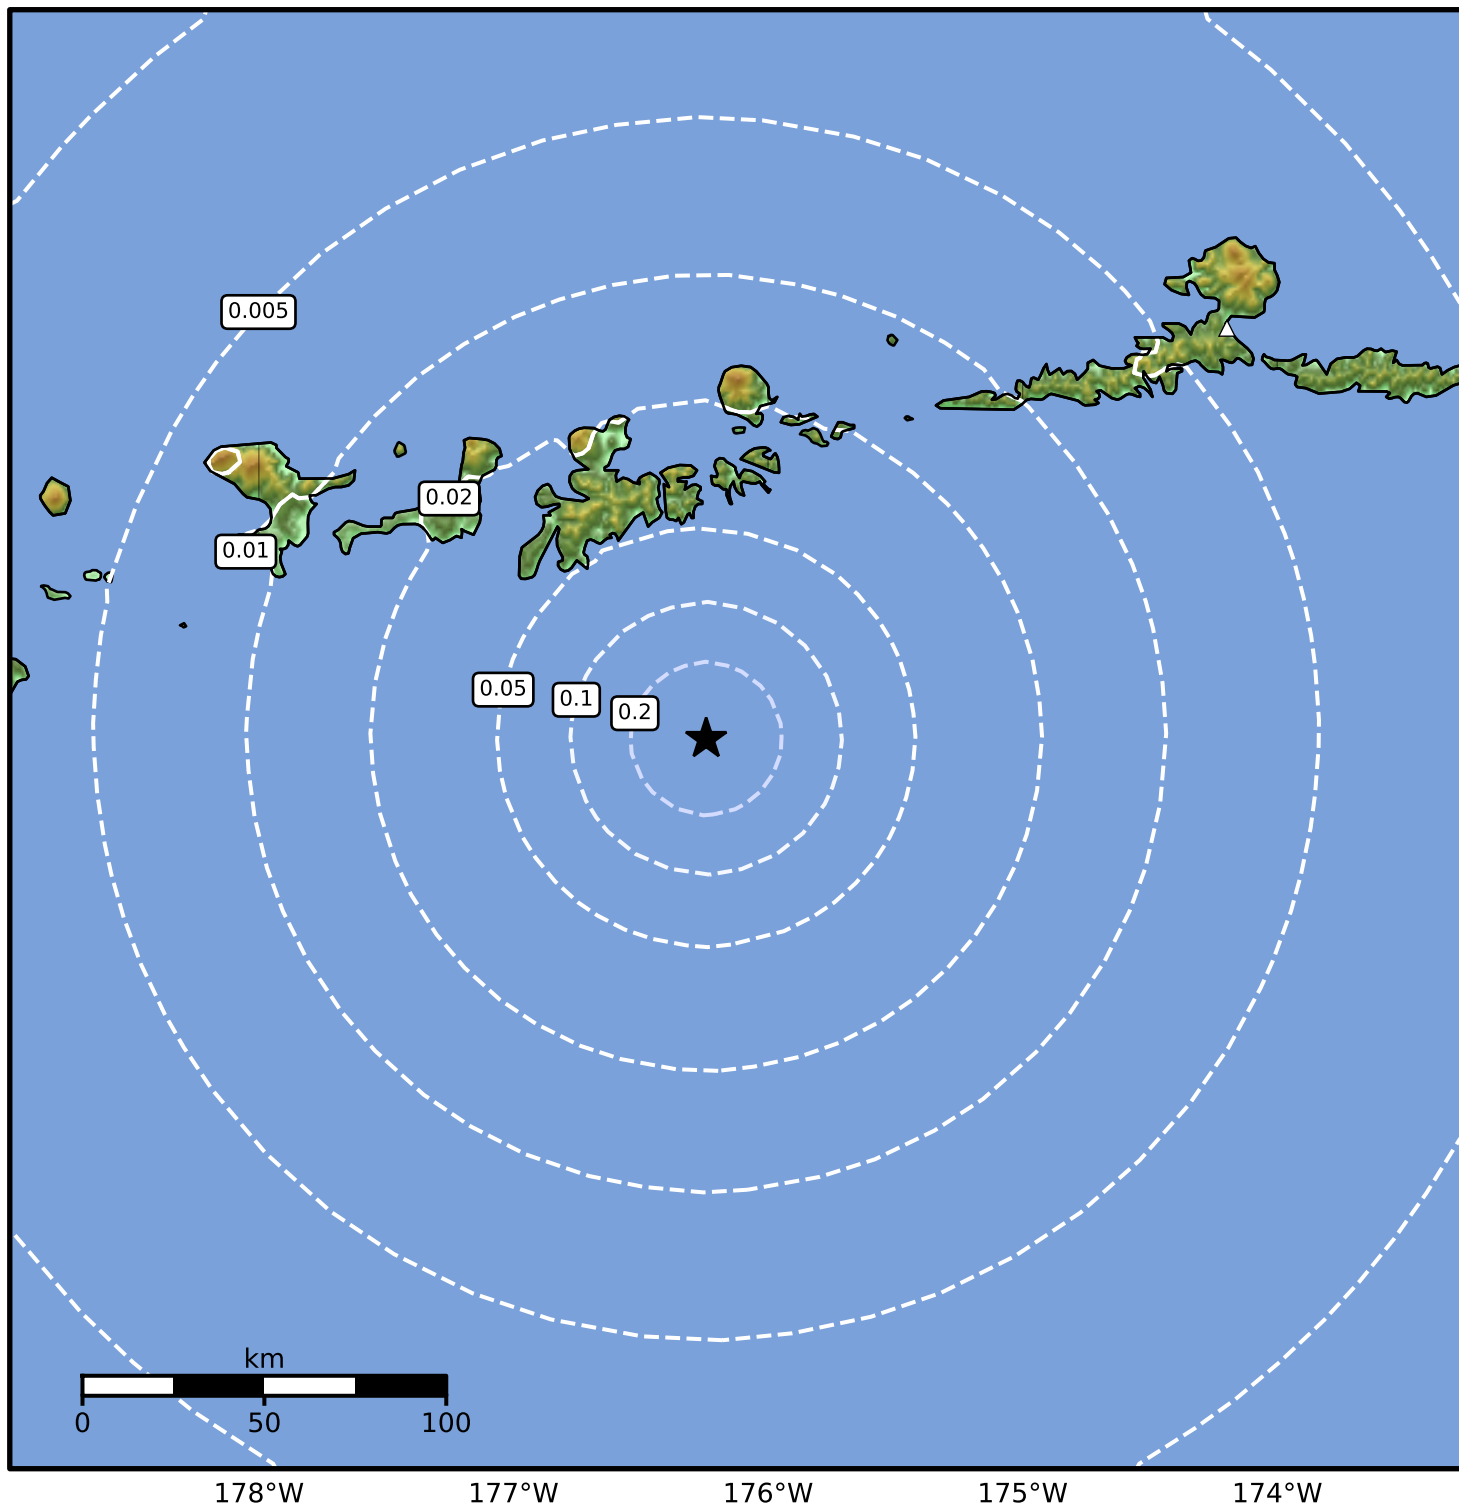

0.3 Second Peak Spectral Acceleration Map Alaska Earthquake Center
 ShakeMap: 80 km (50 miles) SSE of Adak
 Mar 20, 2025 15:19:35 UTC M3.5 N51.20 W176.24 Depth: 21.9km ID:ak0253mwi2ek

SA(0.3) (%g)	0.1	0.2	0.5	1	2	5	10	20	50	100	200
--------------	-----	-----	-----	---	---	---	----	----	----	-----	-----

Scale based on Worden et al. (2012)

Version 1: Processed 2025-03-20T15:22:23Z

△ Seismic Instrument ○ Reported Intensity

★ Epicenter