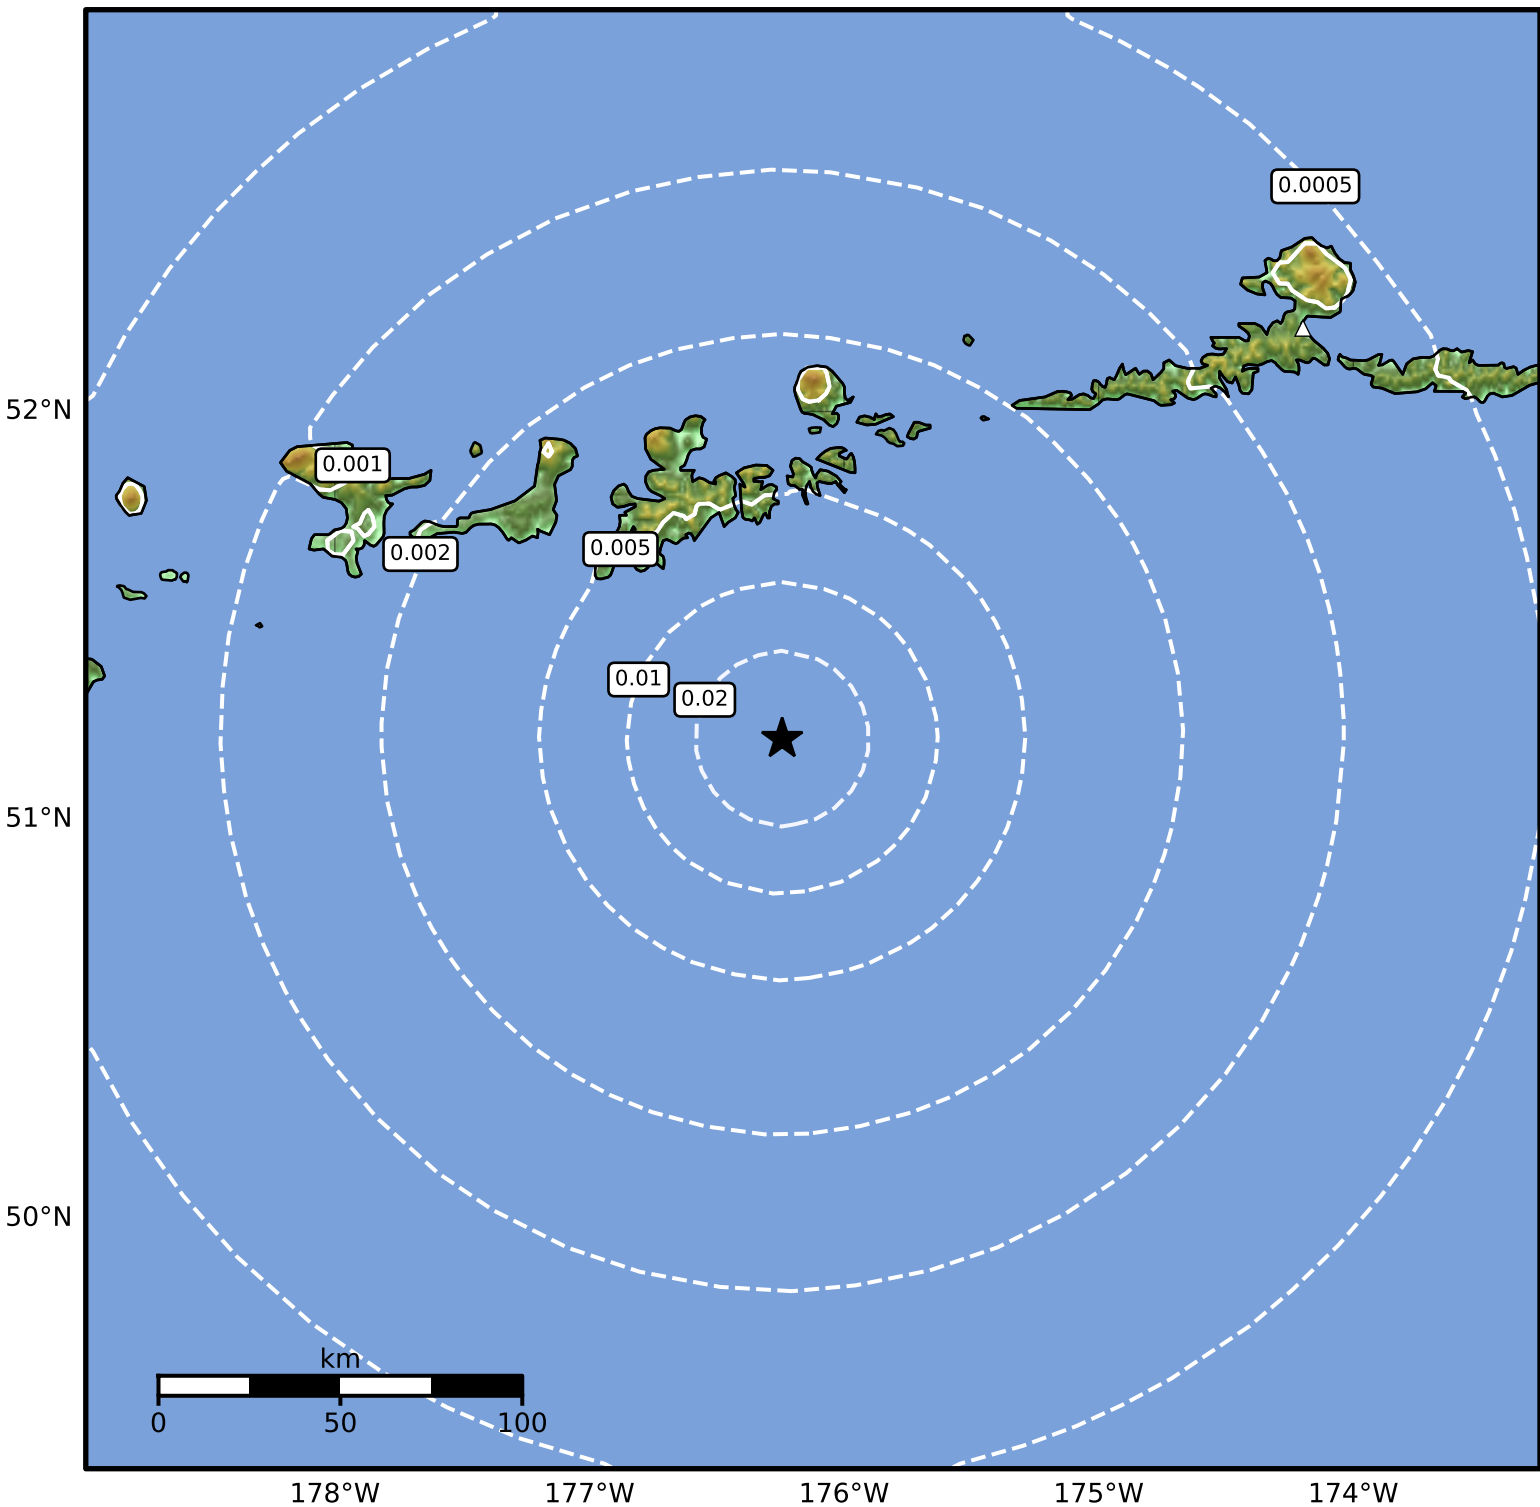

1.0 Second Peak Spectral Acceleration Map Alaska Earthquake Center
 ShakeMap: 80 km (50 miles) SSE of Adak
 Mar 20, 2025 15:19:35 UTC M3.5 N51.20 W176.24 Depth: 21.9km ID:ak0253mwi2ek

SA(1.0) (%g)	0.1	0.2	0.5	1	2	5	10	20	50	100	200
--------------	-----	-----	-----	---	---	---	----	----	----	-----	-----

Scale based on Worden et al. (2012)

Version 1: Processed 2025-03-20T15:22:23Z

△ Seismic Instrument ○ Reported Intensity

★ Epicenter