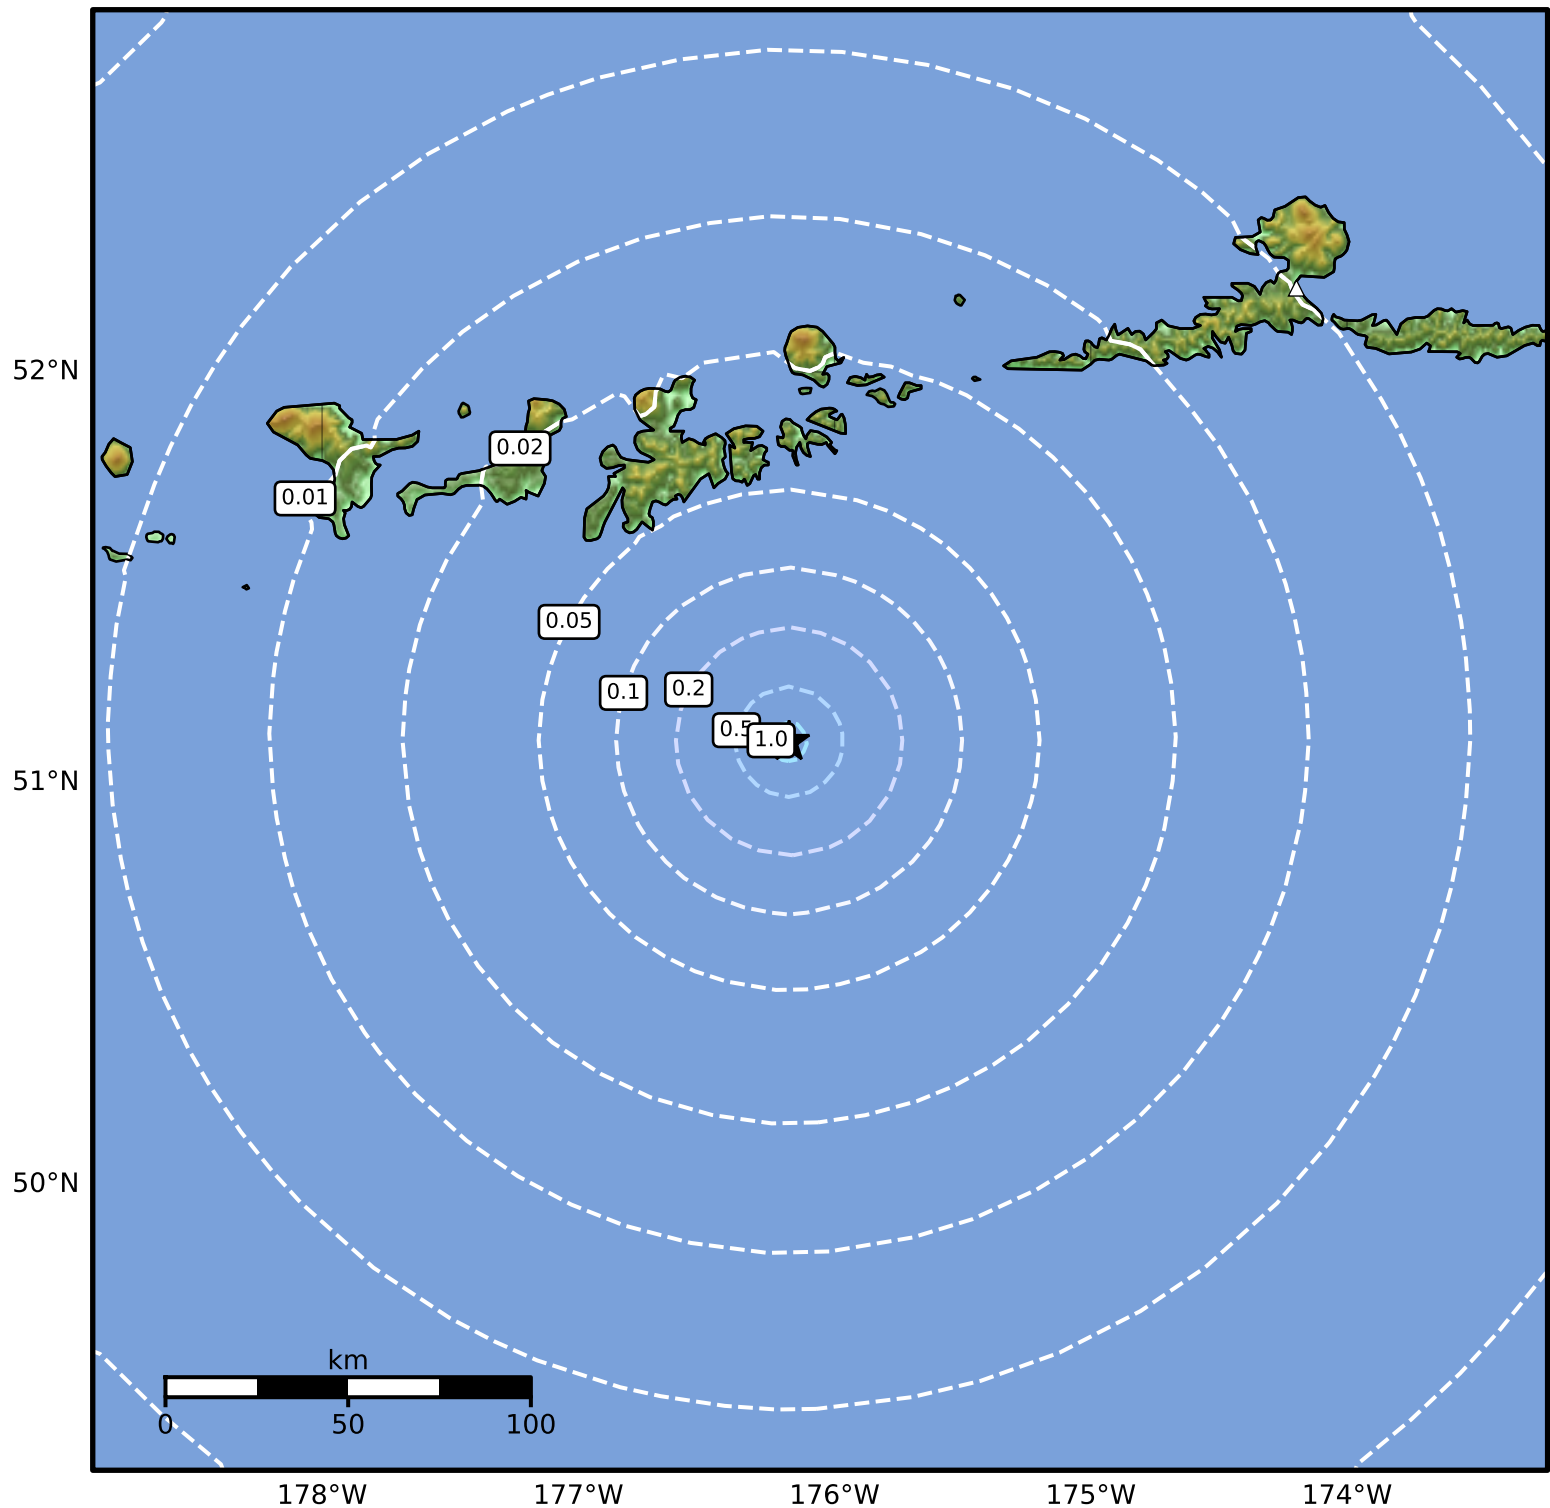

0.3 Second Peak Spectral Acceleration Map Alaska Earthquake Center
 ShakeMap: 92 km (57 miles) SSE of Adak
 Mar 20, 2025 16:15:05 UTC M3.6 N51.10 W176.18 Depth: 17.5km ID:ak0253mx2kwn

SA(0.3) (%g)	0.1	0.2	0.5	1	2	5	10	20	50	100	200
--------------	-----	-----	-----	---	---	---	----	----	----	-----	-----

Scale based on Worden et al. (2012)

Version 2: Processed 2025-03-20T18:58:28Z

△ Seismic Instrument ○ Reported Intensity

★ Epicenter