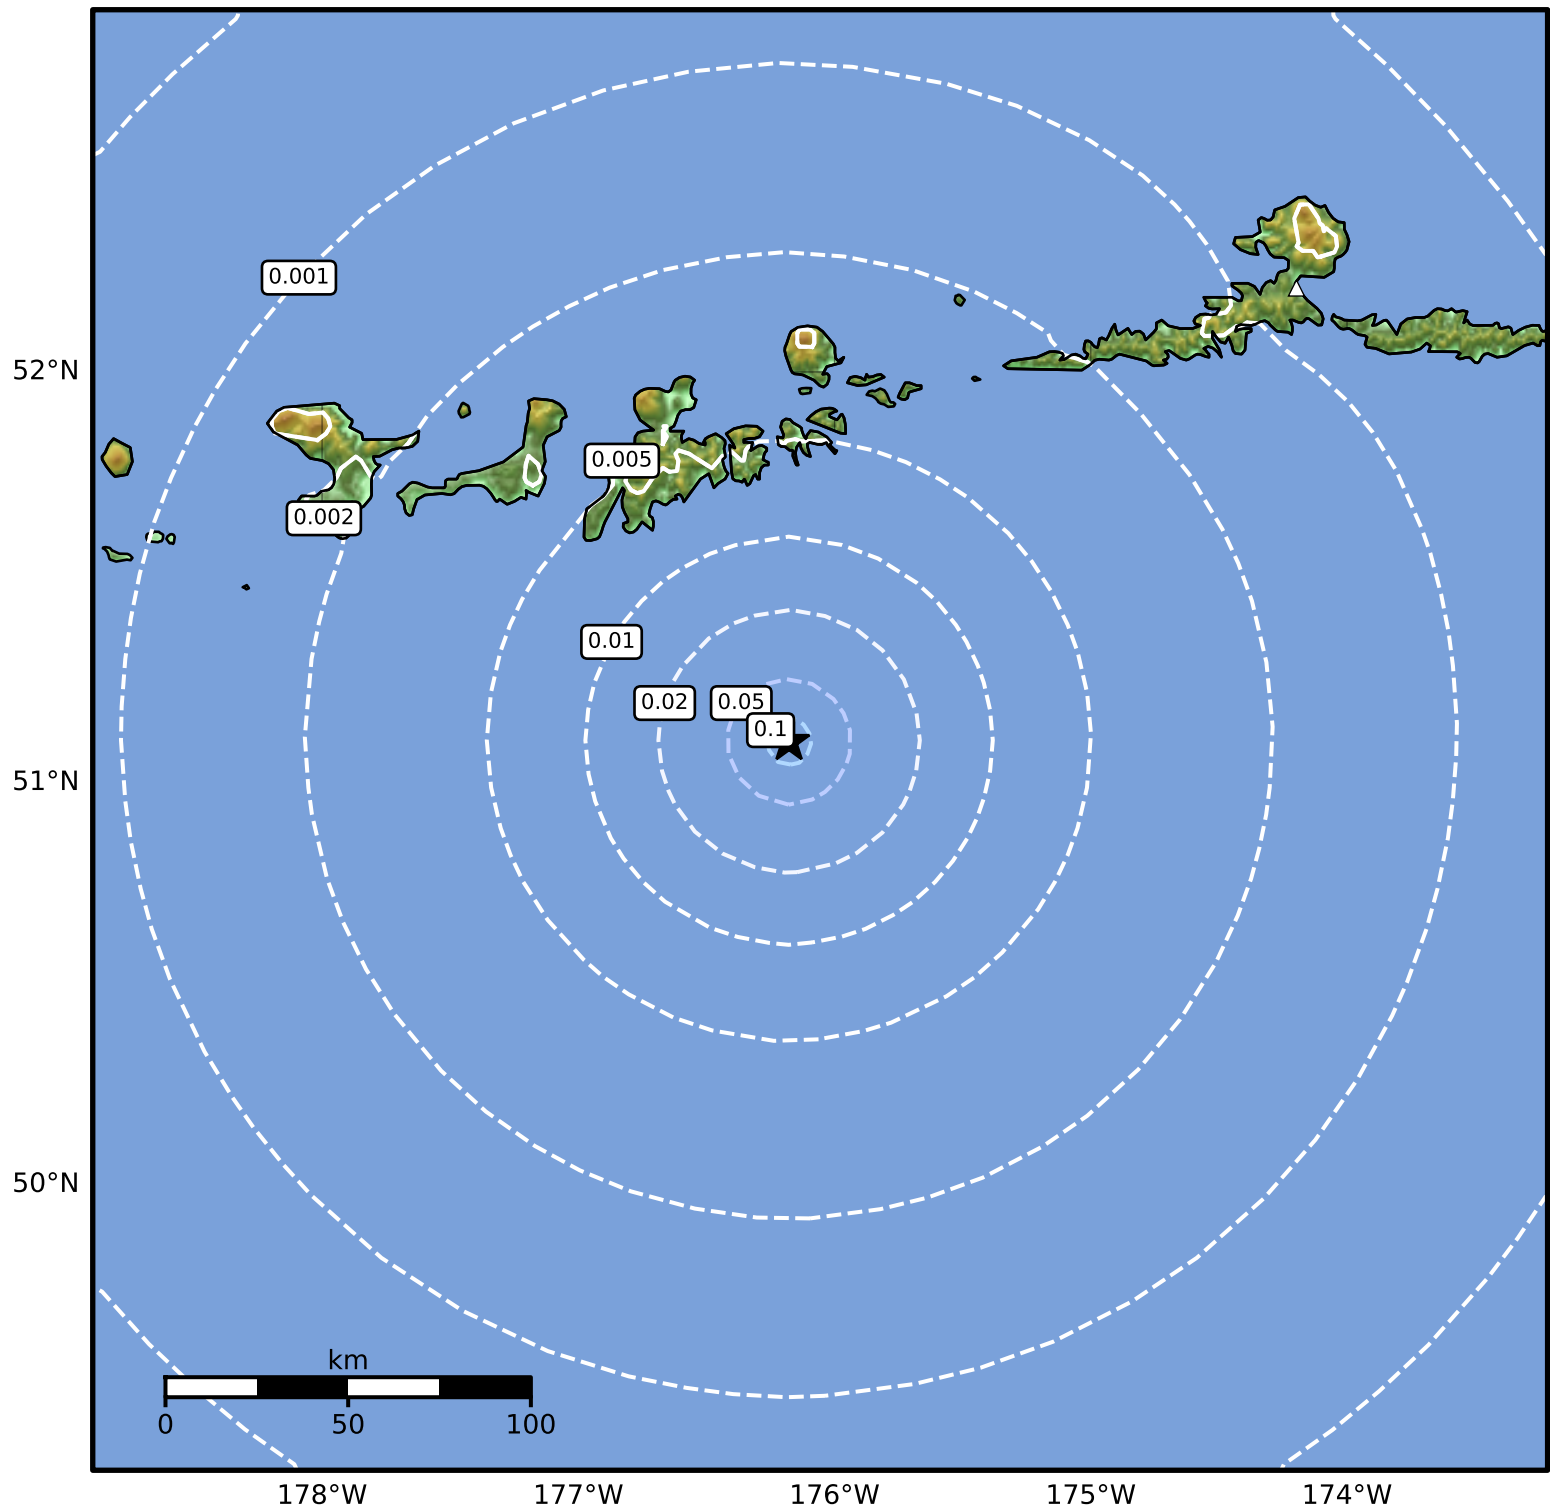

1.0 Second Peak Spectral Acceleration Map Alaska Earthquake Center
 ShakeMap: 92 km (57 miles) SSE of Adak
 Mar 20, 2025 16:15:05 UTC M3.6 N51.10 W176.18 Depth: 17.5km ID:ak0253mx2kwn

SA(1.0) (%g)	0.1	0.2	0.5	1	2	5	10	20	50	100	200
--------------	-----	-----	-----	---	---	---	----	----	----	-----	-----

Scale based on Worden et al. (2012)

Version 2: Processed 2025-03-20T18:58:28Z

△ Seismic Instrument ○ Reported Intensity

★ Epicenter