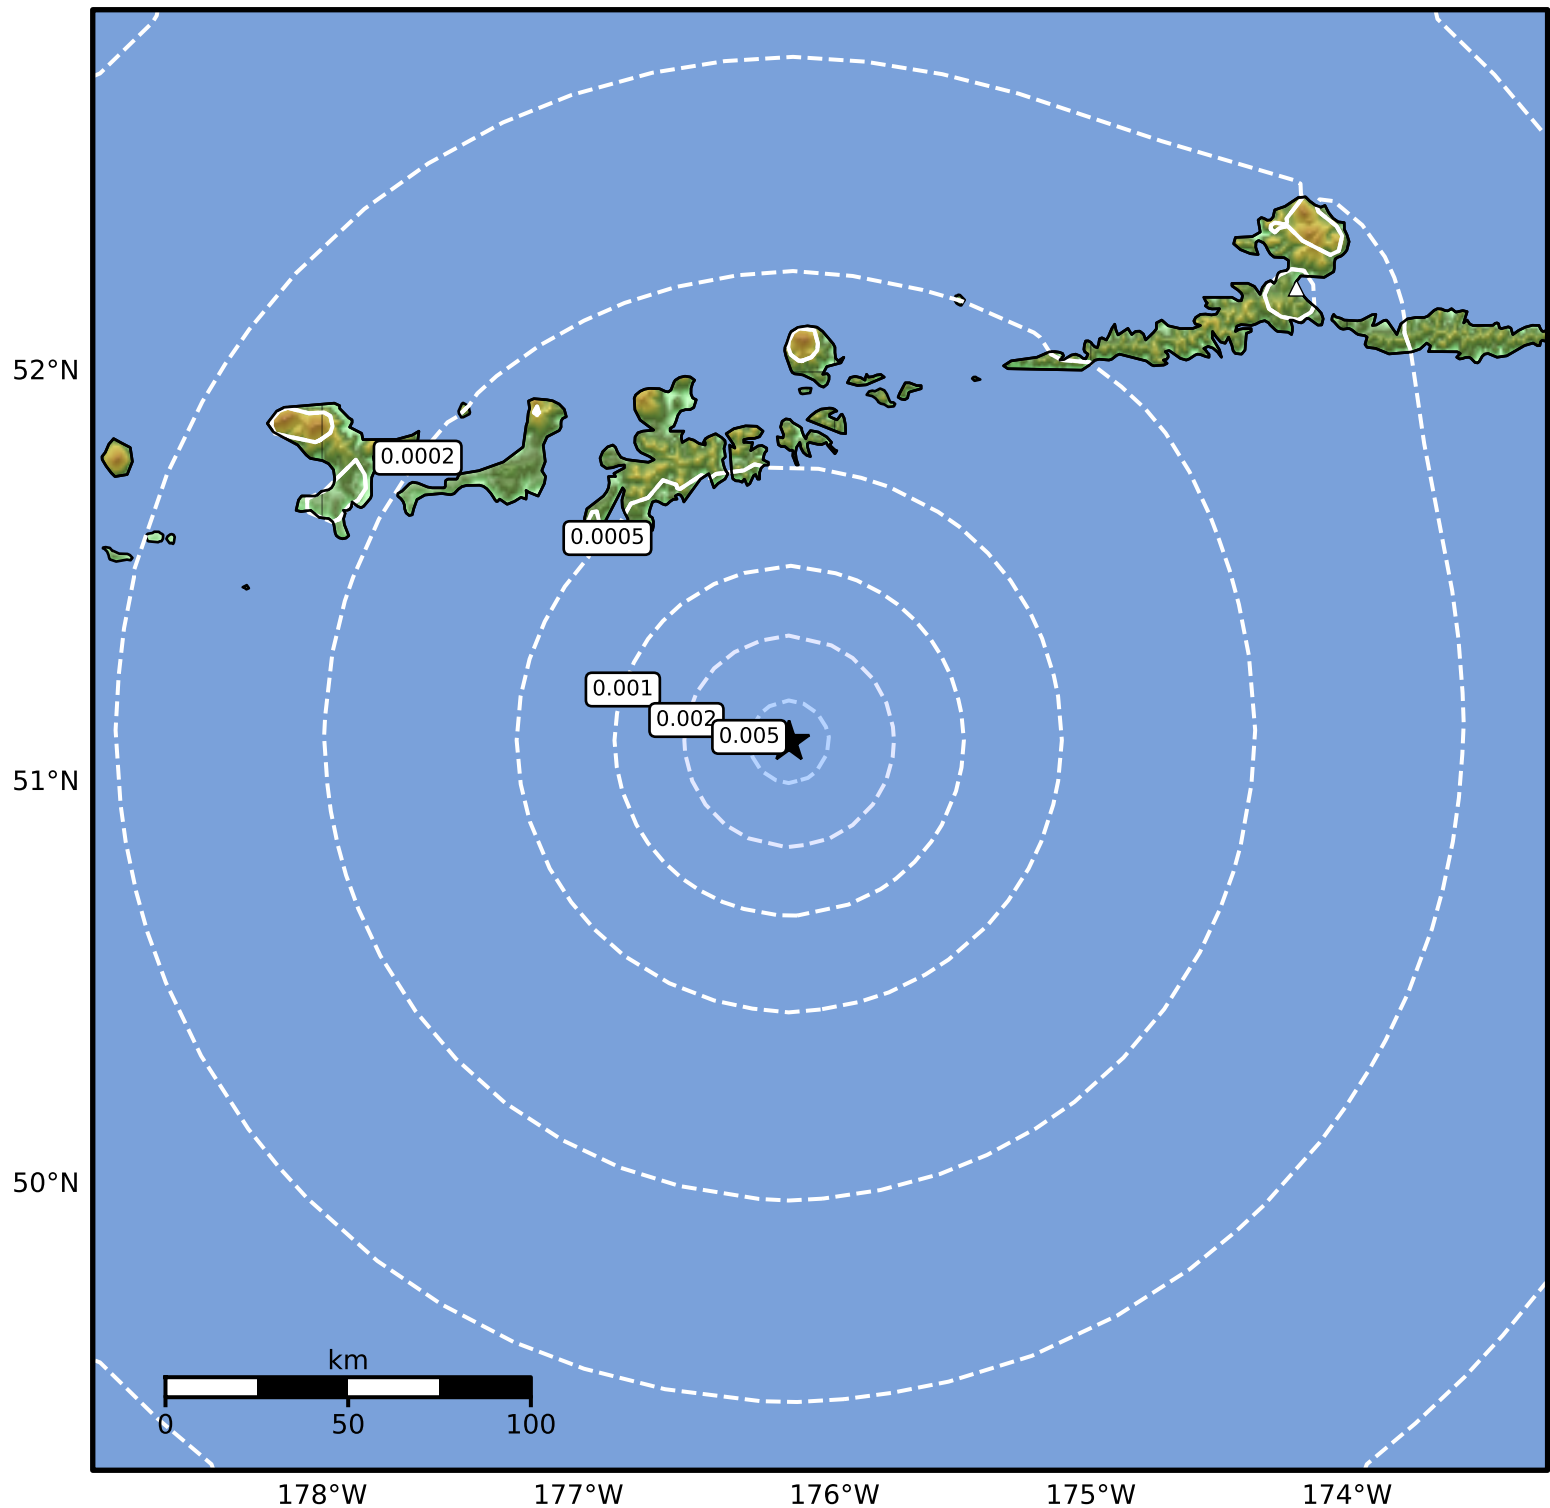

3.0 Second Peak Spectral Acceleration Map Alaska Earthquake Center
 ShakeMap: 92 km (57 miles) SSE of Adak
 Mar 20, 2025 16:15:05 UTC M3.6 N51.10 W176.18 Depth: 17.5km ID:ak0253mx2kwn

SA(3.0) (%g)	0.1	0.2	0.5	1	2	5	10	20	50
--------------	-----	-----	-----	---	---	---	----	----	----

Scale based on Worden et al. (2012)

Version 2: Processed 2025-03-20T18:58:28Z

△ Seismic Instrument ○ Reported Intensity

★ Epicenter