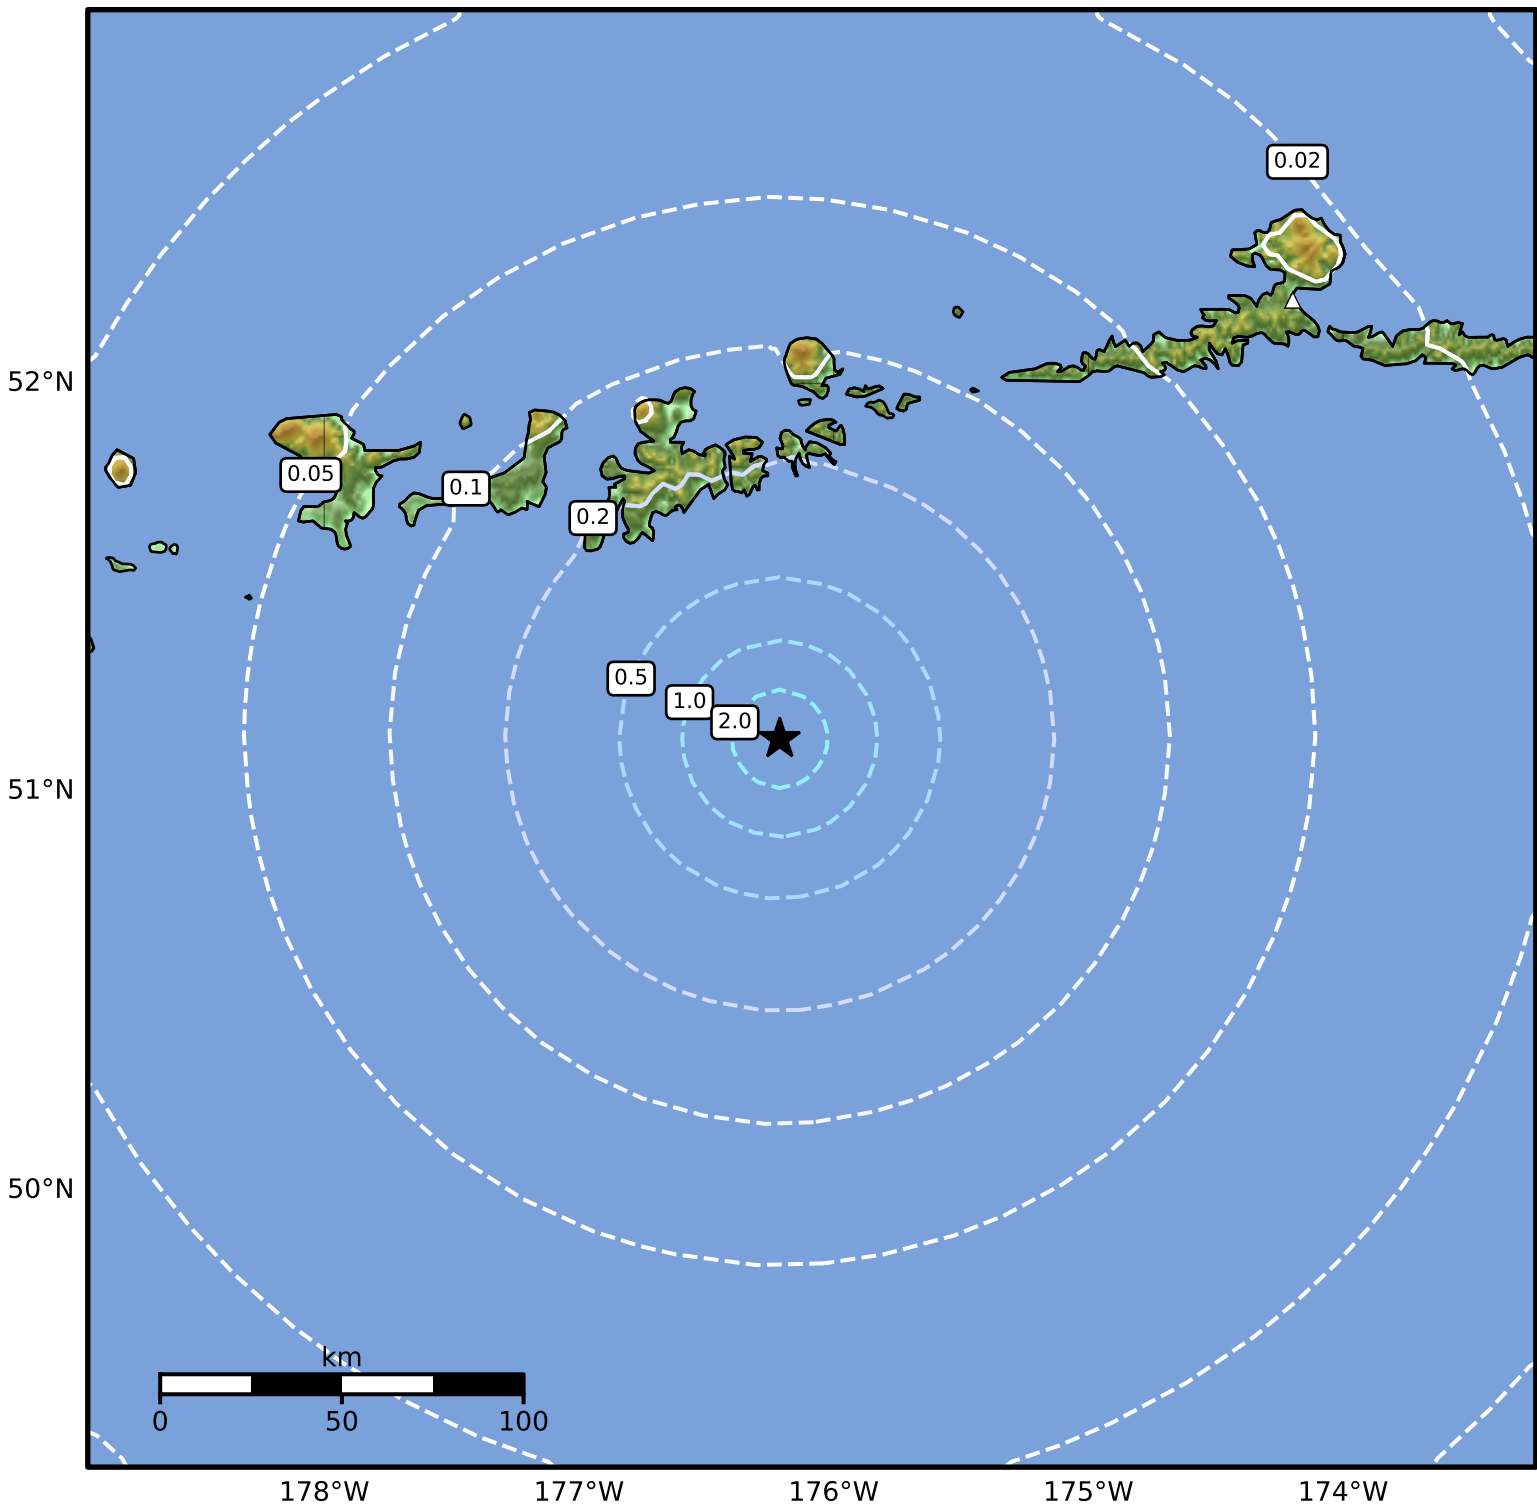

0.3 Second Peak Spectral Acceleration Map Alaska Earthquake Center
 ShakeMap: 88 km (55 miles) SSE of Adak
 Mar 20, 2025 17:56:24 UTC M4.3 N51.13 W176.21 Depth: 16.0km ID:ak0253mxwu8w

SA(0.3) (%g)	0.1	0.2	0.5	1	2	5	10	20	50	100	200
---------------------	------------	------------	------------	----------	----------	----------	-----------	-----------	-----------	------------	------------

Scale based on Worden et al. (2012)

Version 1: Processed 2025-03-20T17:58:55Z

△ Seismic Instrument ○ Reported Intensity

★ Epicenter