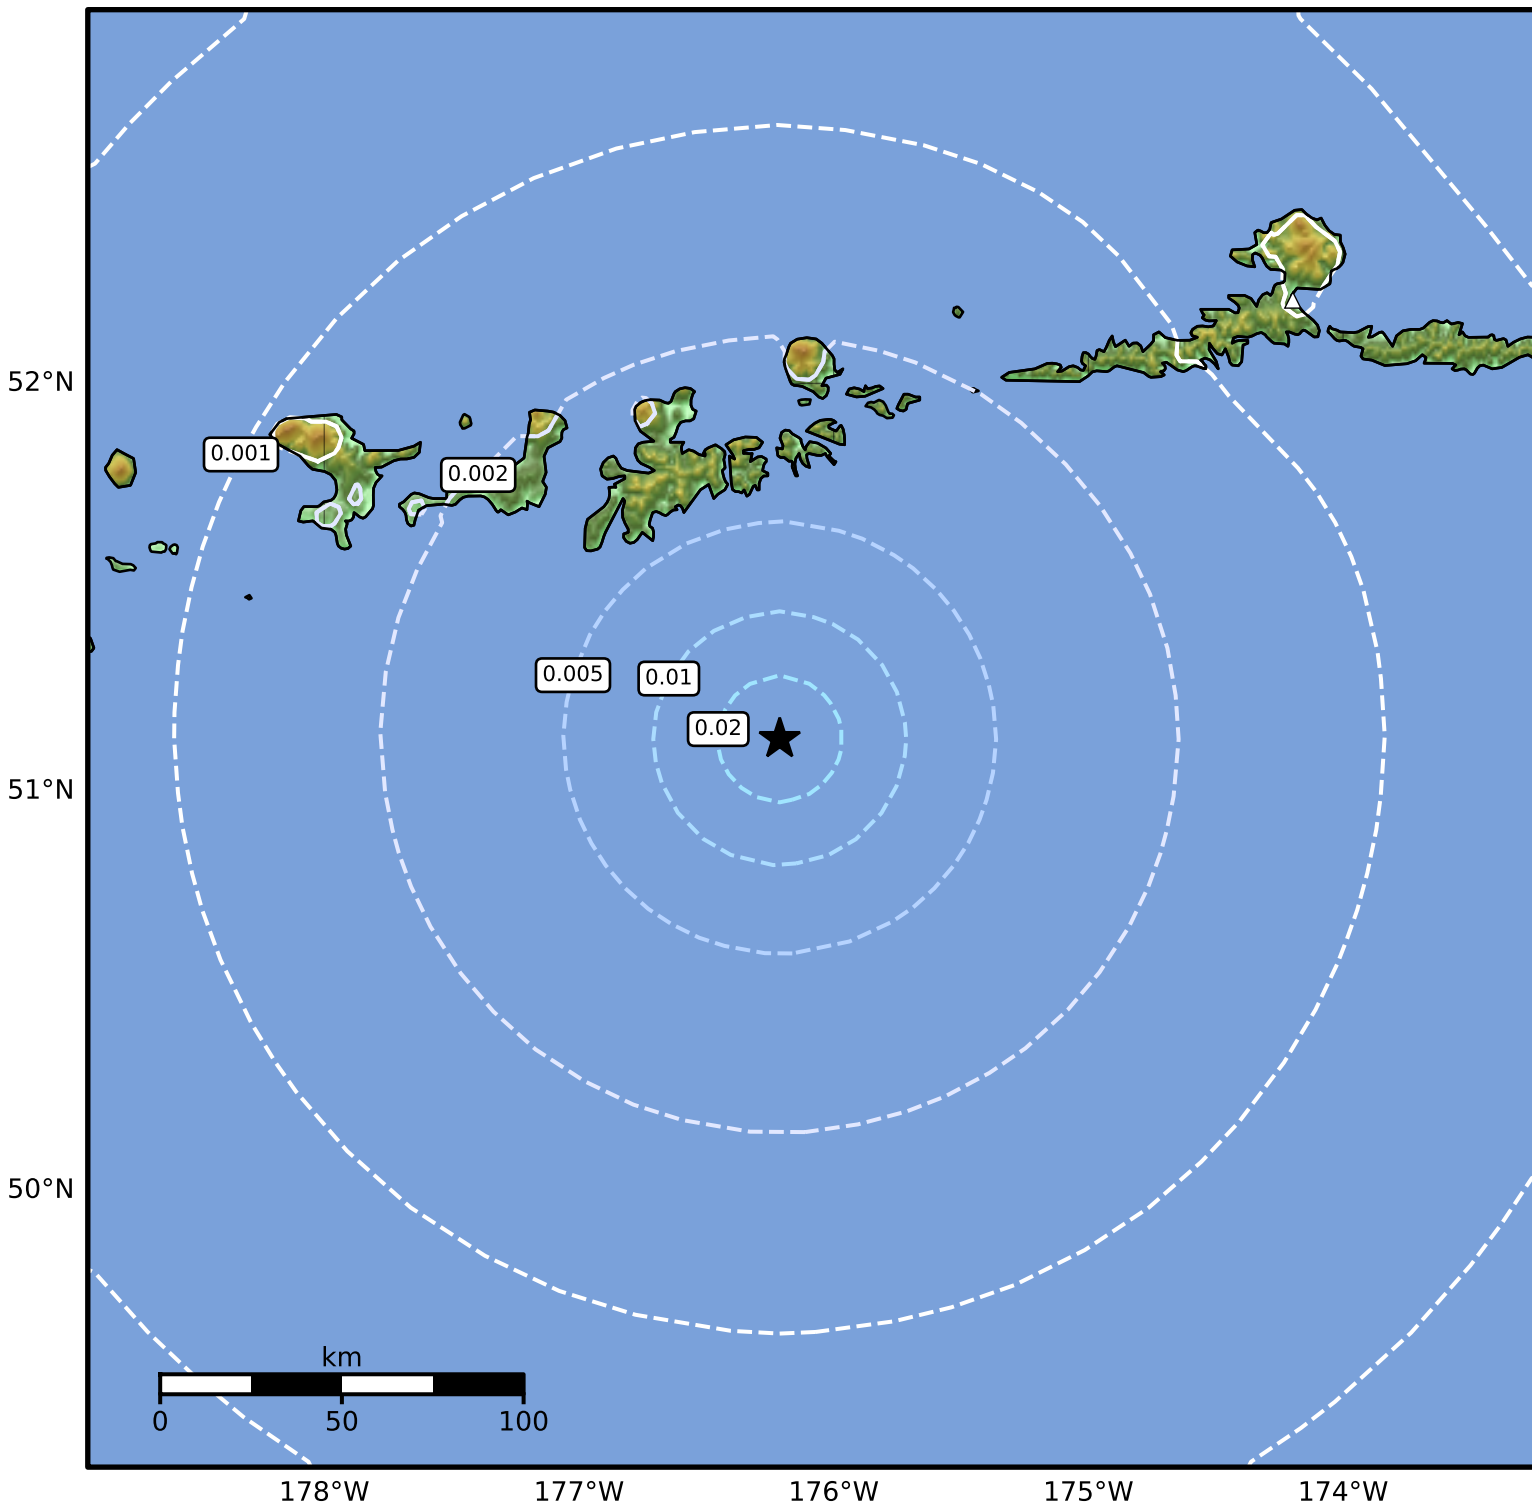

3.0 Second Peak Spectral Acceleration Map Alaska Earthquake Center
ShakeMap: 88 km (55 miles) SSE of Adak
Mar 20, 2025 17:56:24 UTC M4.3 N51.13 W176.21 Depth: 16.0km ID:ak0253mxwu8w

Scale based on Worden et al. (2012)

Version 1: Processed 2025-03-20T17:58:55Z

△ Seismic Instrument ○ Reported Intensity

★ Epicenter