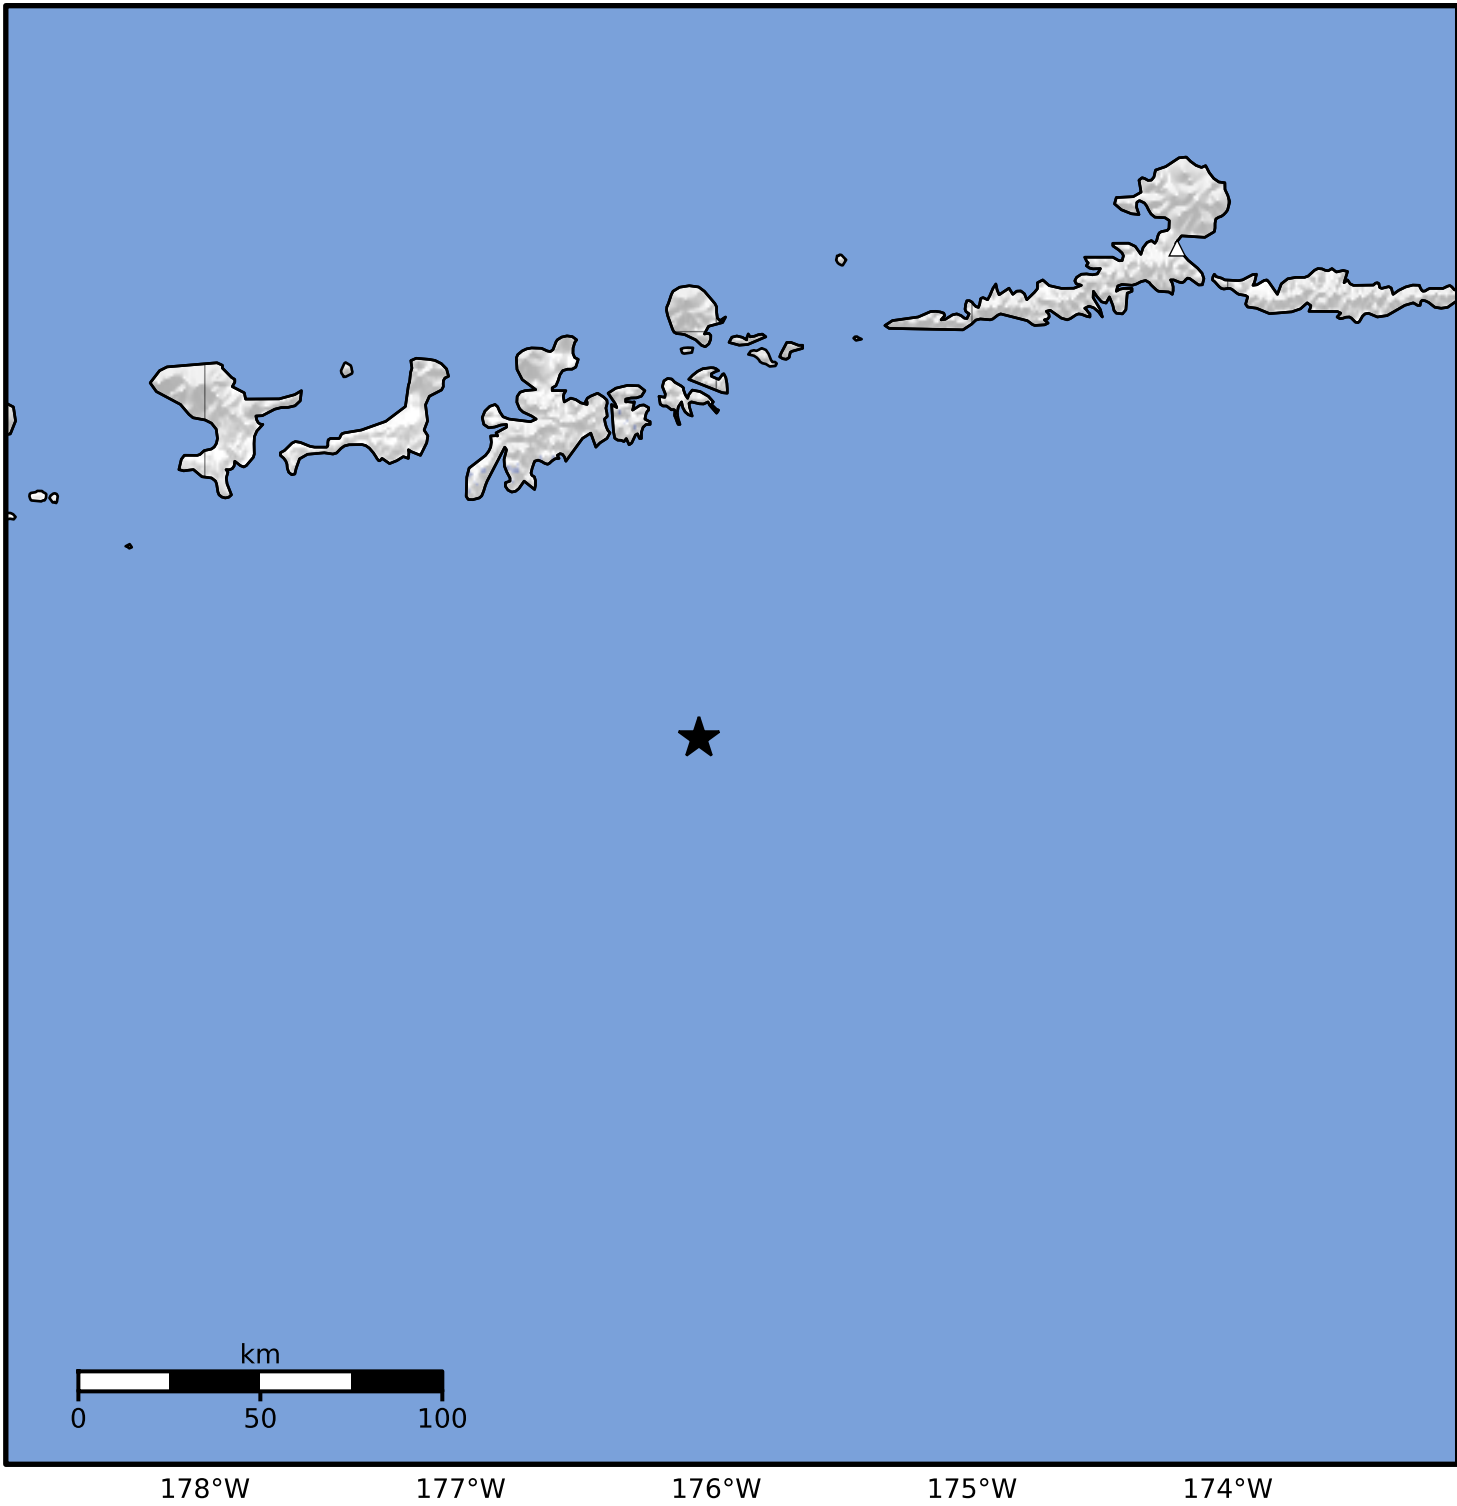

Macroseismic Intensity Map Alaska Earthquake Center
 ShakeMap: 105 km (65 miles) SSE of Adak
 Mar 20, 2025 20:28:34 UTC M3.6 N51.01 W176.07 Depth: 25.6km ID:ak0253mzj64g

SHAKING	Not felt	Weak	Light	Moderate	Strong	Very strong	Severe	Violent	Extreme
DAMAGE	None	None	None	Very light	Light	Moderate	Moderate/heavy	Heavy	Very heavy
PGA(%g)	<0.0464	0.297	2.76	6.2	11.5	21.5	40.1	74.7	>139
PGV(cm/s)	<0.0215	0.135	1.41	4.65	9.64	20	41.4	85.8	>178
INTENSITY	I	II-III	IV	V	VI	VII	VIII	IX	X+

Scale based on Worden et al. (2012)

Version 2: Processed 2025-03-21T04:27:09Z

△ Seismic Instrument ○ Reported Intensity

★ Epicenter