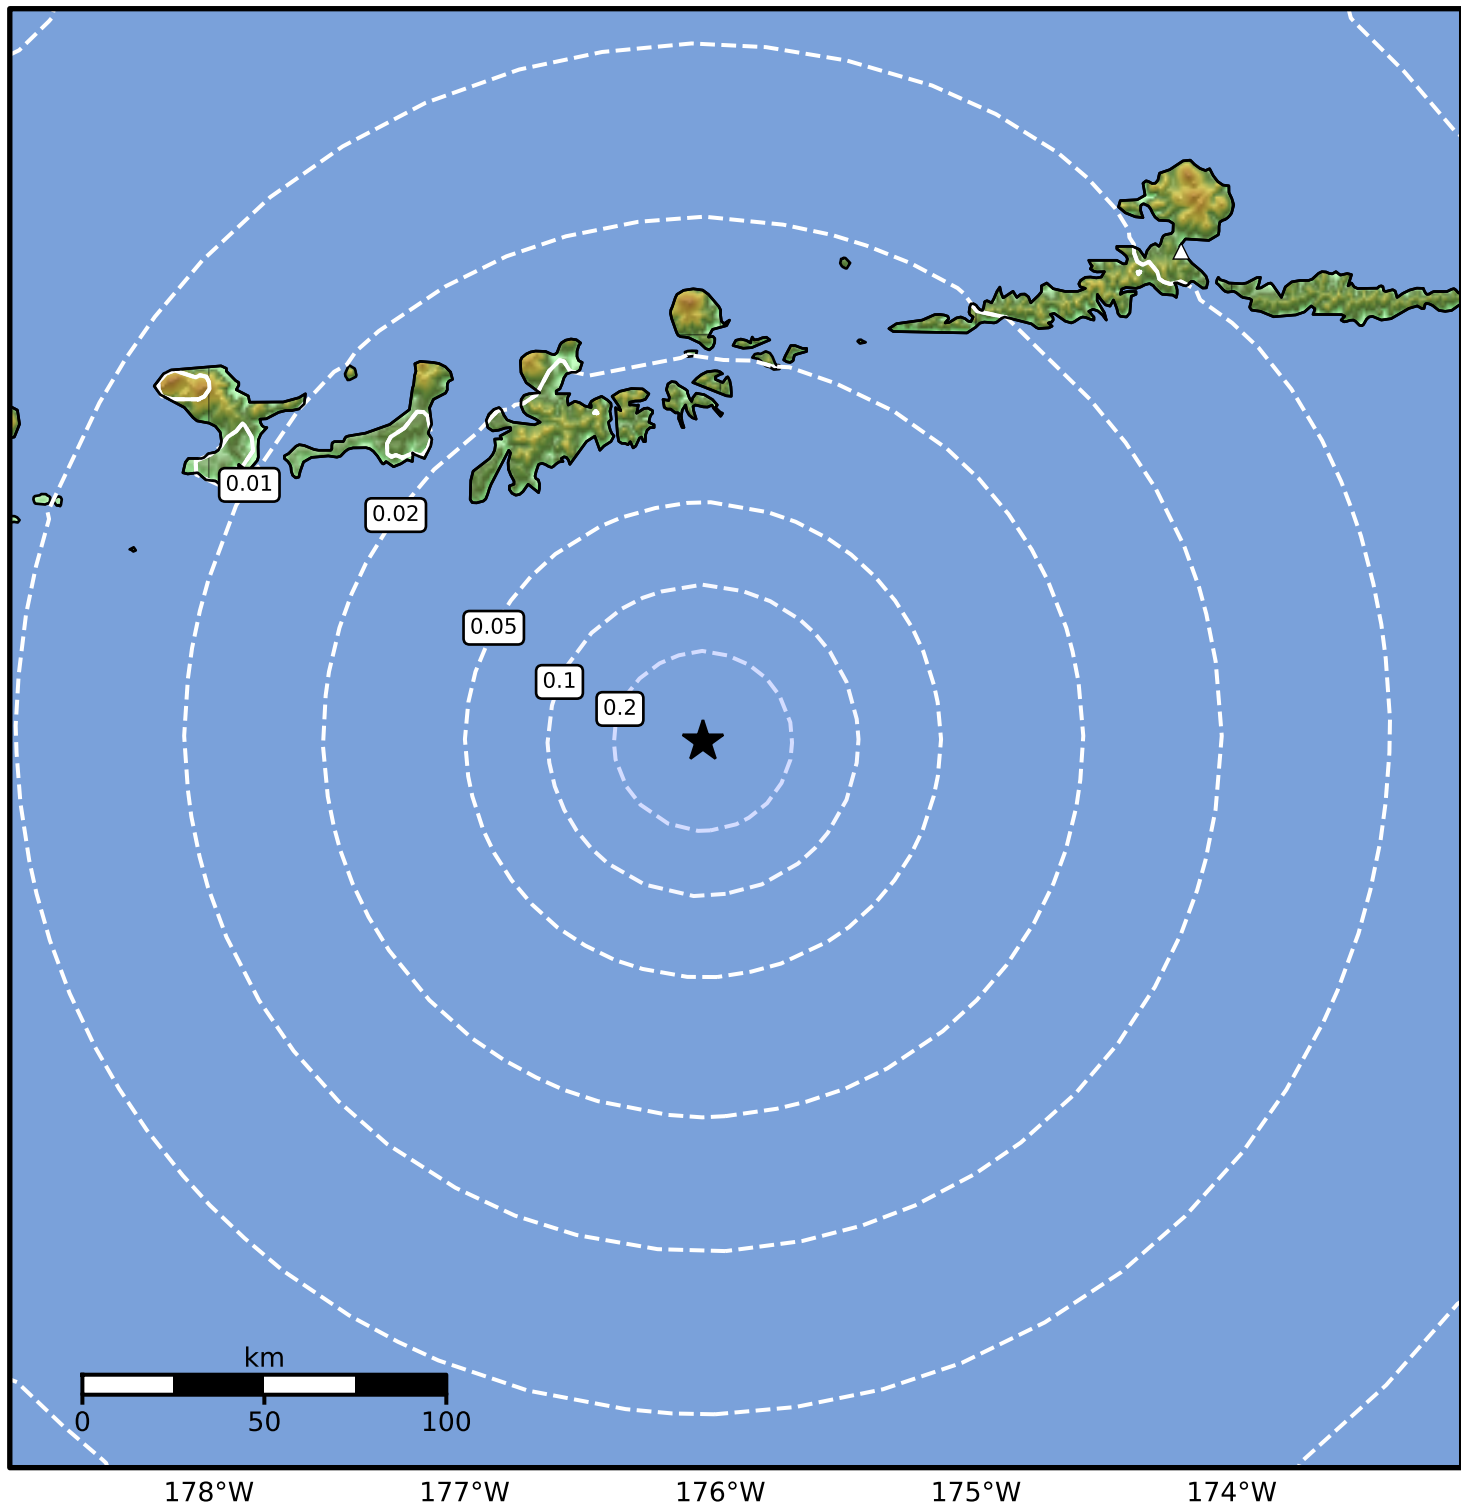

0.3 Second Peak Spectral Acceleration Map Alaska Earthquake Center
 ShakeMap: 105 km (65 miles) SSE of Adak
 Mar 20, 2025 20:28:34 UTC M3.6 N51.01 W176.07 Depth: 25.6km ID:ak0253mzj64g

SA(0.3) (%g)	0.1	0.2	0.5	1	2	5	10	20	50	100	200
---------------------	------------	------------	------------	----------	----------	----------	-----------	-----------	-----------	------------	------------

Scale based on Worden et al. (2012)

Version 2: Processed 2025-03-21T04:27:09Z

△ Seismic Instrument ○ Reported Intensity

★ Epicenter