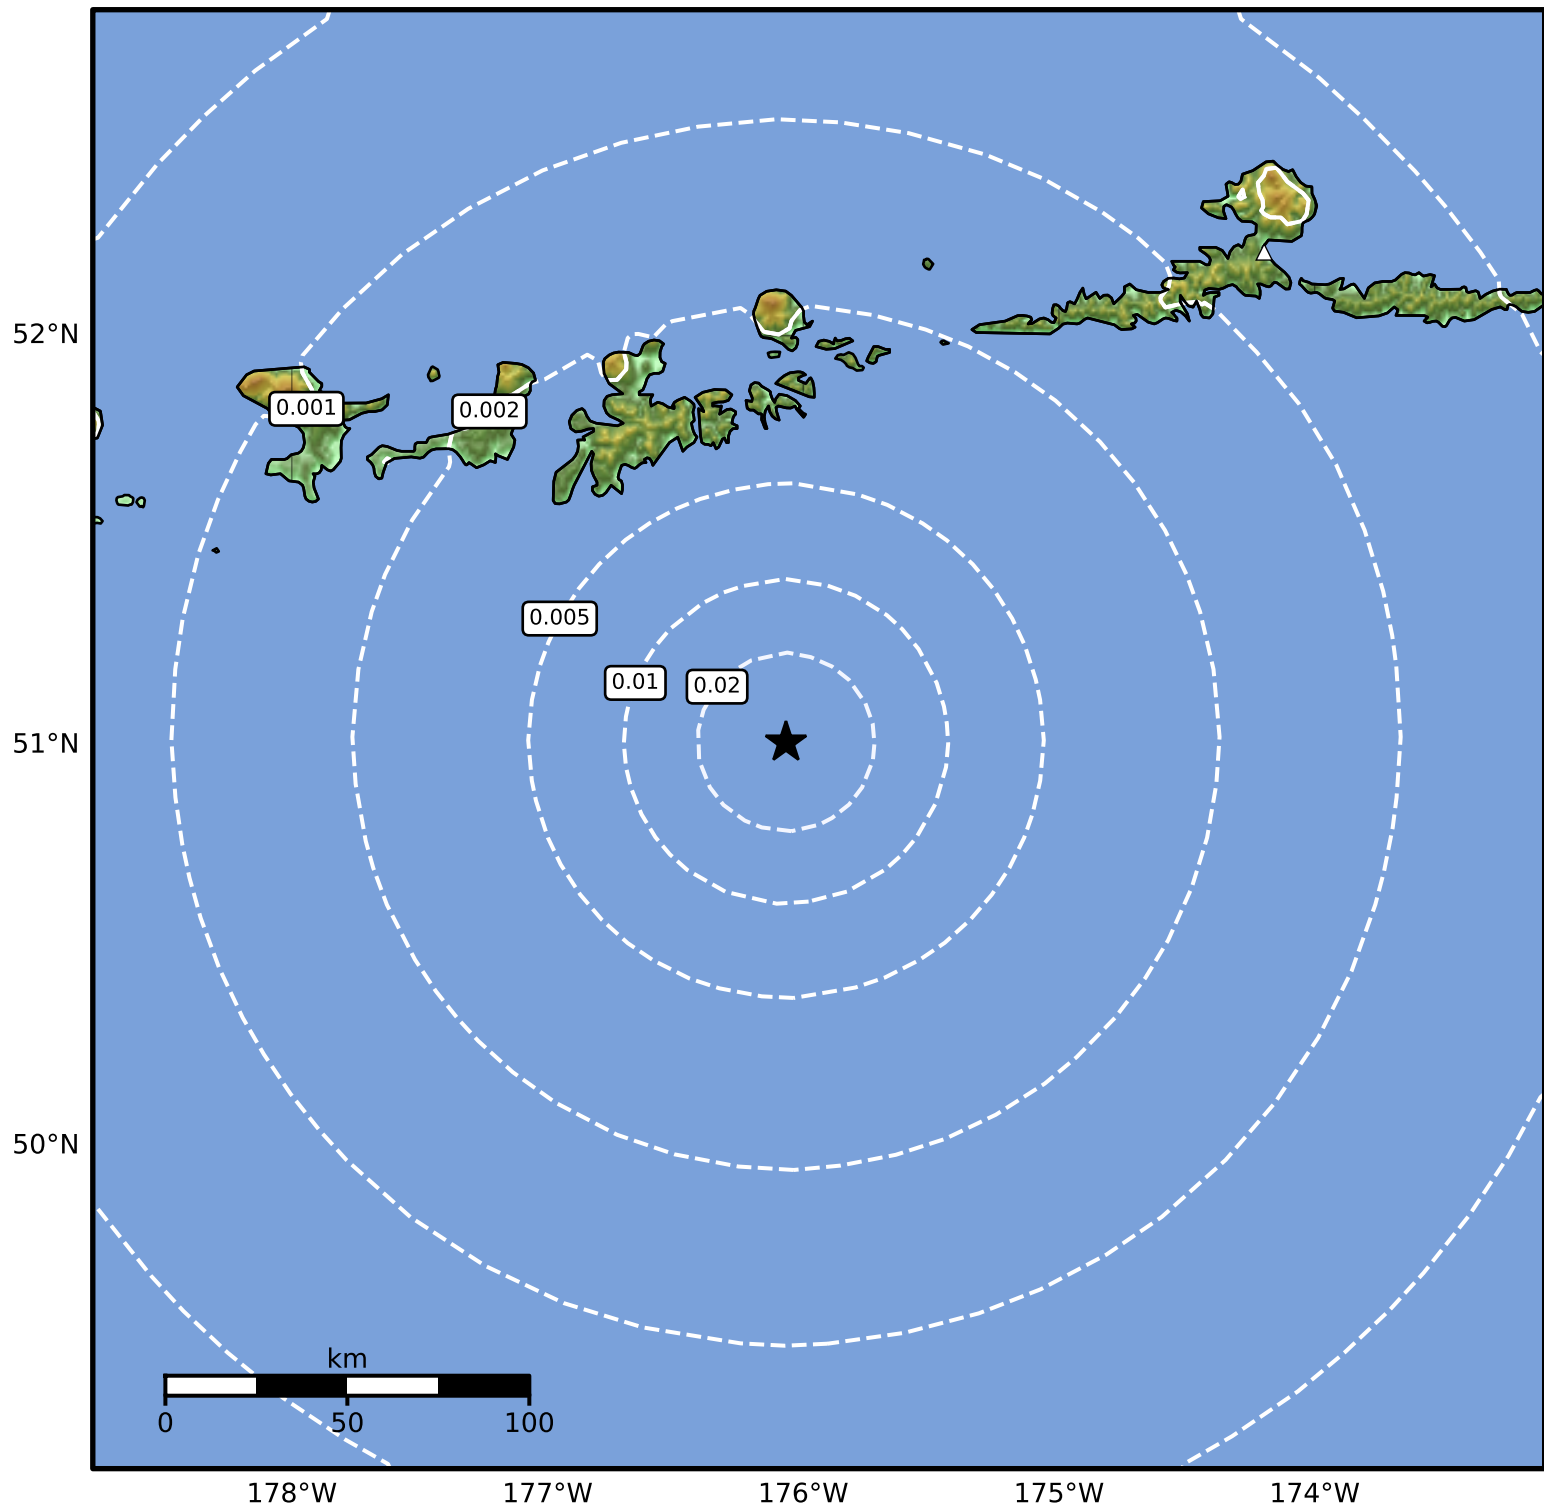

1.0 Second Peak Spectral Acceleration Map Alaska Earthquake Center
ShakeMap: 105 km (65 miles) SSE of Adak
Mar 20, 2025 20:28:34 UTC M3.6 N51.01 W176.07 Depth: 25.6km ID:ak0253mzj64g

SA(1.0) (%g)	0.1	0.2	0.5	1	2	5	10	20	50	100	200
--------------	-----	-----	-----	---	---	---	----	----	----	-----	-----

Scale based on Worden et al. (2012)

Version 2: Processed 2025-03-21T04:27:09Z

△ Seismic Instrument ○ Reported Intensity

★ Epicenter