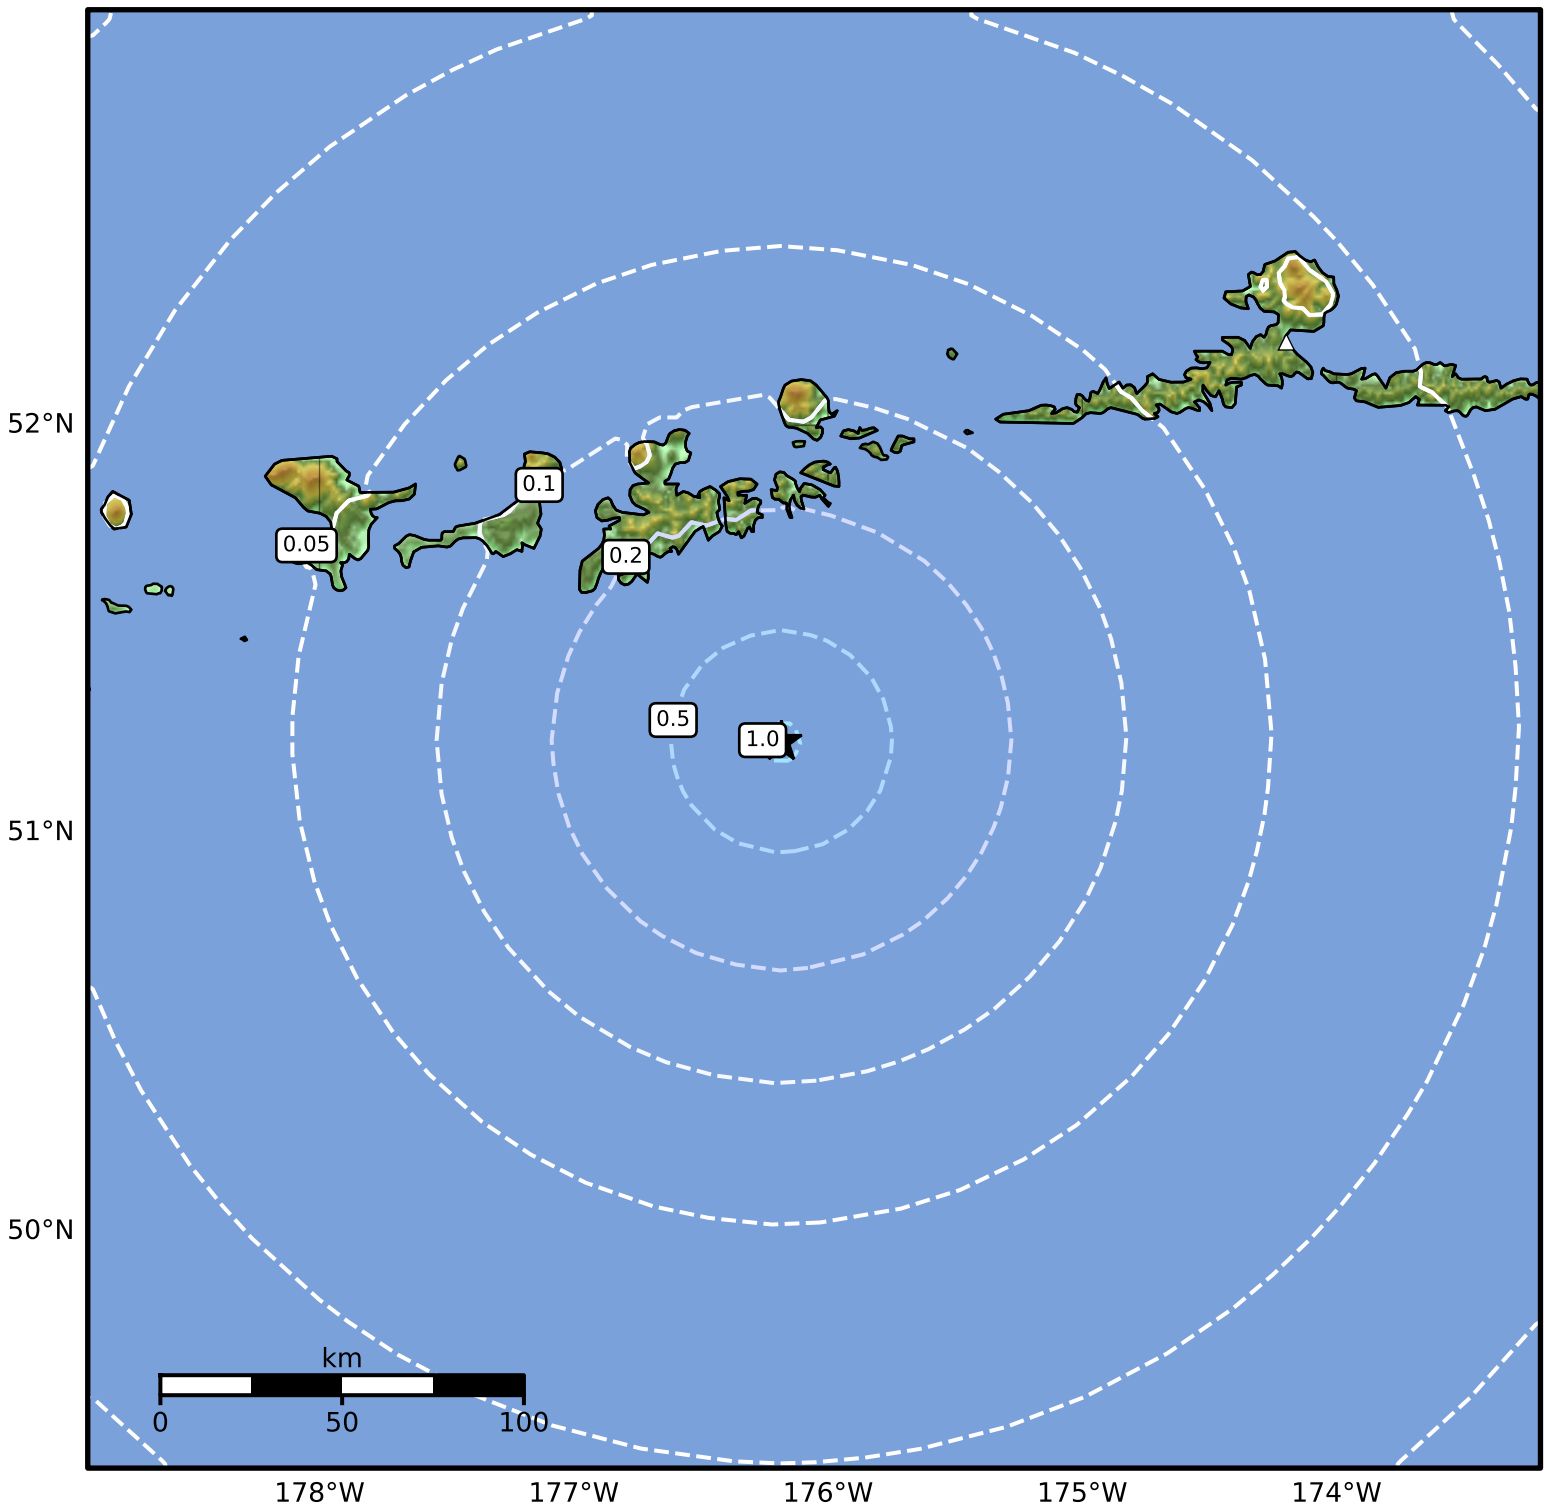

0.3 Second Peak Spectral Acceleration Map Alaska Earthquake Center
 ShakeMap: 79 km (49 miles) SSE of Adak
 Mar 21, 2025 01:19:49 UTC M4.2 N51.23 W176.18 Depth: 29.4km ID:ak0253obpdjs

SA(0.3) (%g)	0.1	0.2	0.5	1	2	5	10	20	50	100	200
--------------	-----	-----	-----	---	---	---	----	----	----	-----	-----

Scale based on Worden et al. (2012)

Version 2: Processed 2025-03-21T04:11:43Z

△ Seismic Instrument ○ Reported Intensity

★ Epicenter