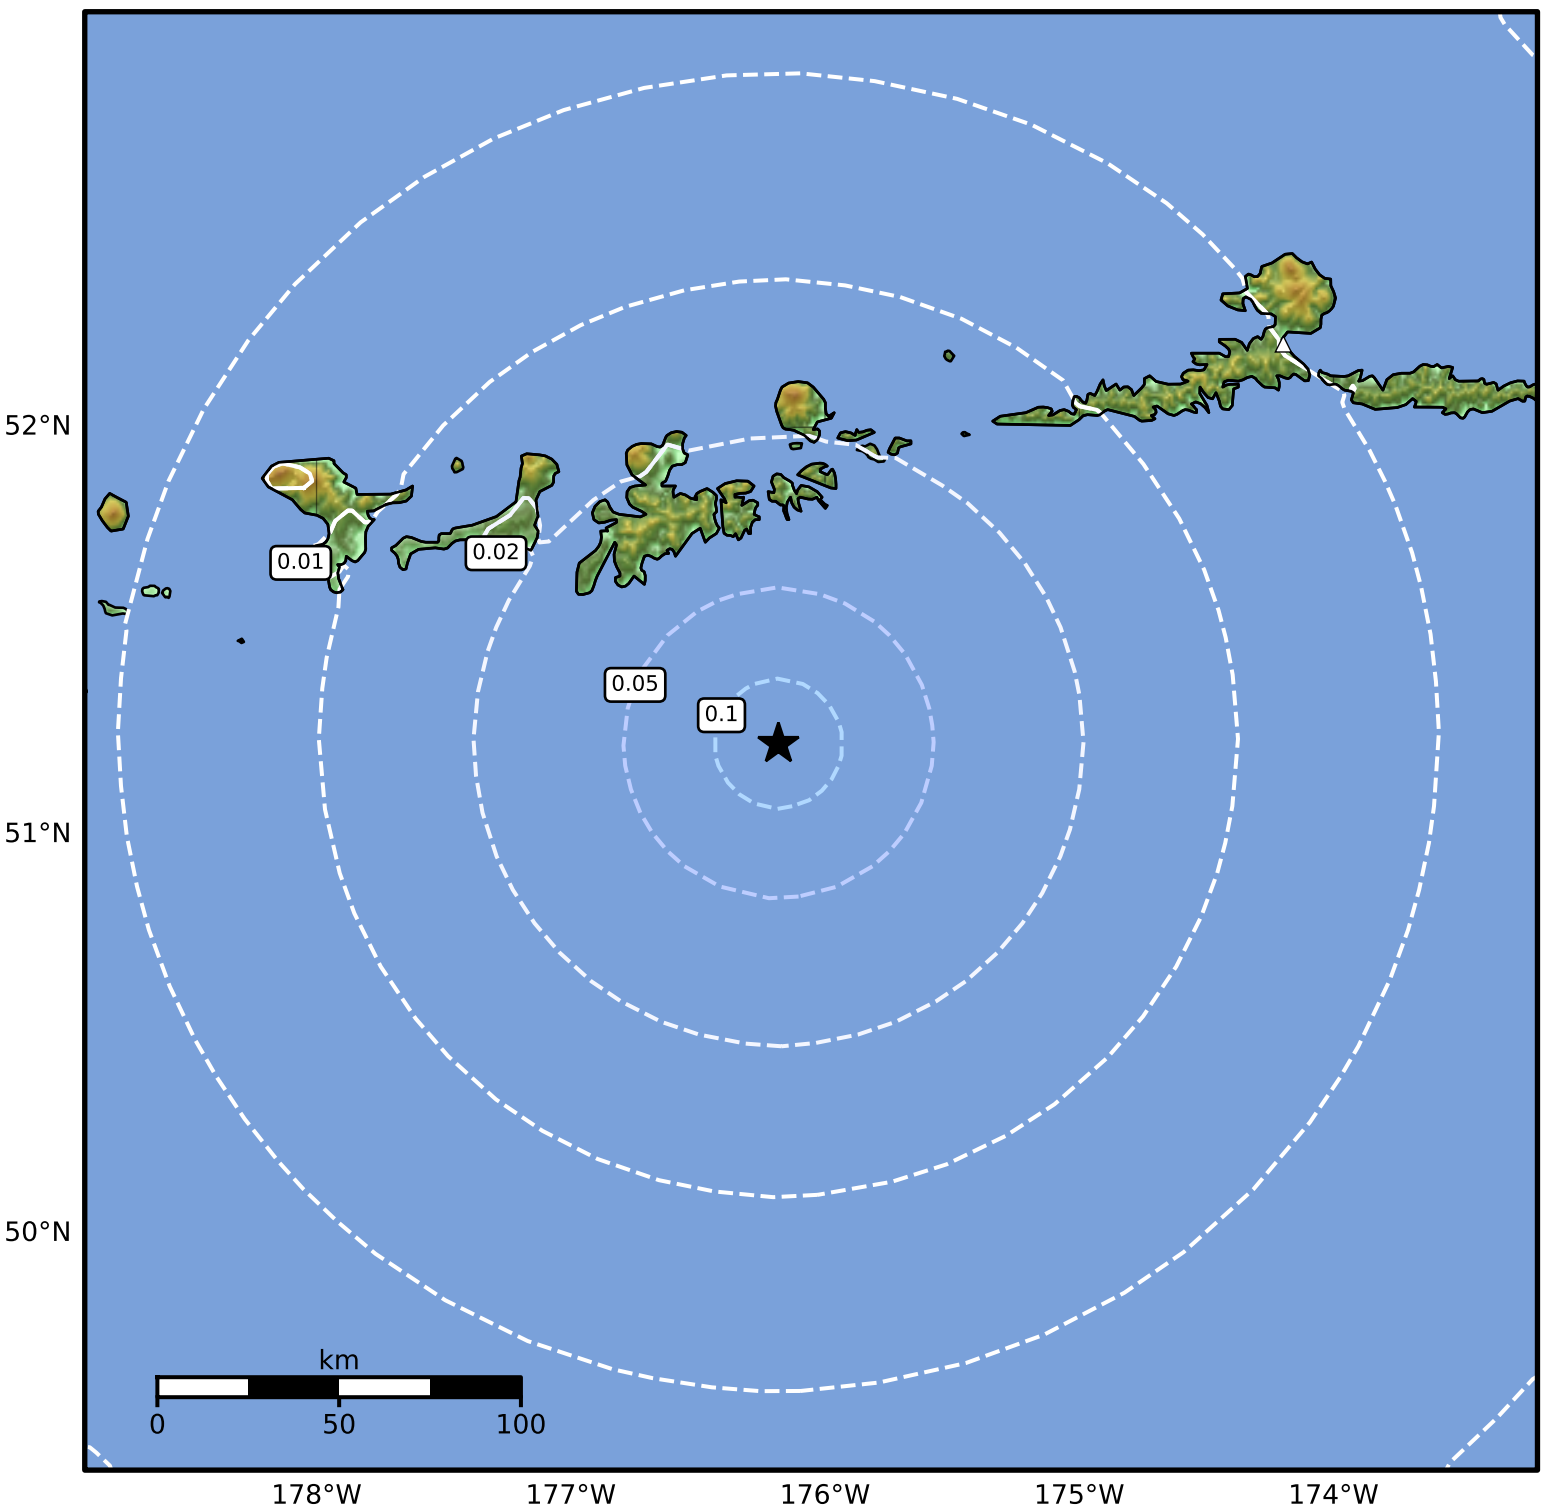

1.0 Second Peak Spectral Acceleration Map Alaska Earthquake Center  
 ShakeMap: 79 km (49 miles) SSE of Adak  
 Mar 21, 2025 01:19:49 UTC M4.2 N51.23 W176.18 Depth: 29.4km ID:ak0253obpdjs

SA(1.0) (%g)	0.1	0.2	0.5	1	2	5	10	20	50	100	200

Scale based on Worden et al. (2012)

Version 2: Processed 2025-03-21T04:11:43Z

△ Seismic Instrument ○ Reported Intensity

★ Epicenter