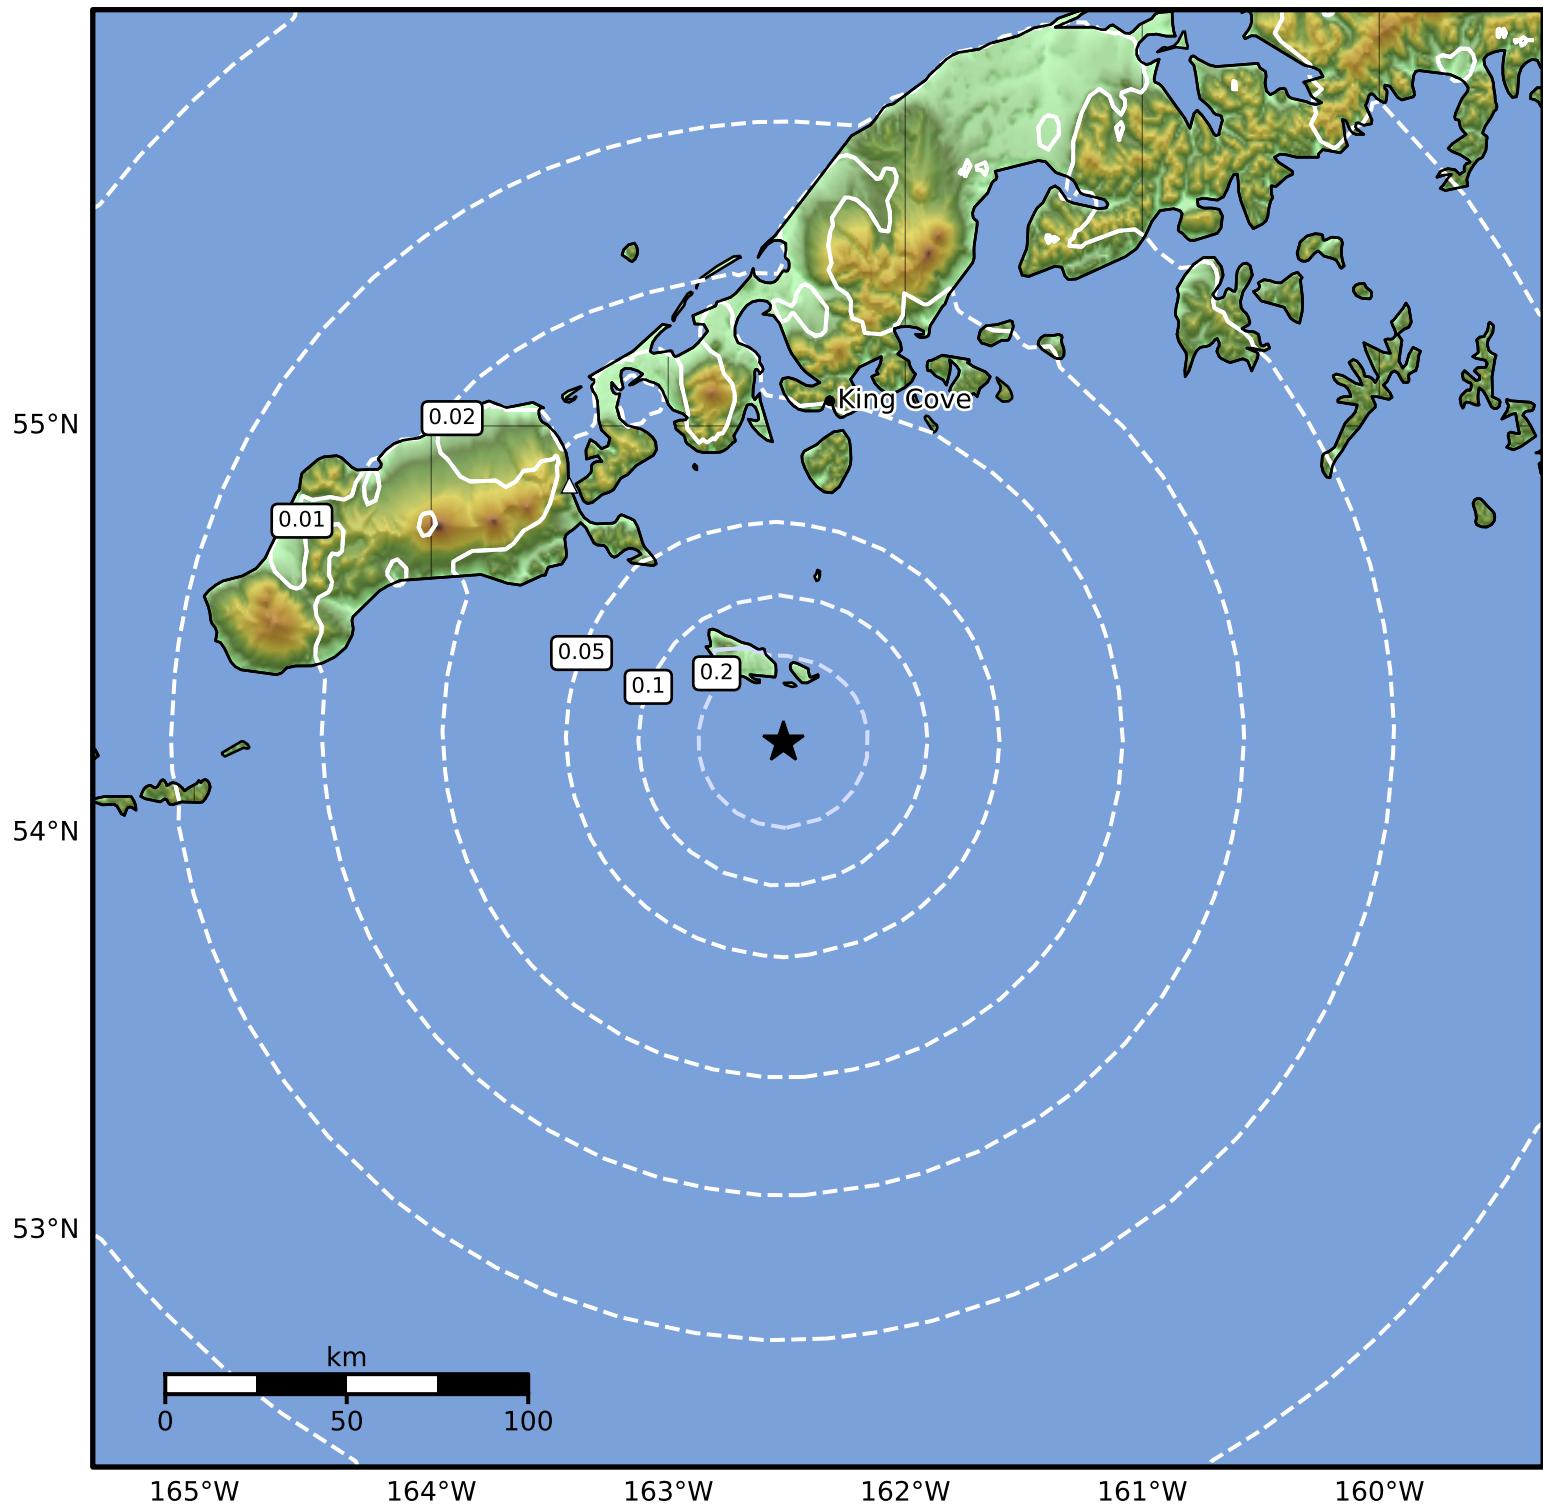

0.3 Second Peak Spectral Acceleration Map Alaska Earthquake Center  
 ShakeMap: 90 km (56 miles) SE of False Pass  
 Mar 21, 2025 02:36:42 UTC M3.6 N54.22 W162.51 Depth: 25.7km ID:ak0253ocef1

<b>SA(0.3) (%g)</b>	<b>0.1</b>	<b>0.2</b>	<b>0.5</b>	<b>1</b>	<b>2</b>	<b>5</b>	<b>10</b>	<b>20</b>	<b>50</b>	<b>100</b>	<b>200</b>
---------------------	------------	------------	------------	----------	----------	----------	-----------	-----------	-----------	------------	------------

Scale based on Worden et al. (2012)

Version 2: Processed 2025-03-21T04:33:20Z

△ Seismic Instrument ○ Reported Intensity

★ Epicenter