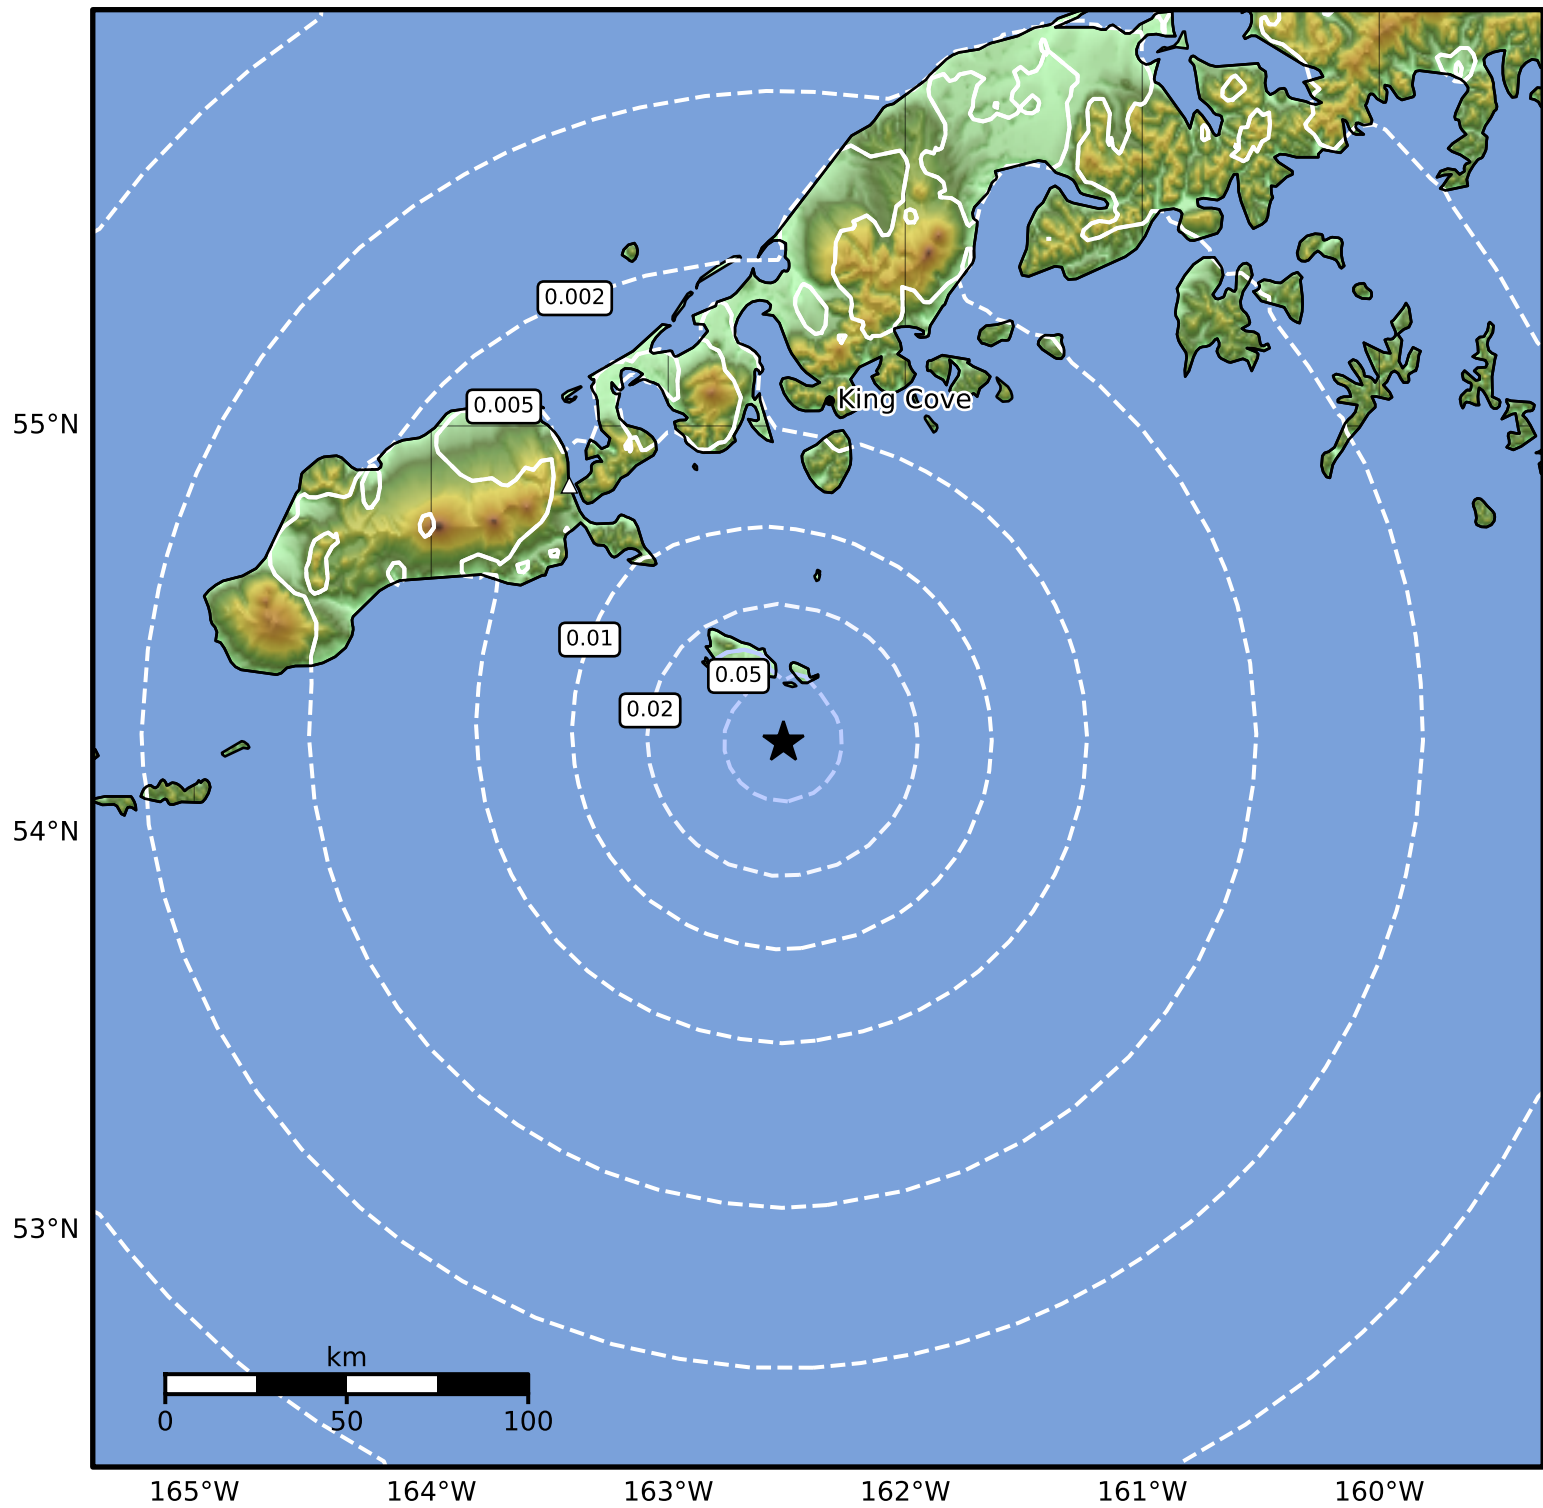

1.0 Second Peak Spectral Acceleration Map Alaska Earthquake Center  
ShakeMap: 90 km (56 miles) SE of False Pass  
Mar 21, 2025 02:36:42 UTC M3.6 N54.22 W162.51 Depth: 25.7km ID:ak0253ocefu1

<b>SA(1.0) (%g)</b>	<b>0.1</b>	<b>0.2</b>	<b>0.5</b>	<b>1</b>	<b>2</b>	<b>5</b>	<b>10</b>	<b>20</b>	<b>50</b>	<b>100</b>	<b>200</b>
---------------------	------------	------------	------------	----------	----------	----------	-----------	-----------	-----------	------------	------------

Scale based on Worden et al. (2012)

Version 2: Processed 2025-03-21T04:33:20Z

△ Seismic Instrument ○ Reported Intensity

★ Epicenter