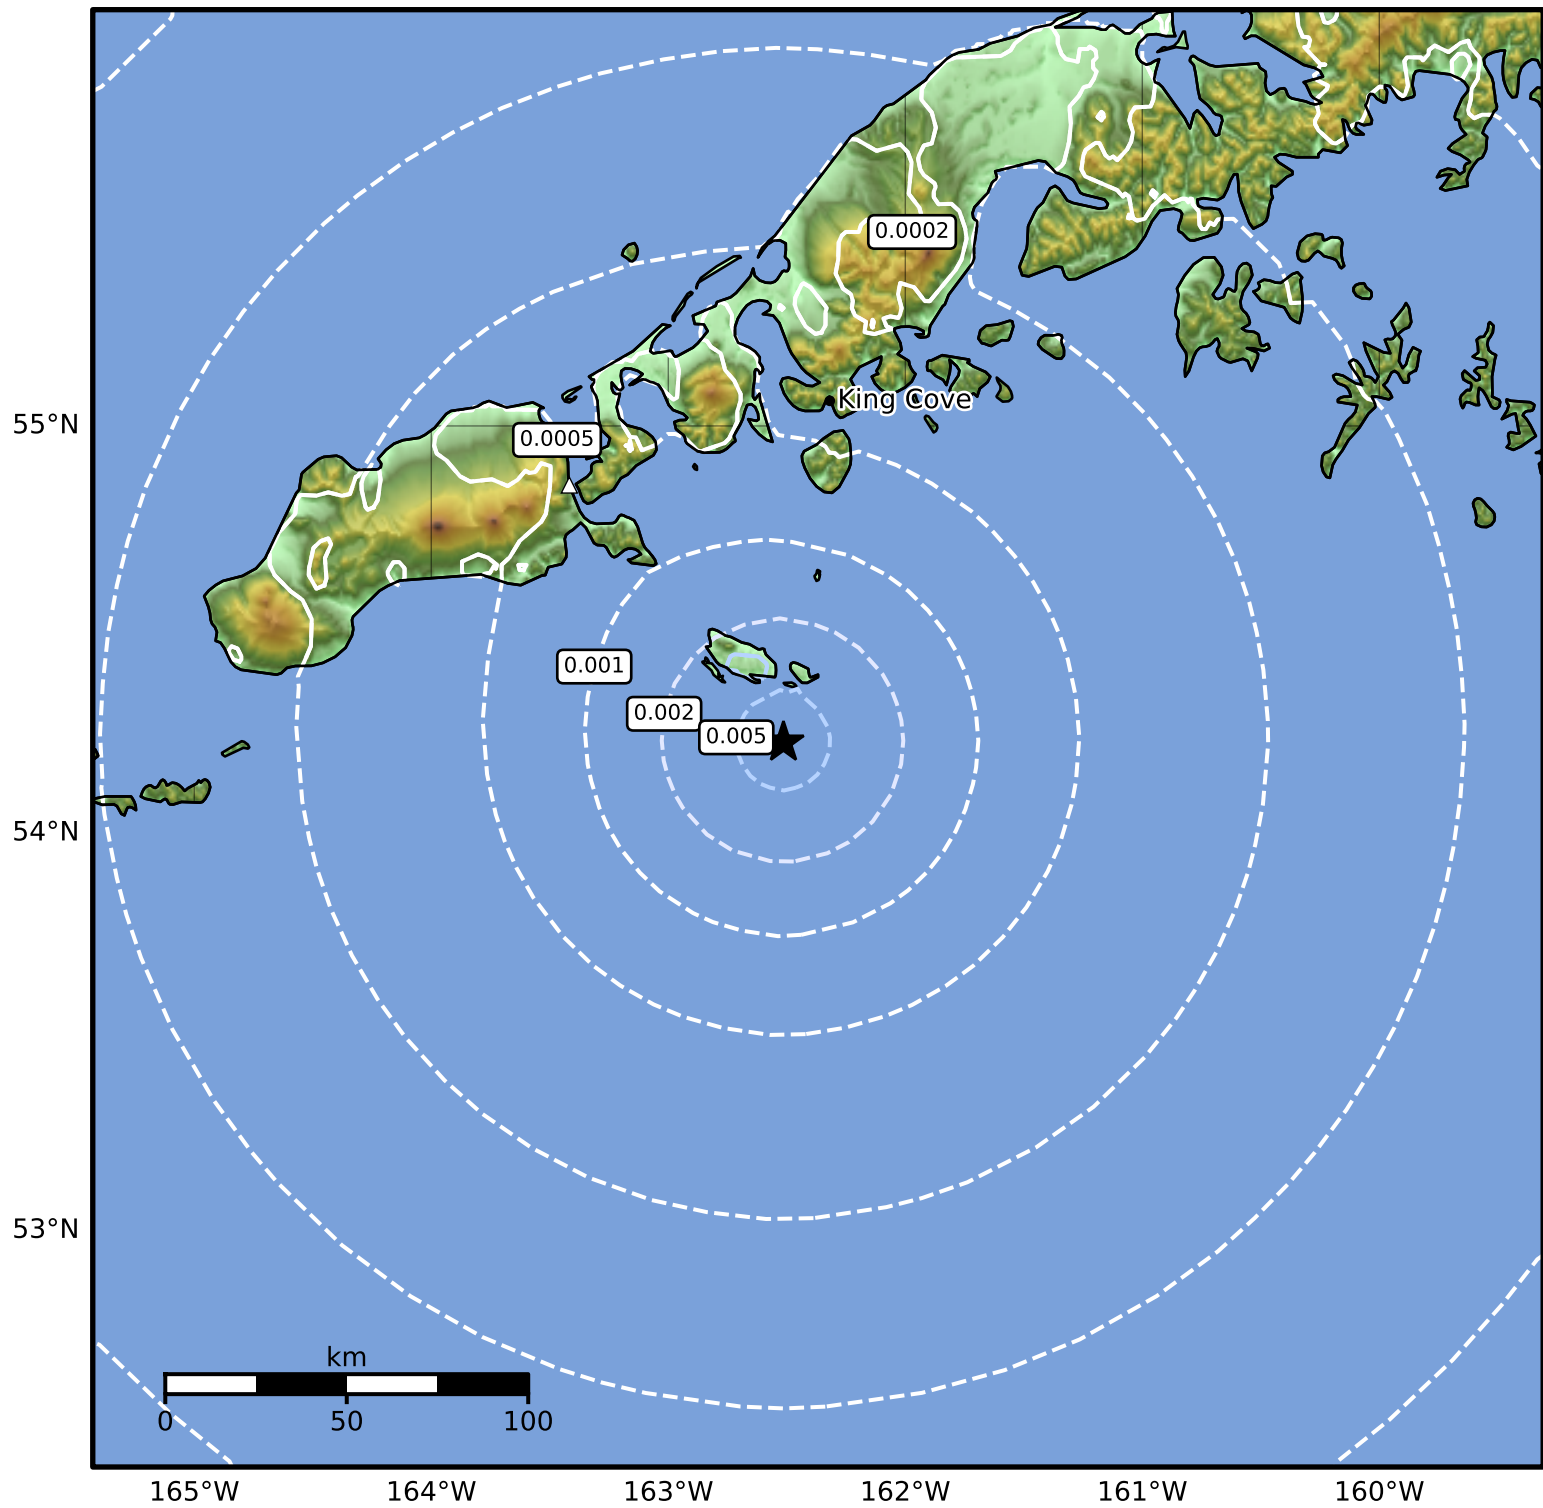

3.0 Second Peak Spectral Acceleration Map Alaska Earthquake Center
 ShakeMap: 90 km (56 miles) SE of False Pass
 Mar 21, 2025 02:36:42 UTC M3.6 N54.22 W162.51 Depth: 25.7km ID:ak0253ocefu1

SA(3.0) (%g)	0.1	0.2	0.5	1	2	5	10	20	50
--------------	-----	-----	-----	---	---	---	----	----	----

Scale based on Worden et al. (2012)

Version 2: Processed 2025-03-21T04:33:20Z

△ Seismic Instrument

○ Reported Intensity

★ Epicenter