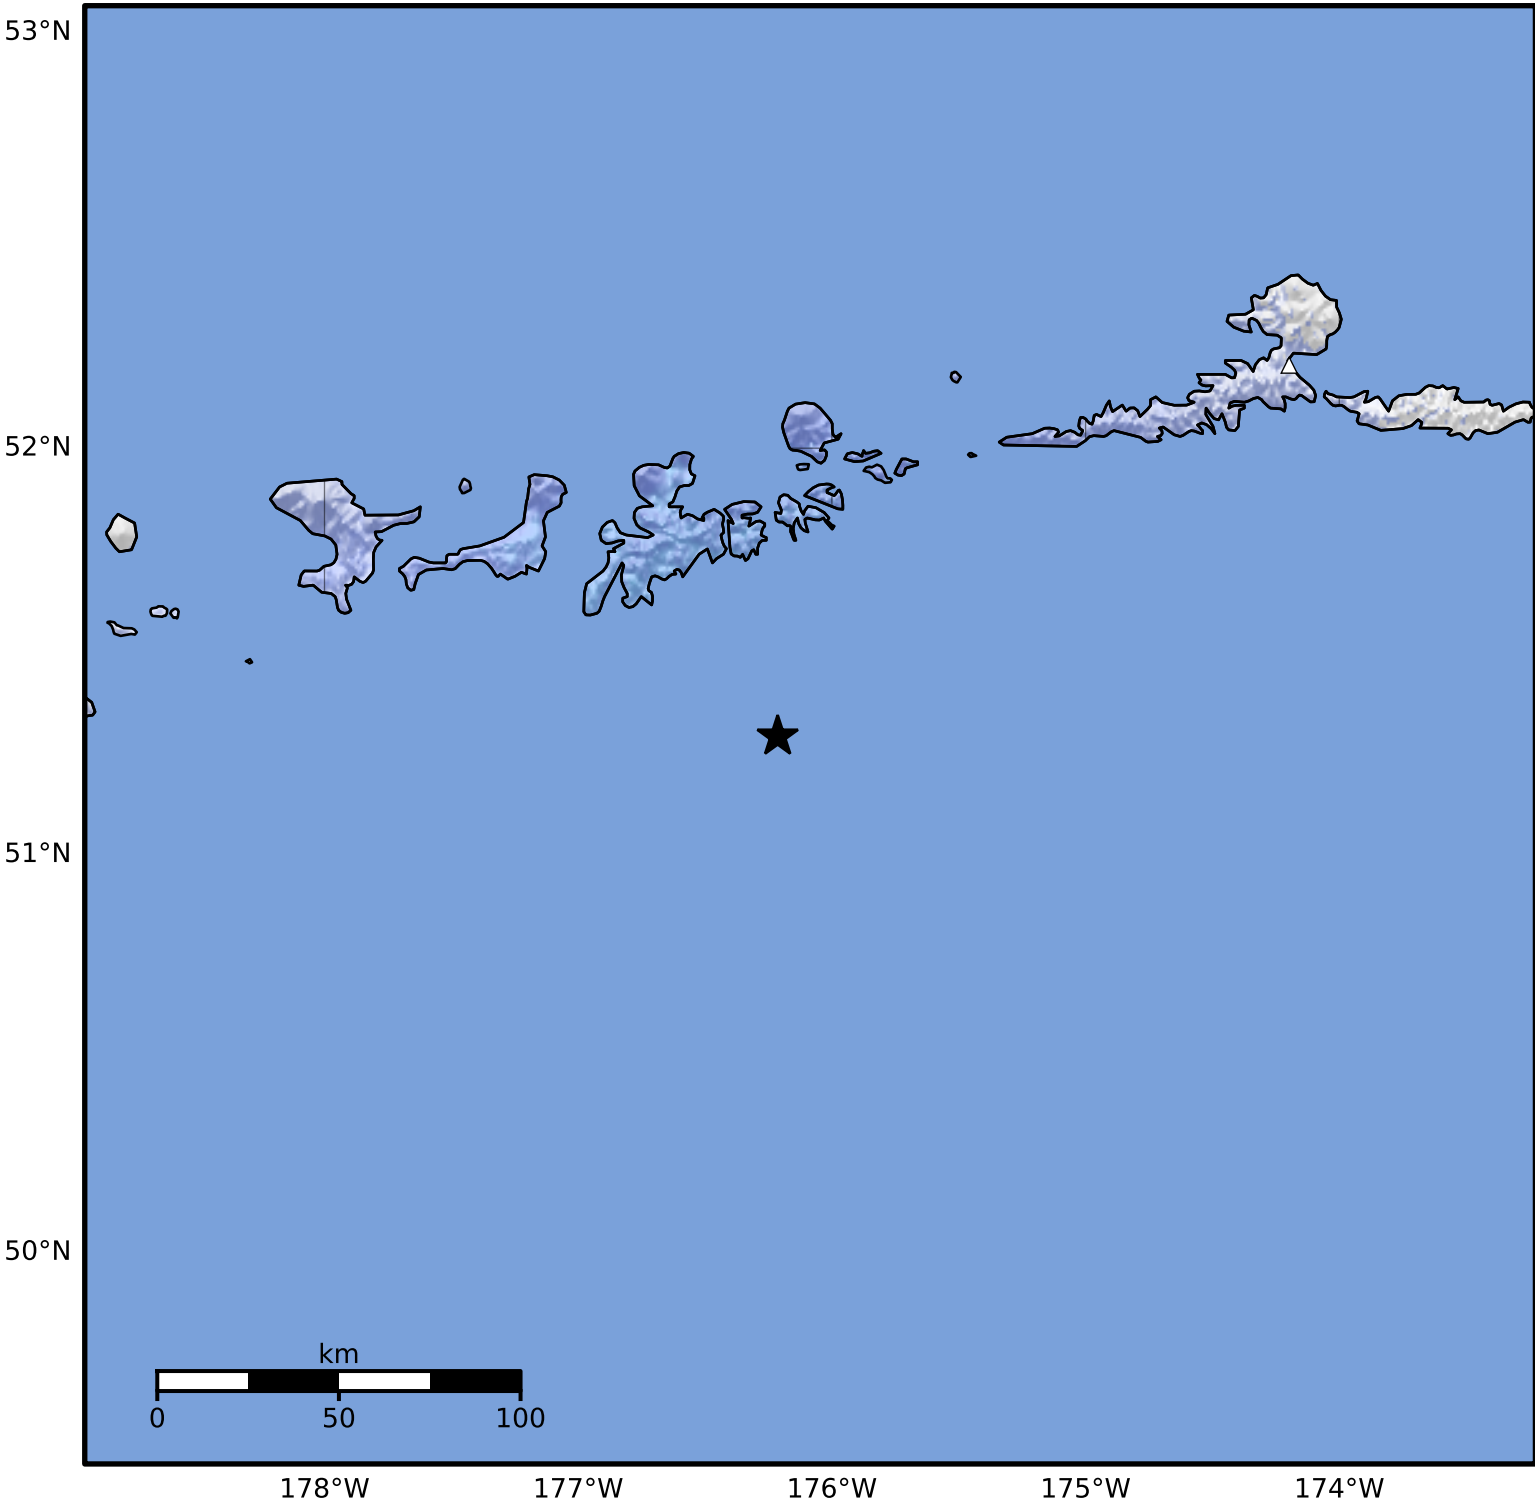

Macroseismic Intensity Map Alaska Earthquake Center
 ShakeMap: 71 km (44 miles) SSE of Adak
 Mar 21, 2025 05:29:40 UTC M4.3 N51.29 W176.21 Depth: 41.1km ID:ak0253oe581y

SHAKING	Not felt	Weak	Light	Moderate	Strong	Very strong	Severe	Violent	Extreme
DAMAGE	None	None	None	Very light	Light	Moderate	Moderate/heavy	Heavy	Very heavy
PGA(%g)	<0.0464	0.297	2.76	6.2	11.5	21.5	40.1	74.7	>139
PGV(cm/s)	<0.0215	0.135	1.41	4.65	9.64	20	41.4	85.8	>178
INTENSITY	I	II-III	IV	V	VI	VII	VIII	IX	X+

Scale based on Worden et al. (2012) Version 2: Processed 2025-03-21T15:00:18Z
 △ Seismic Instrument ○ Reported Intensity ★ Epicenter