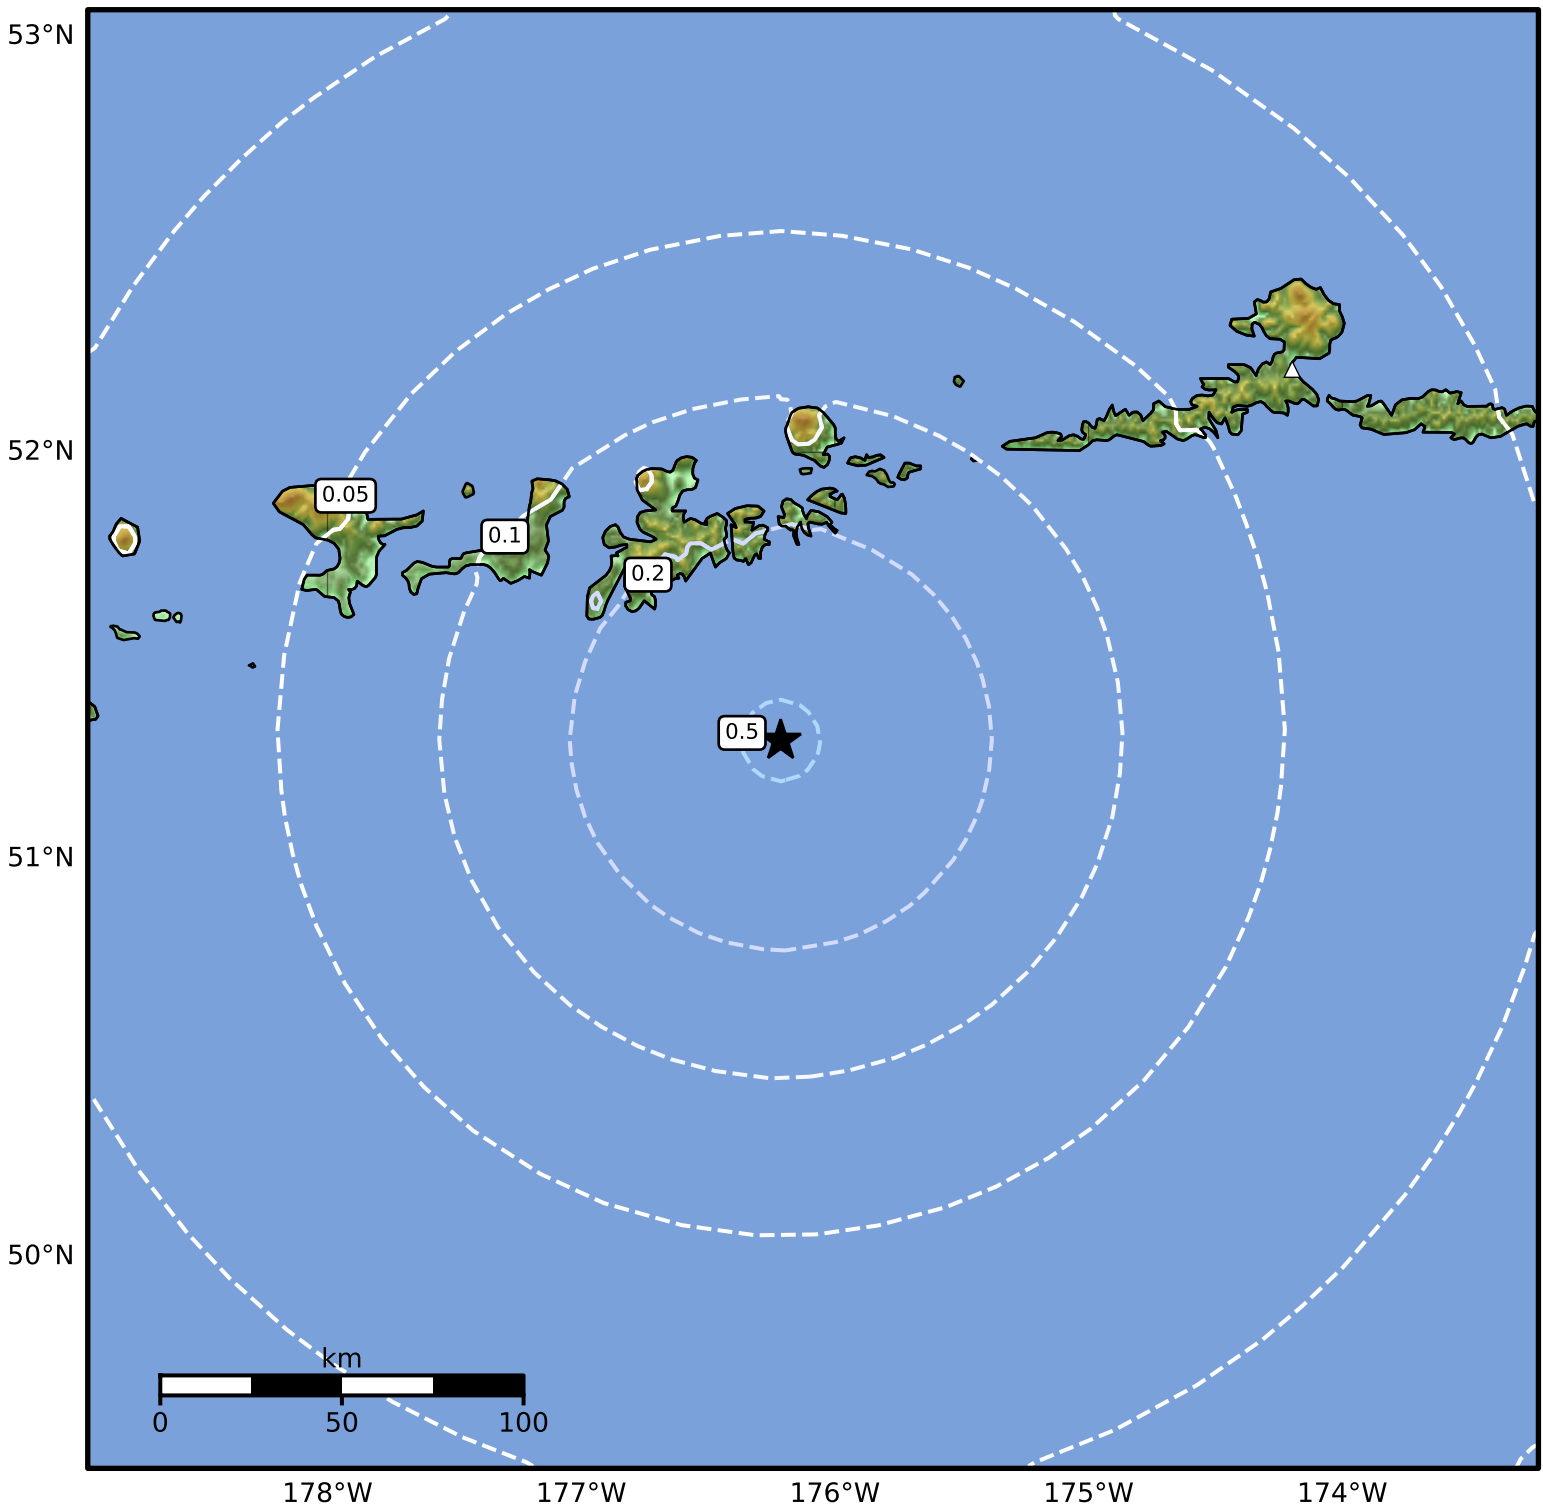

0.3 Second Peak Spectral Acceleration Map Alaska Earthquake Center
 ShakeMap: 71 km (44 miles) SSE of Adak
 Mar 21, 2025 05:29:40 UTC M4.3 N51.29 W176.21 Depth: 41.1km ID:ak0253oe581y

SA(0.3) (%g)	0.1	0.2	0.5	1	2	5	10	20	50	100	200
---------------------	------------	------------	------------	----------	----------	----------	-----------	-----------	-----------	------------	------------

Scale based on Worden et al. (2012)

Version 2: Processed 2025-03-21T15:00:18Z

△ Seismic Instrument ○ Reported Intensity

★ Epicenter