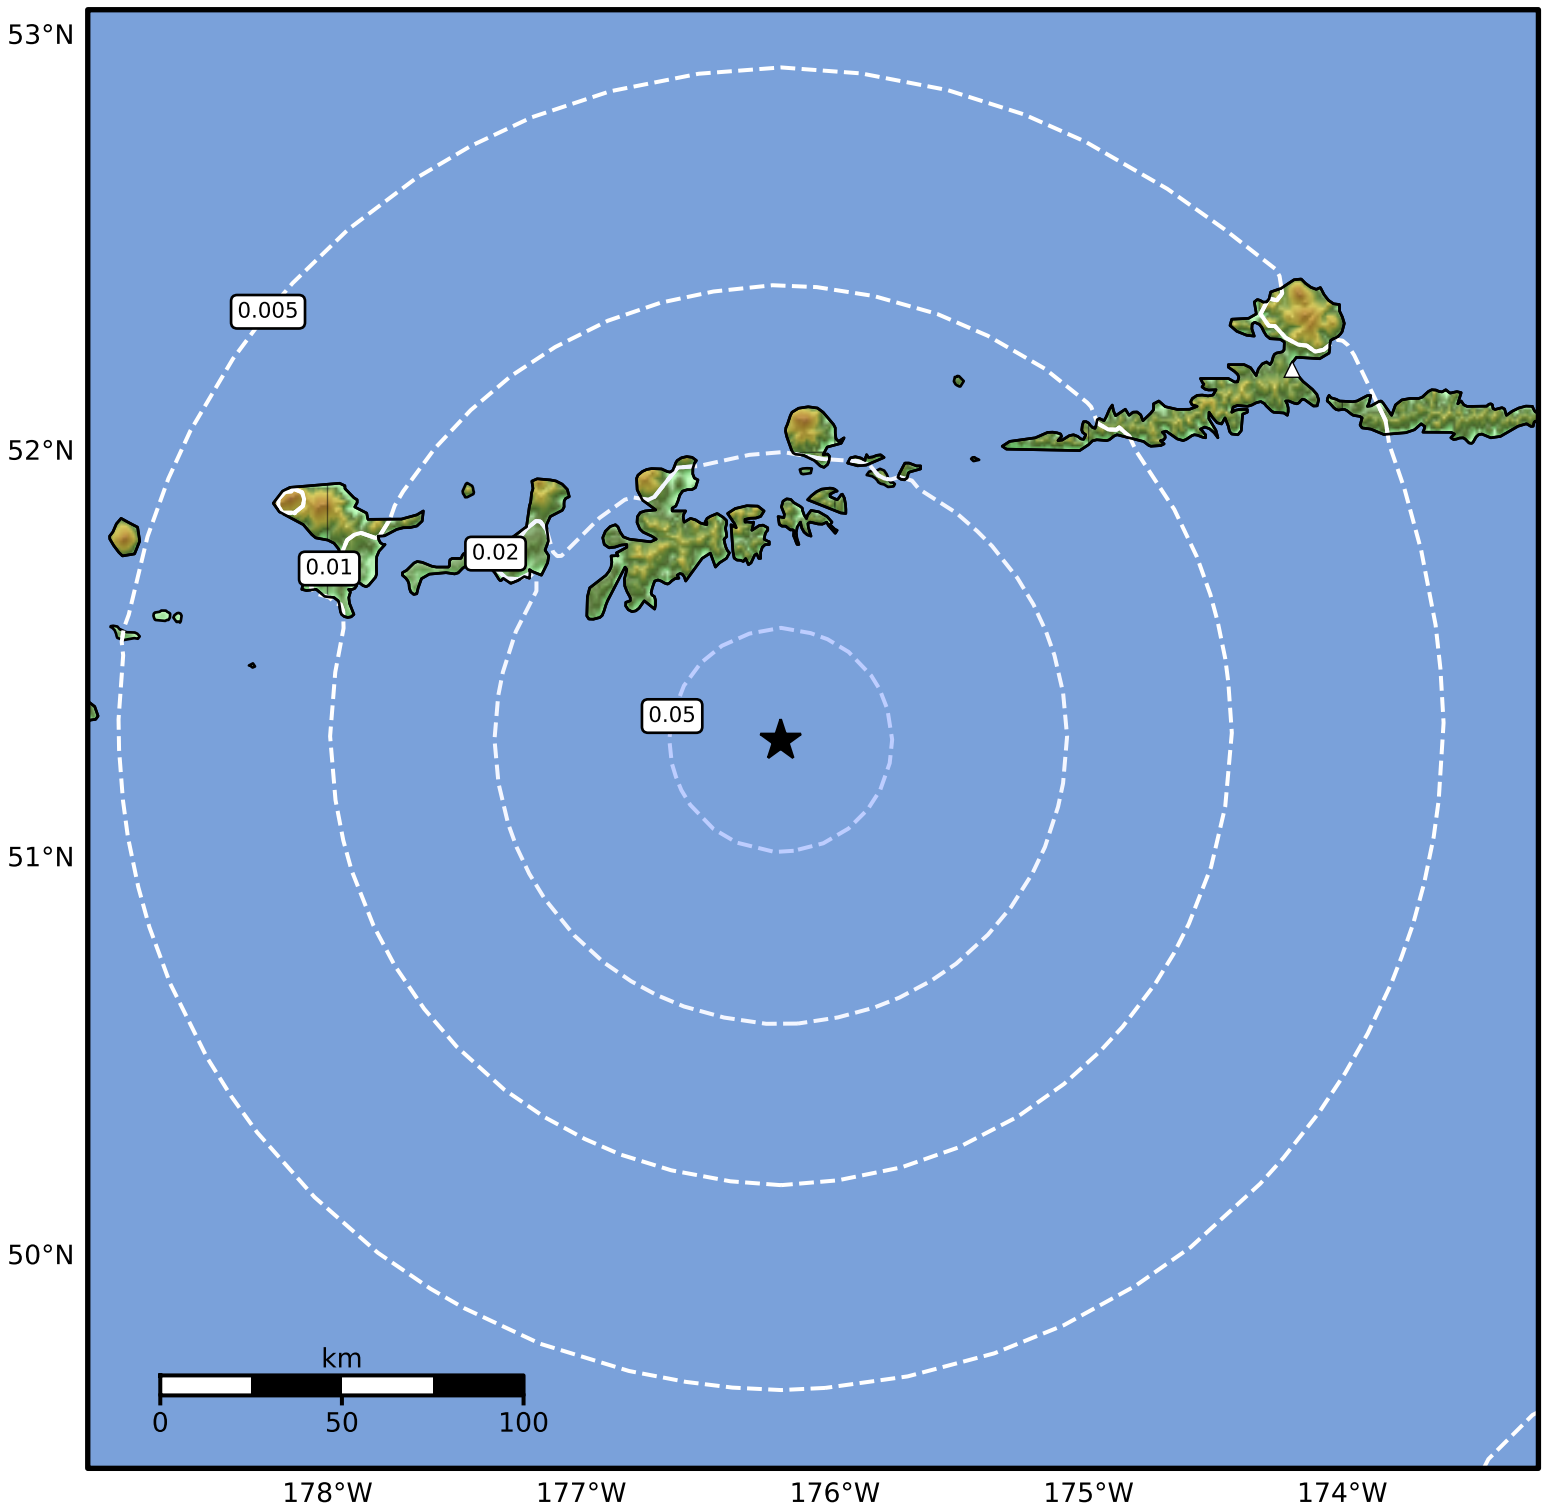

1.0 Second Peak Spectral Acceleration Map Alaska Earthquake Center
ShakeMap: 71 km (44 miles) SSE of Adak
Mar 21, 2025 05:29:40 UTC M4.3 N51.29 W176.21 Depth: 41.1km ID:ak0253oe581y

SA(1.0) (%g)	0.1	0.2	0.5	1	2	5	10	20	50	100	200
--------------	-----	-----	-----	---	---	---	----	----	----	-----	-----

Scale based on Worden et al. (2012)

Version 2: Processed 2025-03-21T15:00:18Z

△ Seismic Instrument ○ Reported Intensity

★ Epicenter