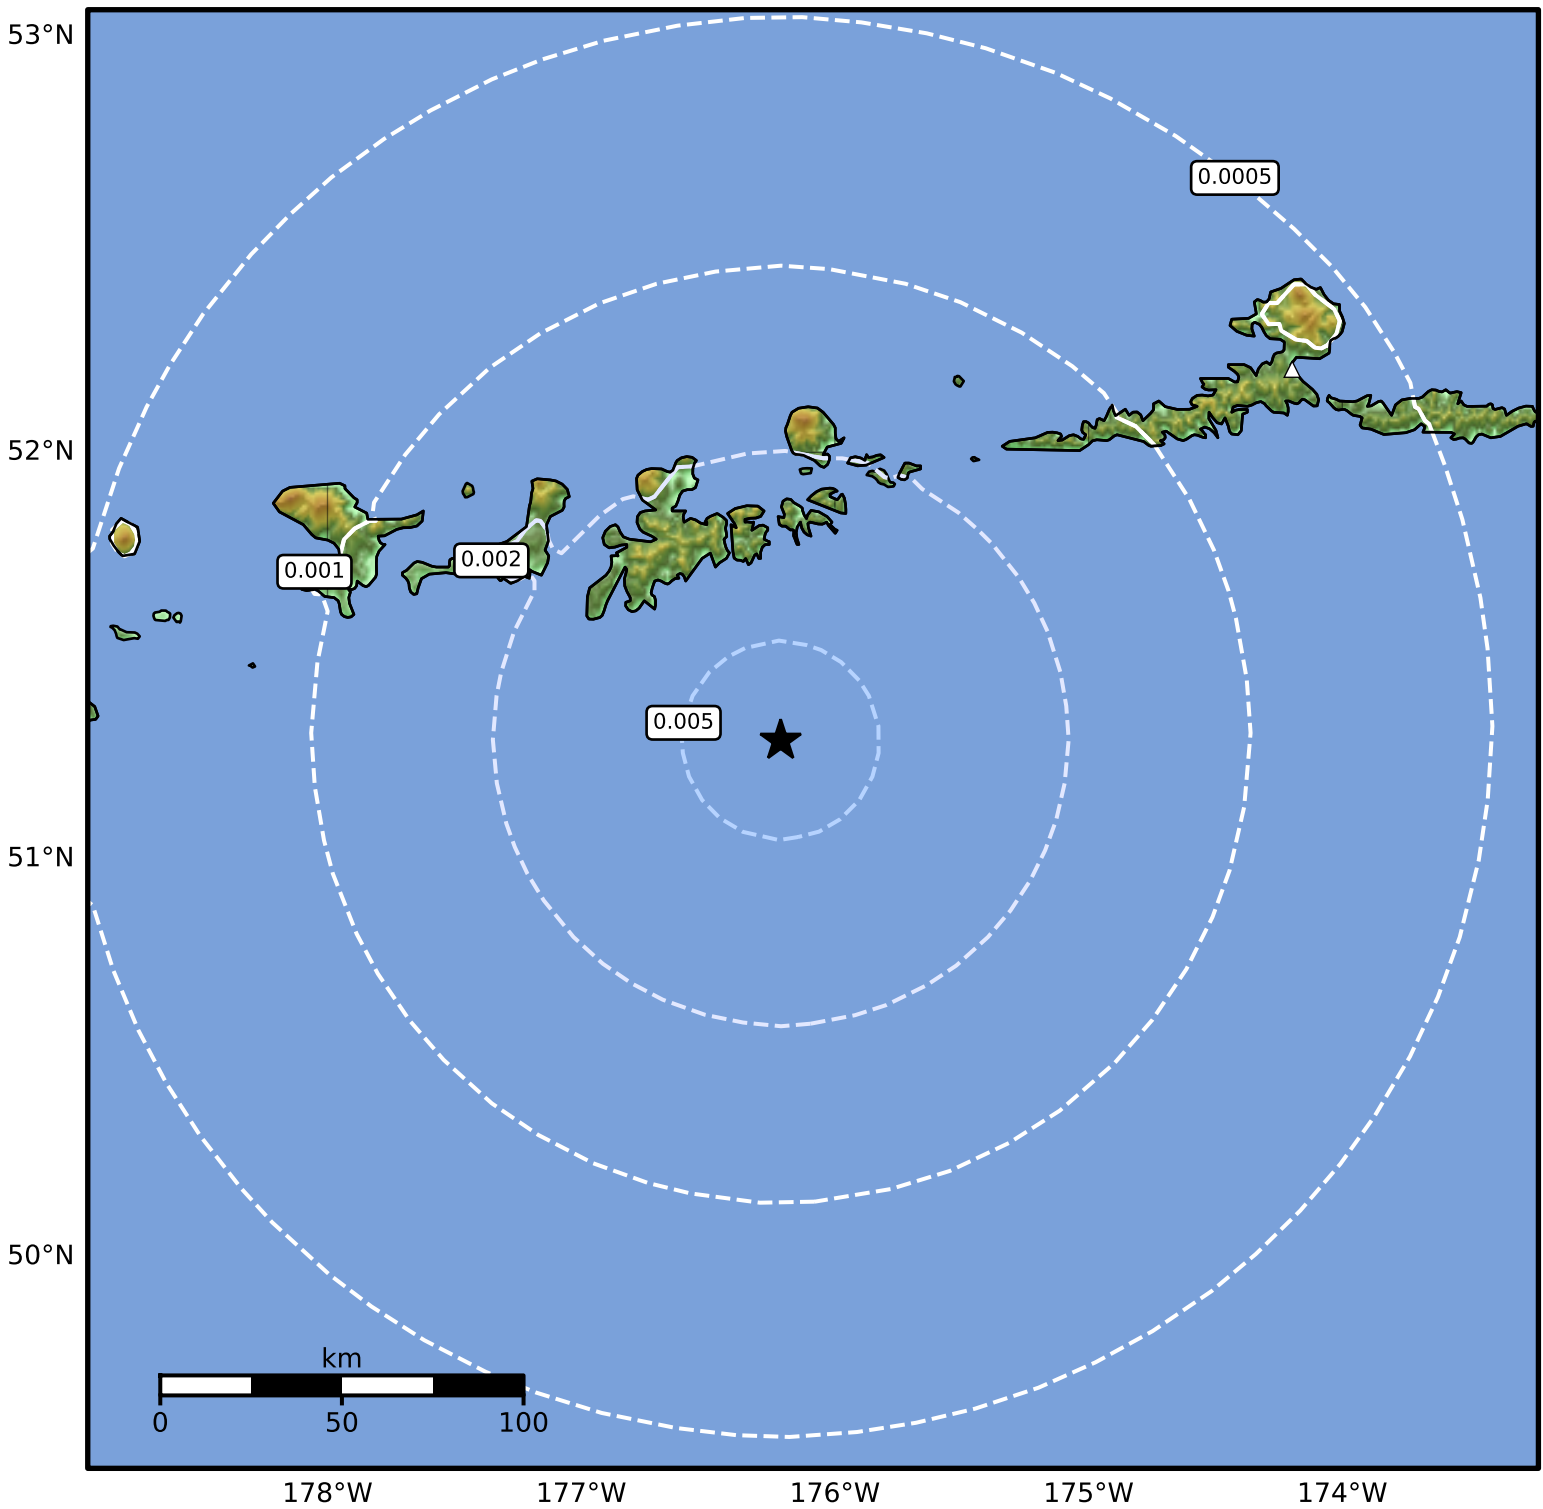

3.0 Second Peak Spectral Acceleration Map Alaska Earthquake Center
ShakeMap: 71 km (44 miles) SSE of Adak
Mar 21, 2025 05:29:40 UTC M4.3 N51.29 W176.21 Depth: 41.1km ID:ak0253oe581y

Scale based on Worden et al. (2012)

Version 2: Processed 2025-03-21T15:00:18Z

△ Seismic Instrument ○ Reported Intensity

★ Epicenter