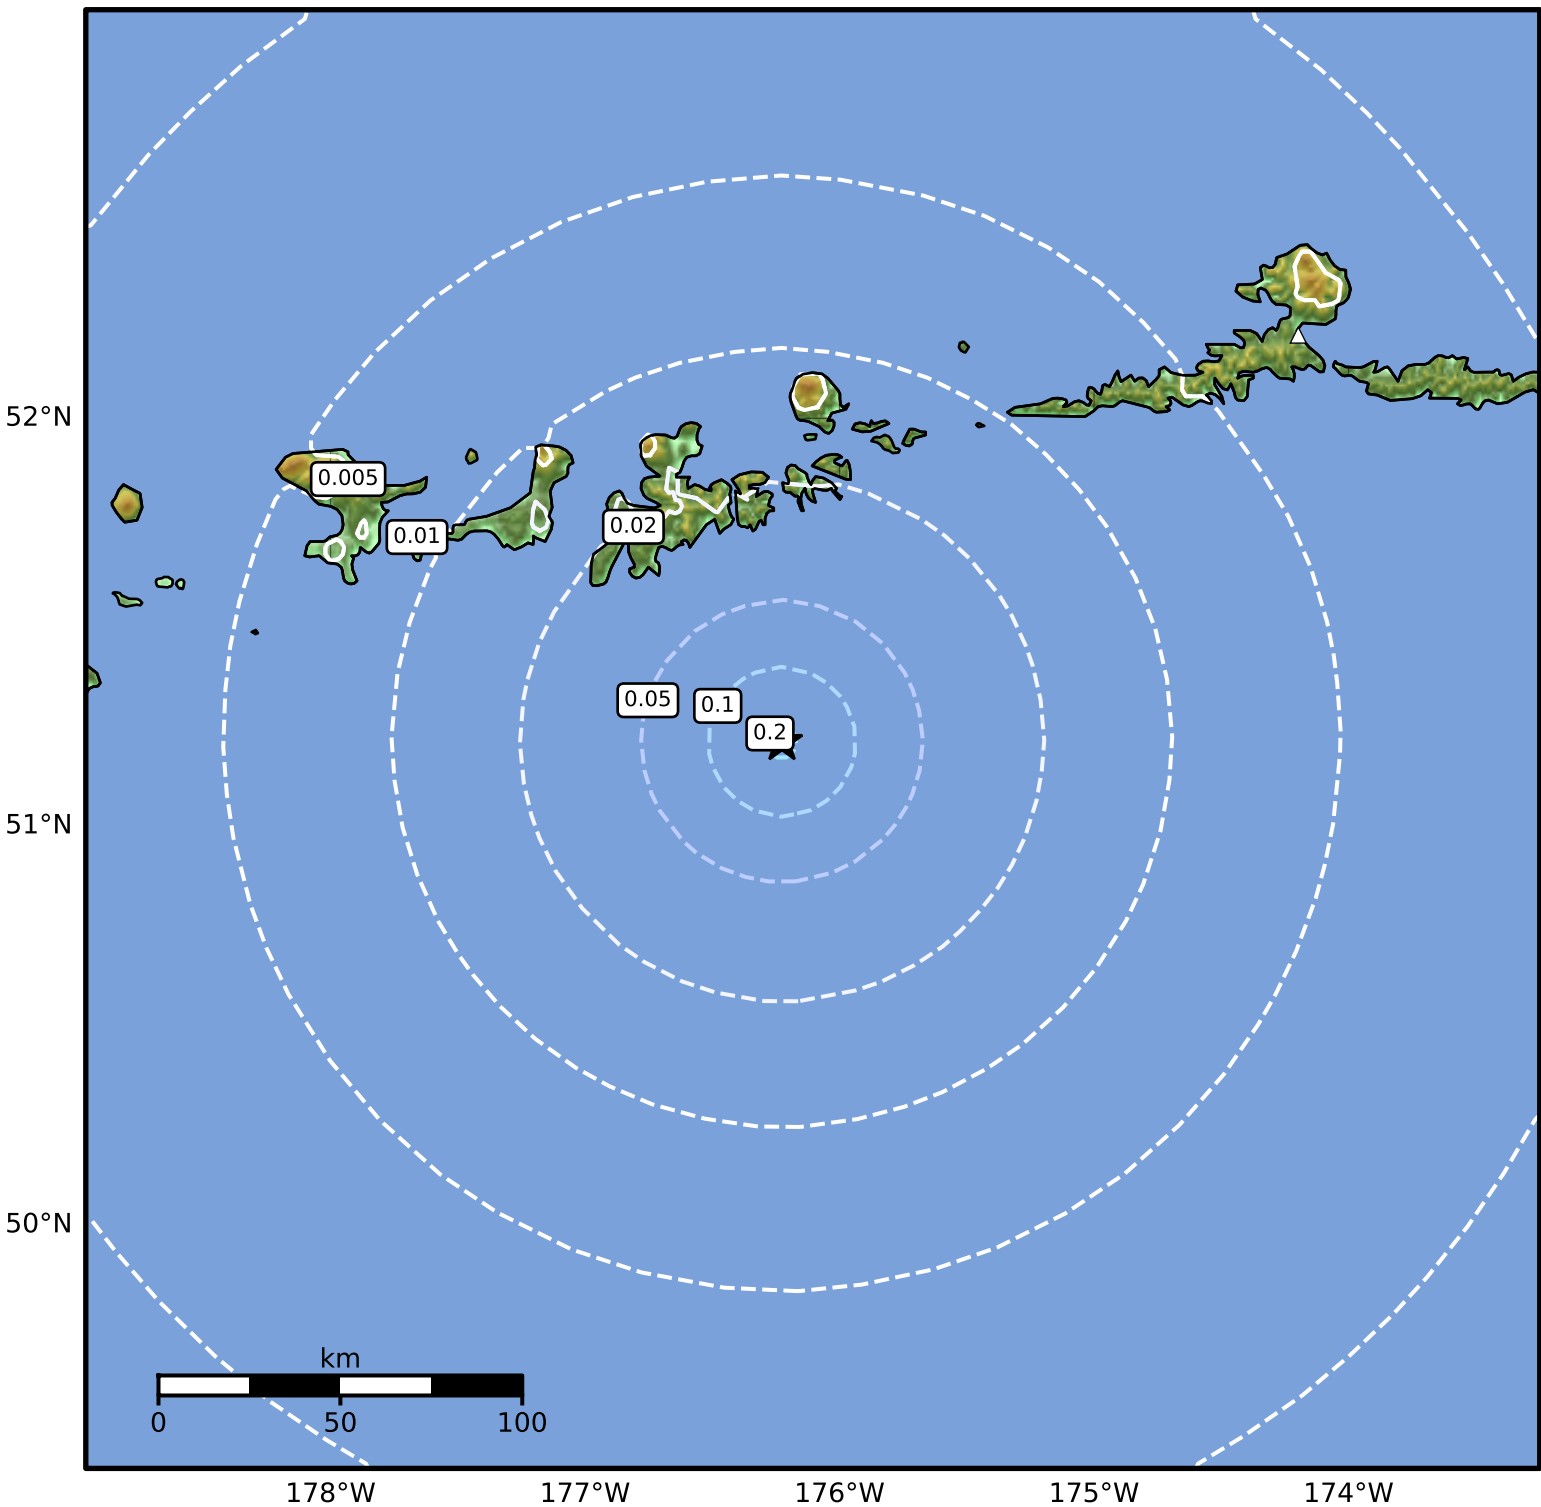

1.0 Second Peak Spectral Acceleration Map Alaska Earthquake Center
 ShakeMap: 80 km (50 miles) SSE of Adak
 Mar 21, 2025 09:57:13 UTC M4.1 N51.21 W176.23 Depth: 17.1km ID:ak0253ogows3

SA(1.0) (%g)	0.1	0.2	0.5	1	2	5	10	20	50	100	200
--------------	-----	-----	-----	---	---	---	----	----	----	-----	-----

Scale based on Worden et al. (2012)

Version 2: Processed 2025-03-21T16:27:18Z

△ Seismic Instrument ○ Reported Intensity

★ Epicenter