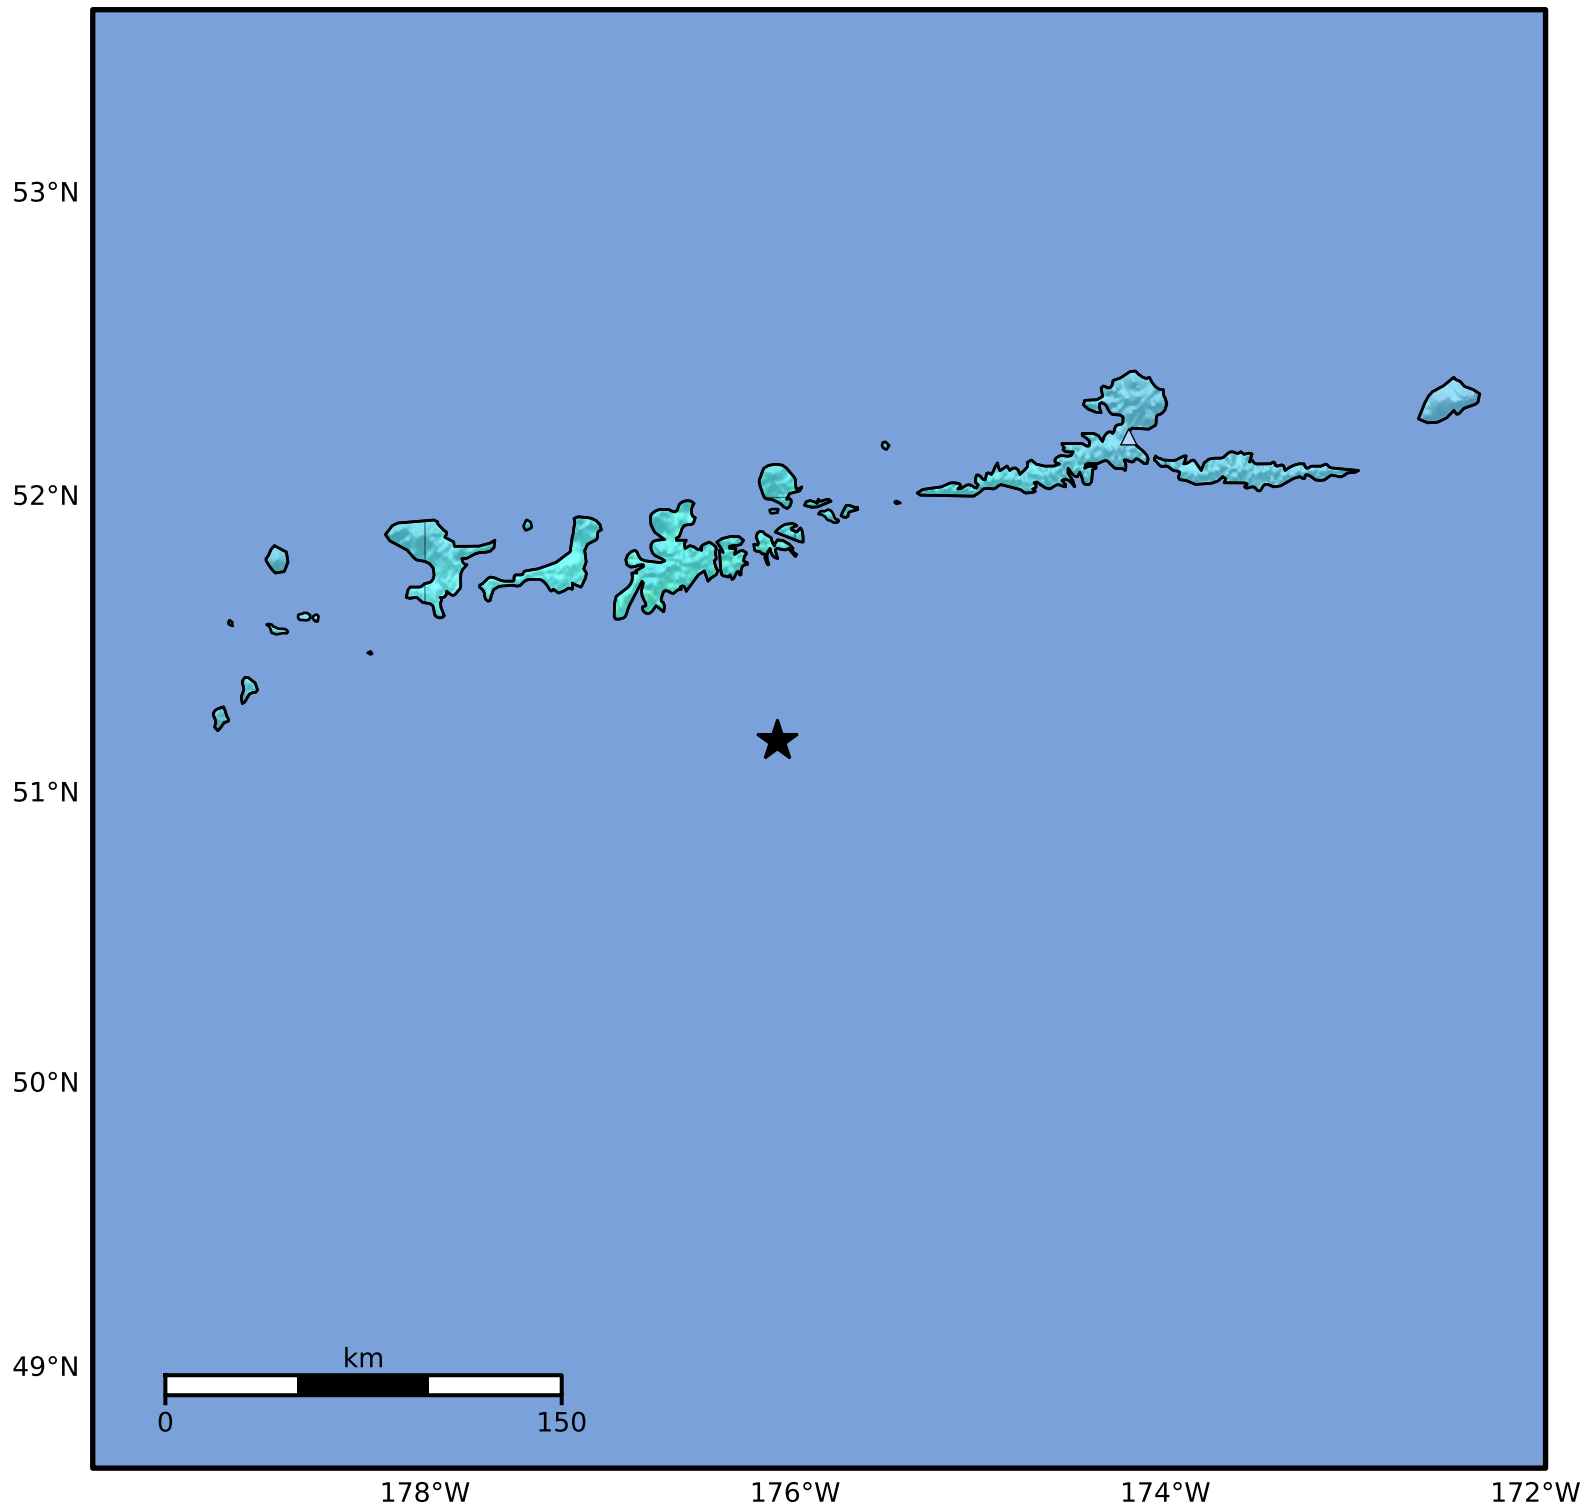

Macroseismic Intensity Map Alaska Earthquake Center
 ShakeMap: 86 km (53 miles) SSE of Adak
 Mar 21, 2025 14:53:43 UTC M6.2 N51.18 W176.10 Depth: 28.7km ID:ak0253ojnad2

SHAKING	Not felt	Weak	Light	Moderate	Strong	Very strong	Severe	Violent	Extreme
DAMAGE	None	None	None	Very light	Light	Moderate	Moderate/heavy	Heavy	Very heavy
PGA(%g)	<0.0464	0.297	2.76	6.2	11.5	21.5	40.1	74.7	>139
PGV(cm/s)	<0.0215	0.135	1.41	4.65	9.64	20	41.4	85.8	>178
INTENSITY	I	II-III	IV	V	VI	VII	VIII	IX	X+

Scale based on Worden et al. (2012)

Version 5: Processed 2025-03-21T15:23:09Z

△ Seismic Instrument ○ Reported Intensity

★ Epicenter