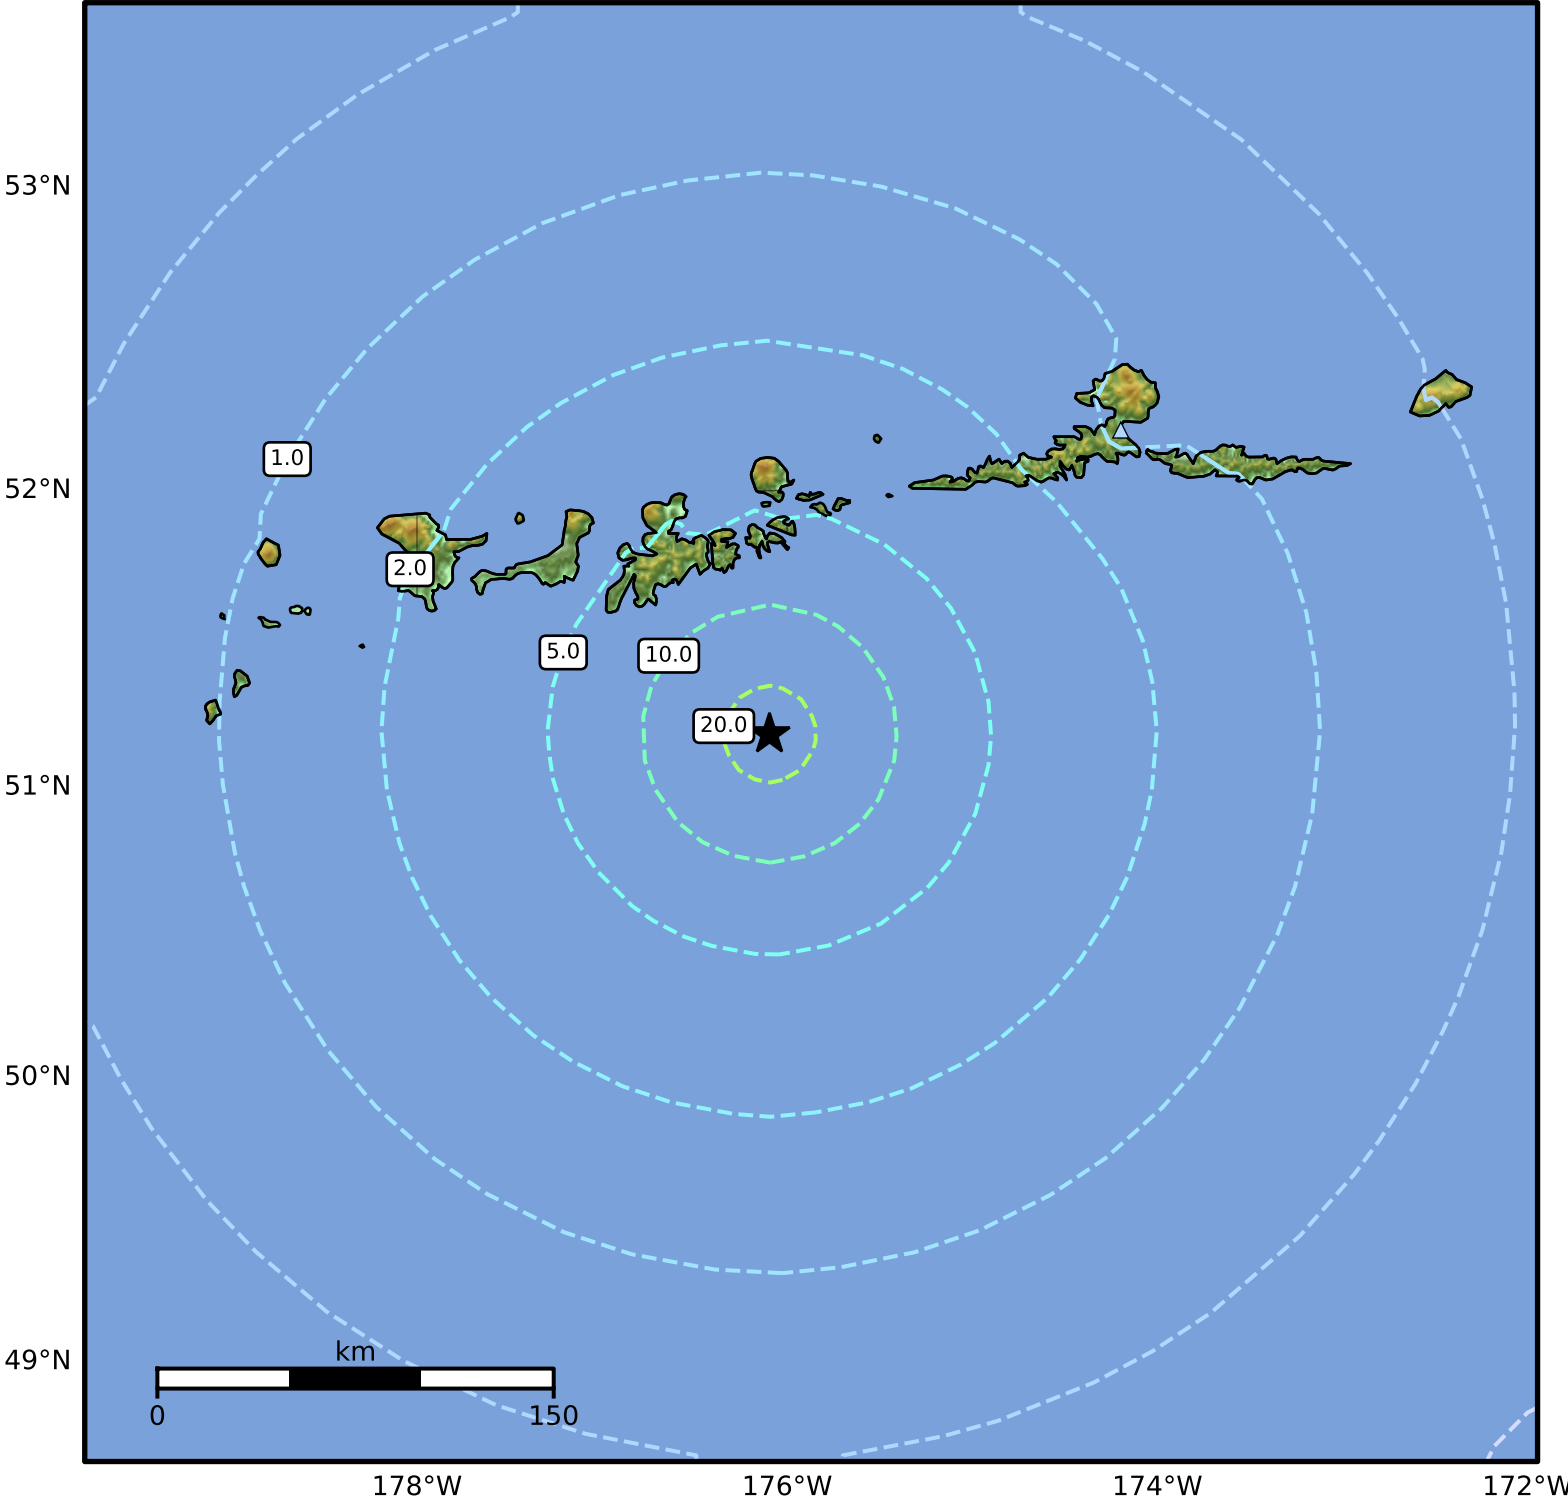

0.3 Second Peak Spectral Acceleration Map Alaska Earthquake Center
 ShakeMap: 86 km (53 miles) SSE of Adak
 Mar 21, 2025 14:53:43 UTC M6.2 N51.18 W176.10 Depth: 28.7km ID:ak0253ojnad2

SA(0.3) (%g)	0.1	0.2	0.5	1	2	5	10	20	50	100	200
---------------------	------------	------------	------------	----------	----------	----------	-----------	-----------	-----------	------------	------------

Scale based on Worden et al. (2012)

Version 7: Processed 2025-03-21T16:58:57Z

△ Seismic Instrument ○ Reported Intensity

★ Epicenter