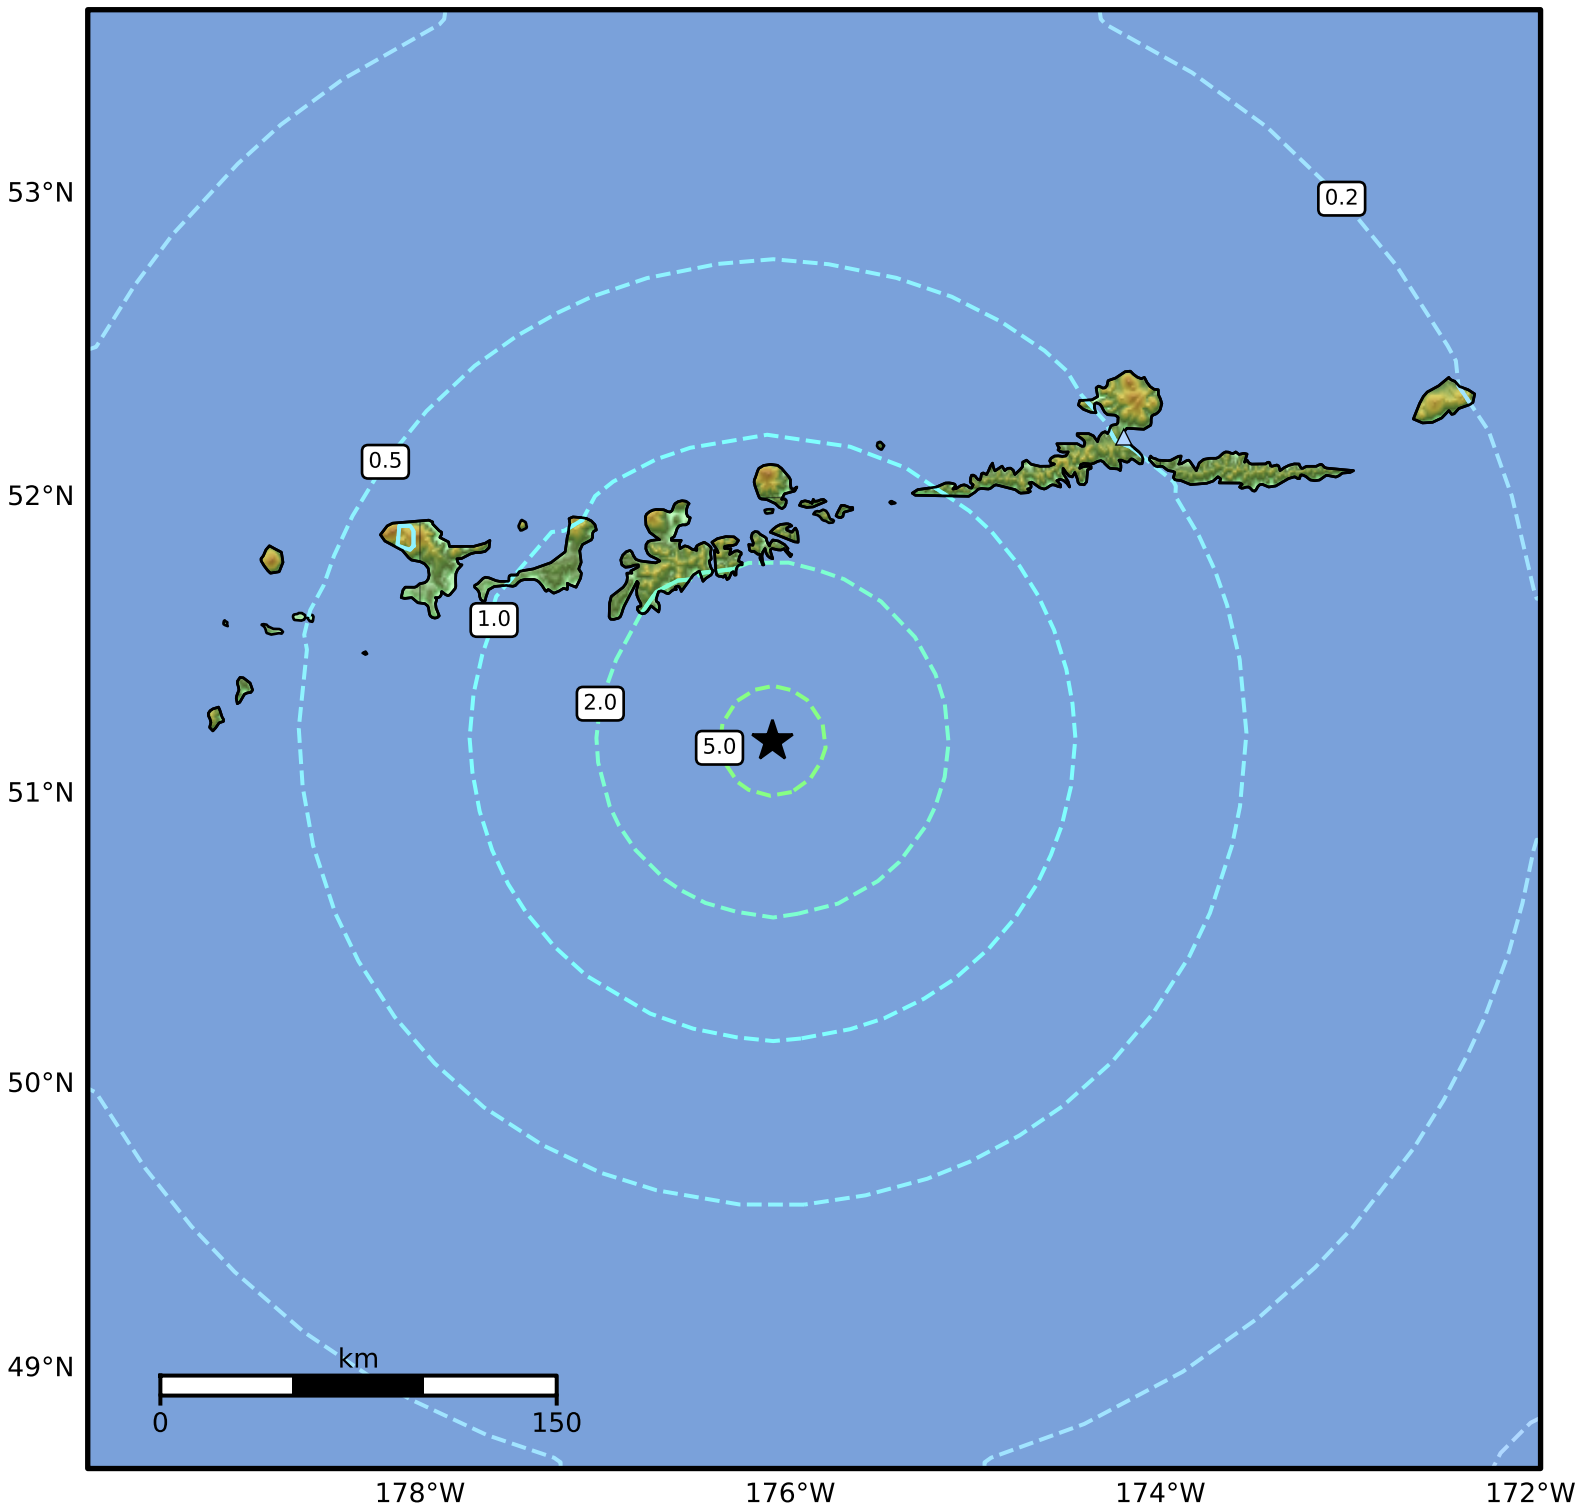

1.0 Second Peak Spectral Acceleration Map Alaska Earthquake Center
 ShakeMap: 86 km (53 miles) SSE of Adak
 Mar 21, 2025 14:53:43 UTC M6.2 N51.18 W176.10 Depth: 28.7km ID:ak0253ojnad2

| SA(1.0) (%g) | 0.1 | 0.2 | 0.5 | 1 | 2 | 5 | 10 | 20 | 50 | 100 | 200 |
|--------------|-----|-----|-----|---|---|---|----|----|----|-----|-----|
|--------------|-----|-----|-----|---|---|---|----|----|----|-----|-----|

Scale based on Worden et al. (2012)

Version 7: Processed 2025-03-21T16:58:57Z

△ Seismic Instrument ○ Reported Intensity

★ Epicenter