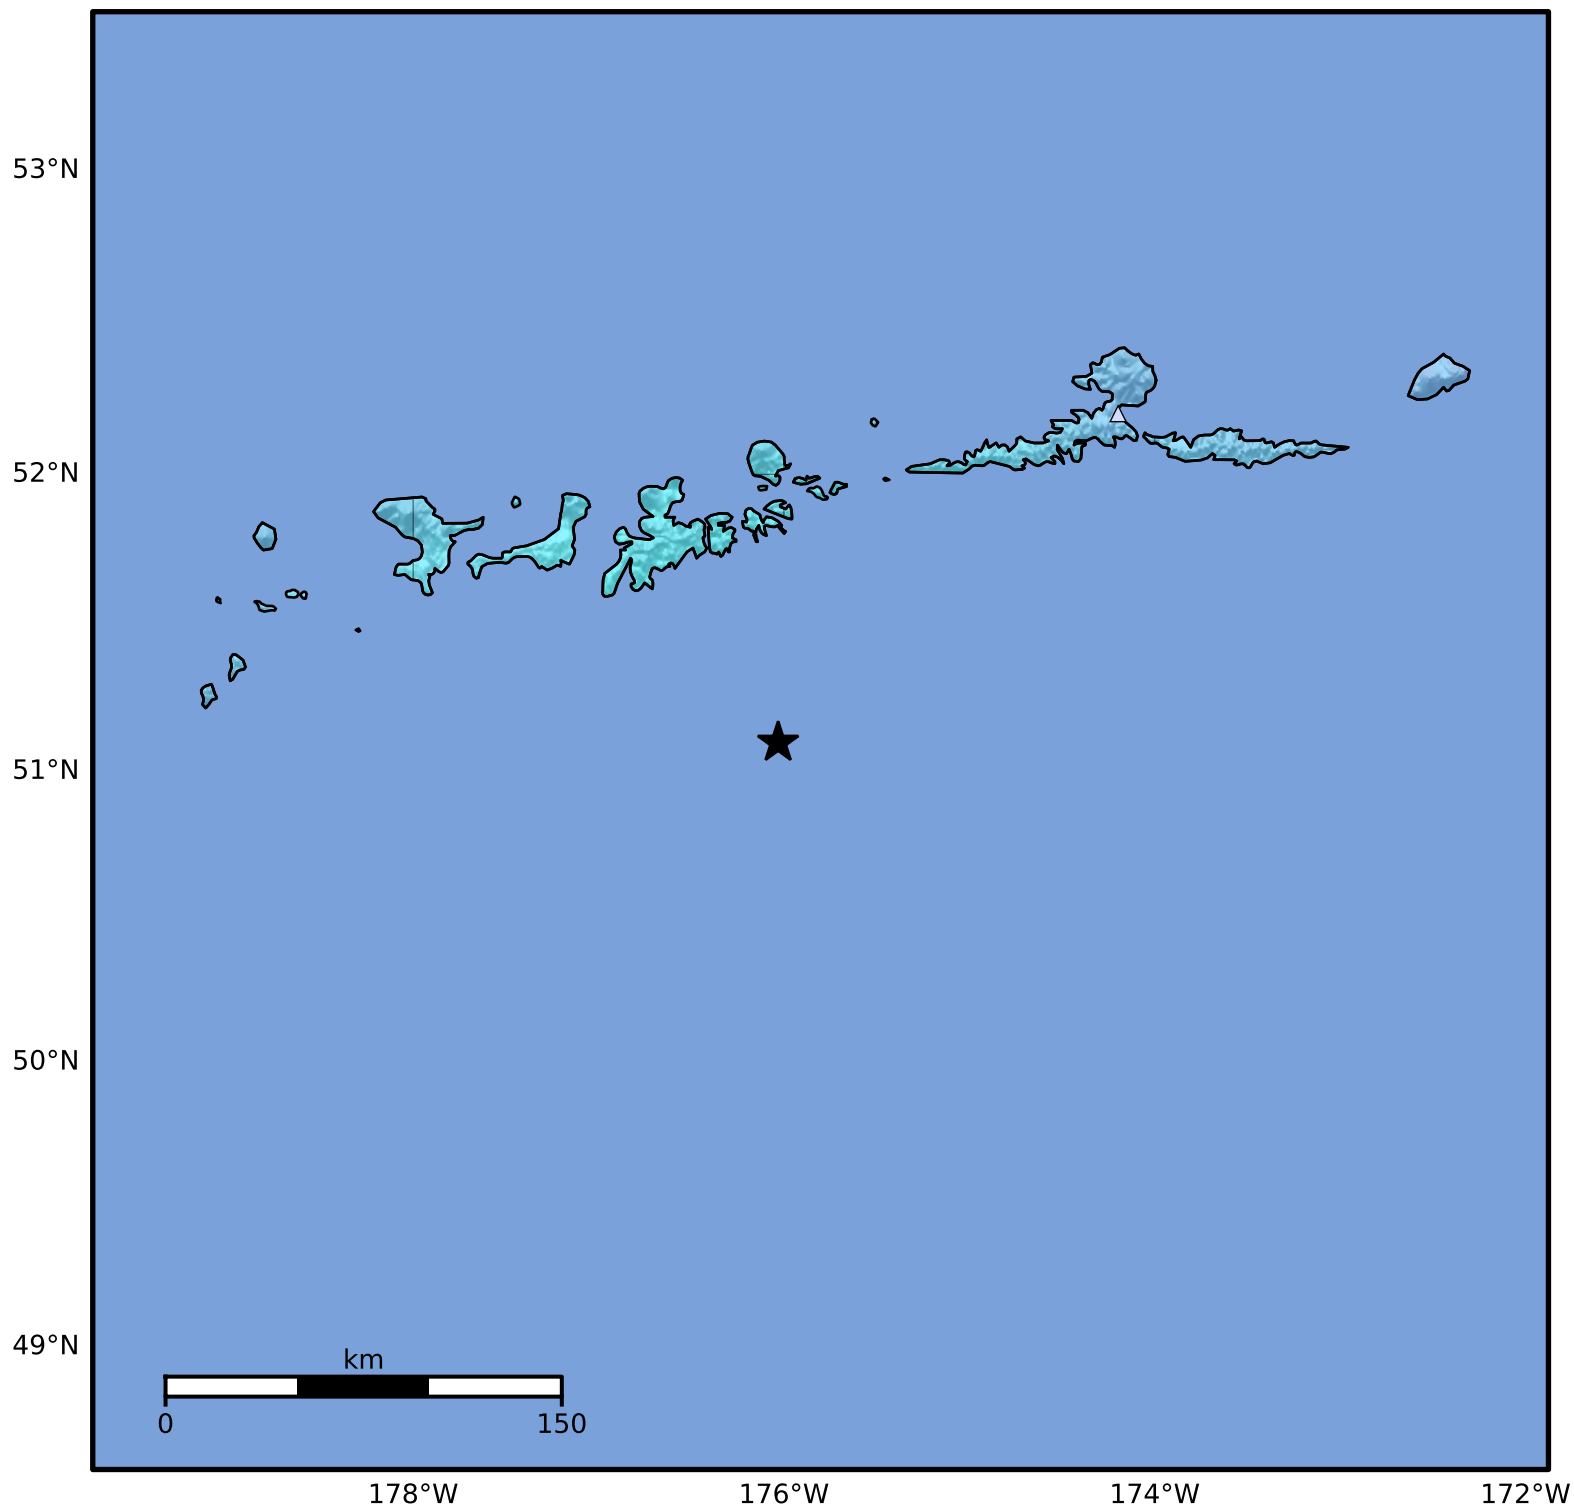

Macroseismic Intensity Map Alaska Earthquake Center
 ShakeMap: 97 km (60 miles) SSE of Adak
 Mar 21, 2025 14:58:27 UTC M5.7 N51.10 W176.03 Depth: 29.6km ID:ak0253ojobmg

SHAKING	Not felt	Weak	Light	Moderate	Strong	Very strong	Severe	Violent	Extreme
DAMAGE	None	None	None	Very light	Light	Moderate	Moderate/heavy	Heavy	Very heavy
PGA(%g)	<0.0464	0.297	2.76	6.2	11.5	21.5	40.1	74.7	>139
PGV(cm/s)	<0.0215	0.135	1.41	4.65	9.64	20	41.4	85.8	>178
INTENSITY	I	II-III	IV	V	VI	VII	VIII	IX	X+

Scale based on Worden et al. (2012)

Version 5: Processed 2025-03-21T15:47:56Z

△ Seismic Instrument ○ Reported Intensity

★ Epicenter