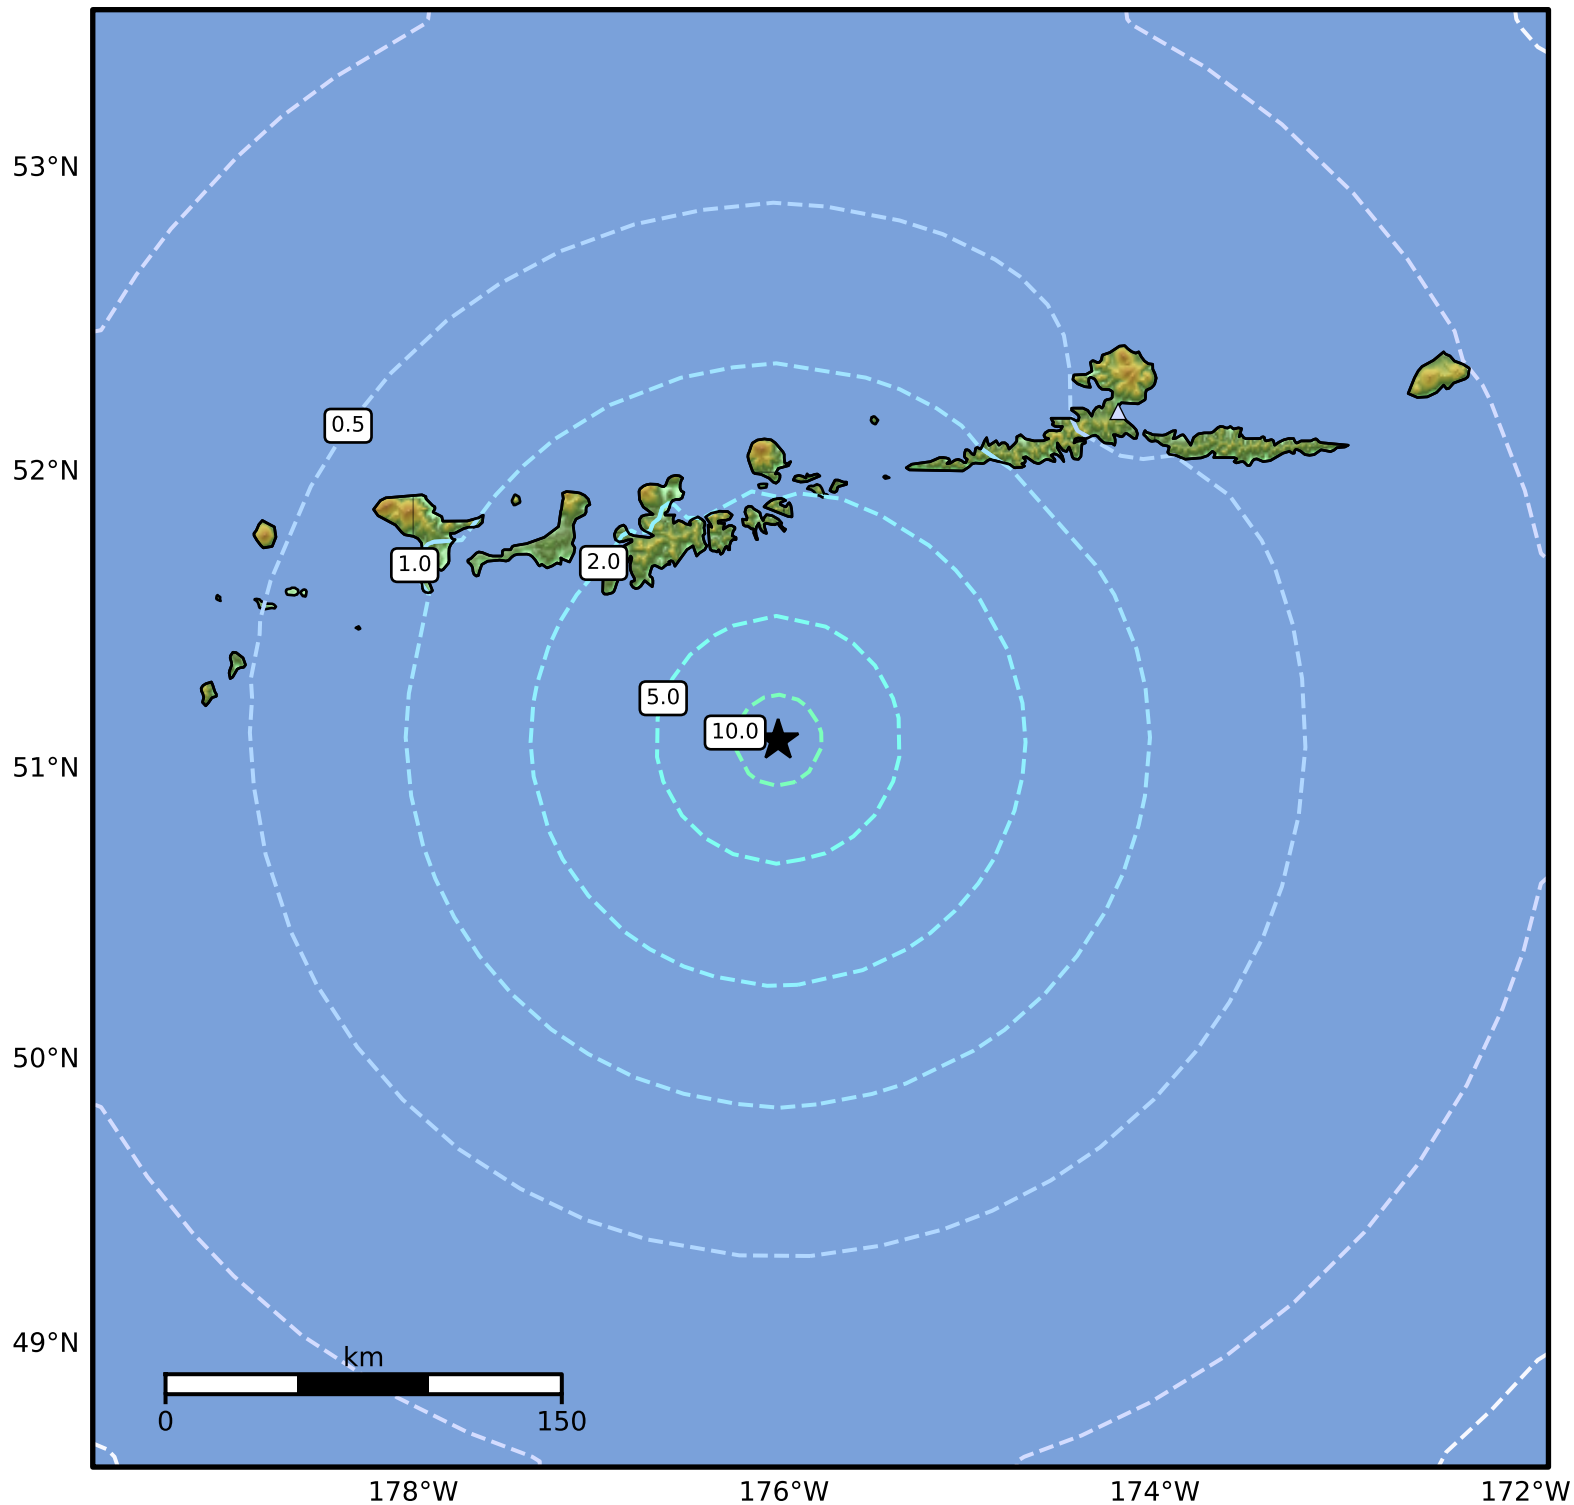

0.3 Second Peak Spectral Acceleration Map Alaska Earthquake Center
 ShakeMap: 97 km (60 miles) SSE of Adak
 Mar 21, 2025 14:58:27 UTC M5.7 N51.10 W176.03 Depth: 29.6km ID:ak0253ojobmg

SA(0.3) (%g)	0.1	0.2	0.5	1	2	5	10	20	50	100	200
--------------	-----	-----	-----	---	---	---	----	----	----	-----	-----

Scale based on Worden et al. (2012)

Version 5: Processed 2025-03-21T15:47:56Z

△ Seismic Instrument ○ Reported Intensity

★ Epicenter