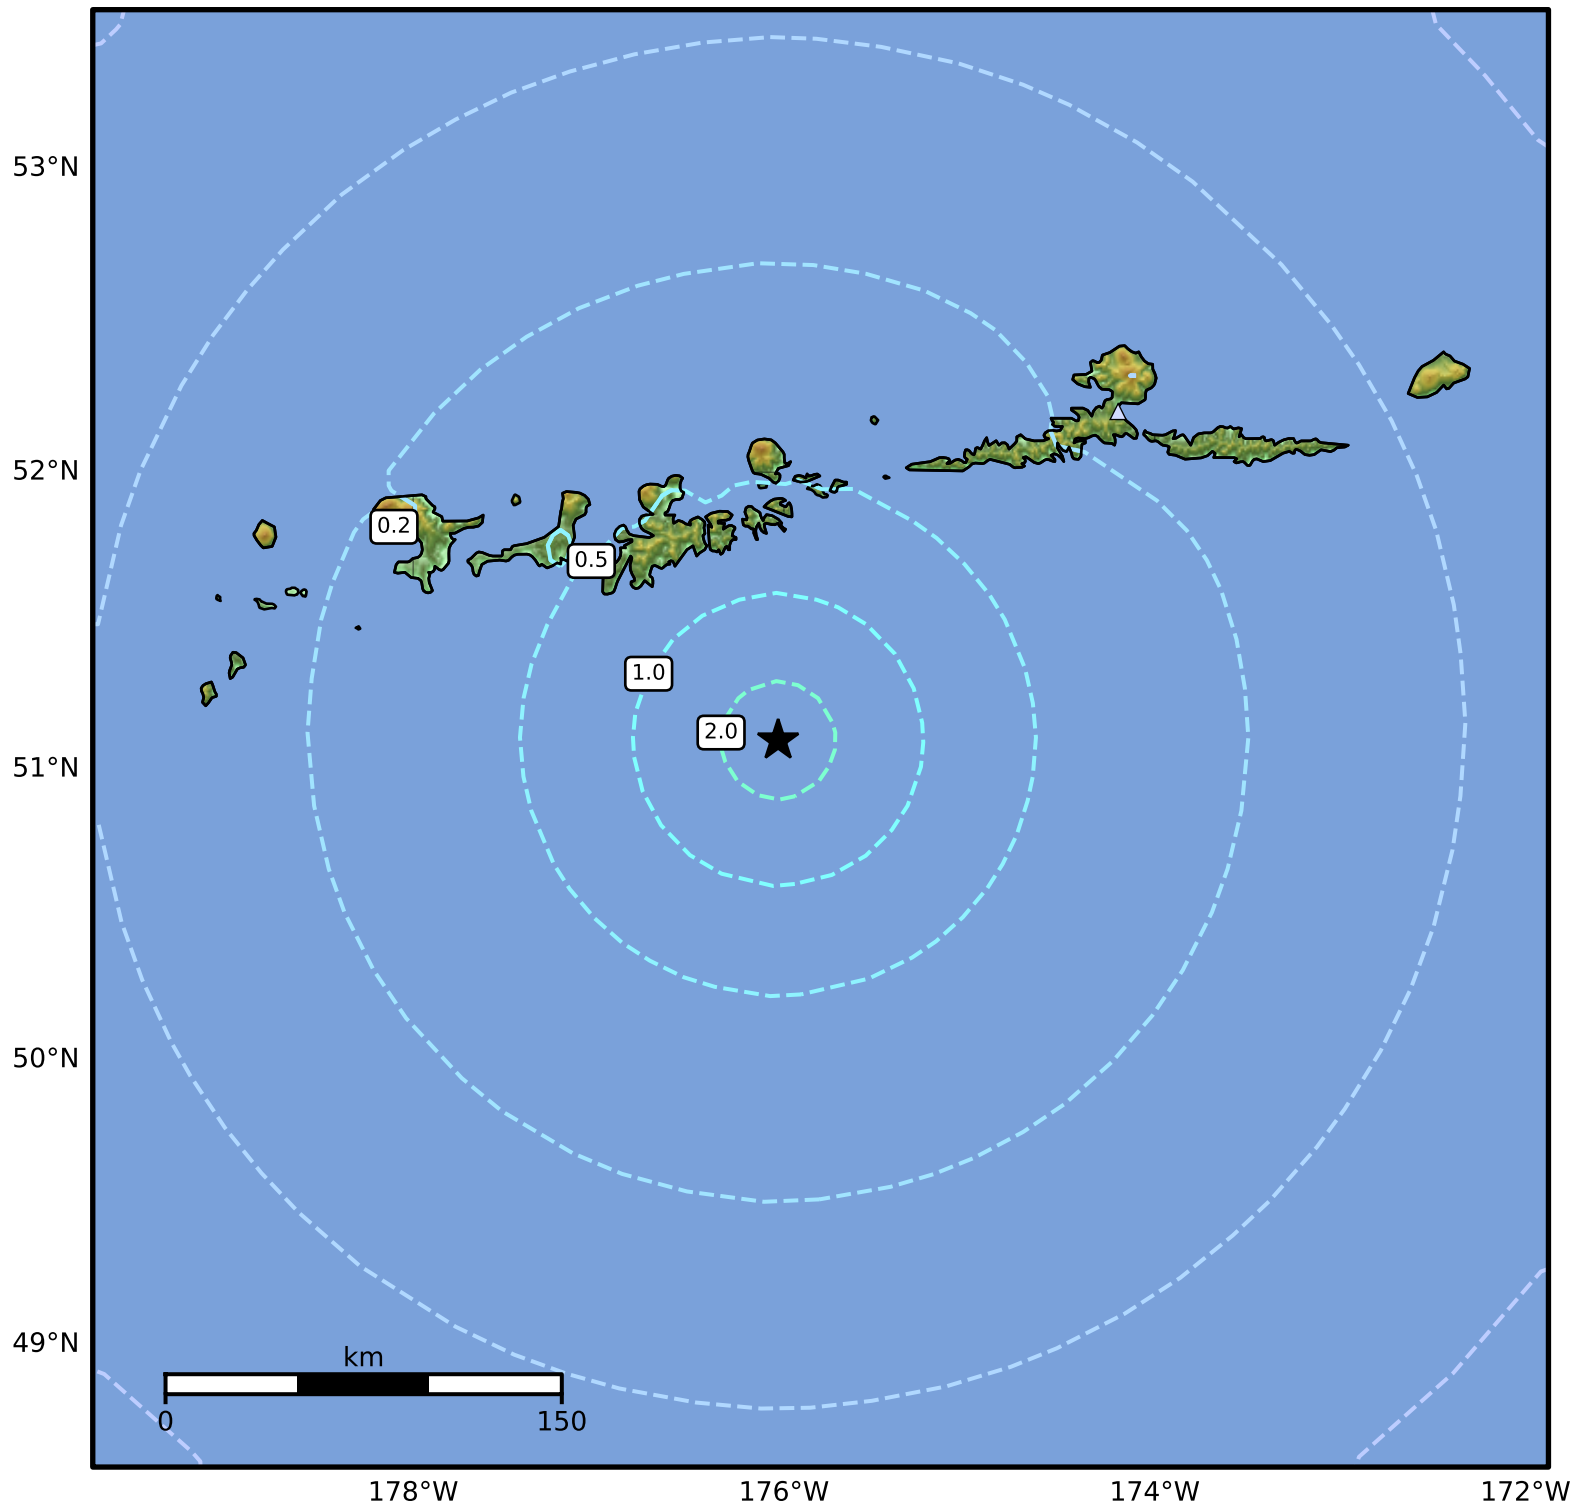

1.0 Second Peak Spectral Acceleration Map Alaska Earthquake Center  
 ShakeMap: 97 km (60 miles) SSE of Adak  
 Mar 21, 2025 14:58:27 UTC M5.7 N51.10 W176.03 Depth: 29.6km ID:ak0253ojbmg

SA(1.0) (%g)	0.1	0.2	0.5	1	2	5	10	20	50	100	200
--------------	-----	-----	-----	---	---	---	----	----	----	-----	-----

Scale based on Worden et al. (2012)

△ Seismic Instrument    ○ Reported Intensity

★ Epicenter

Version 5: Processed 2025-03-21T15:47:56Z