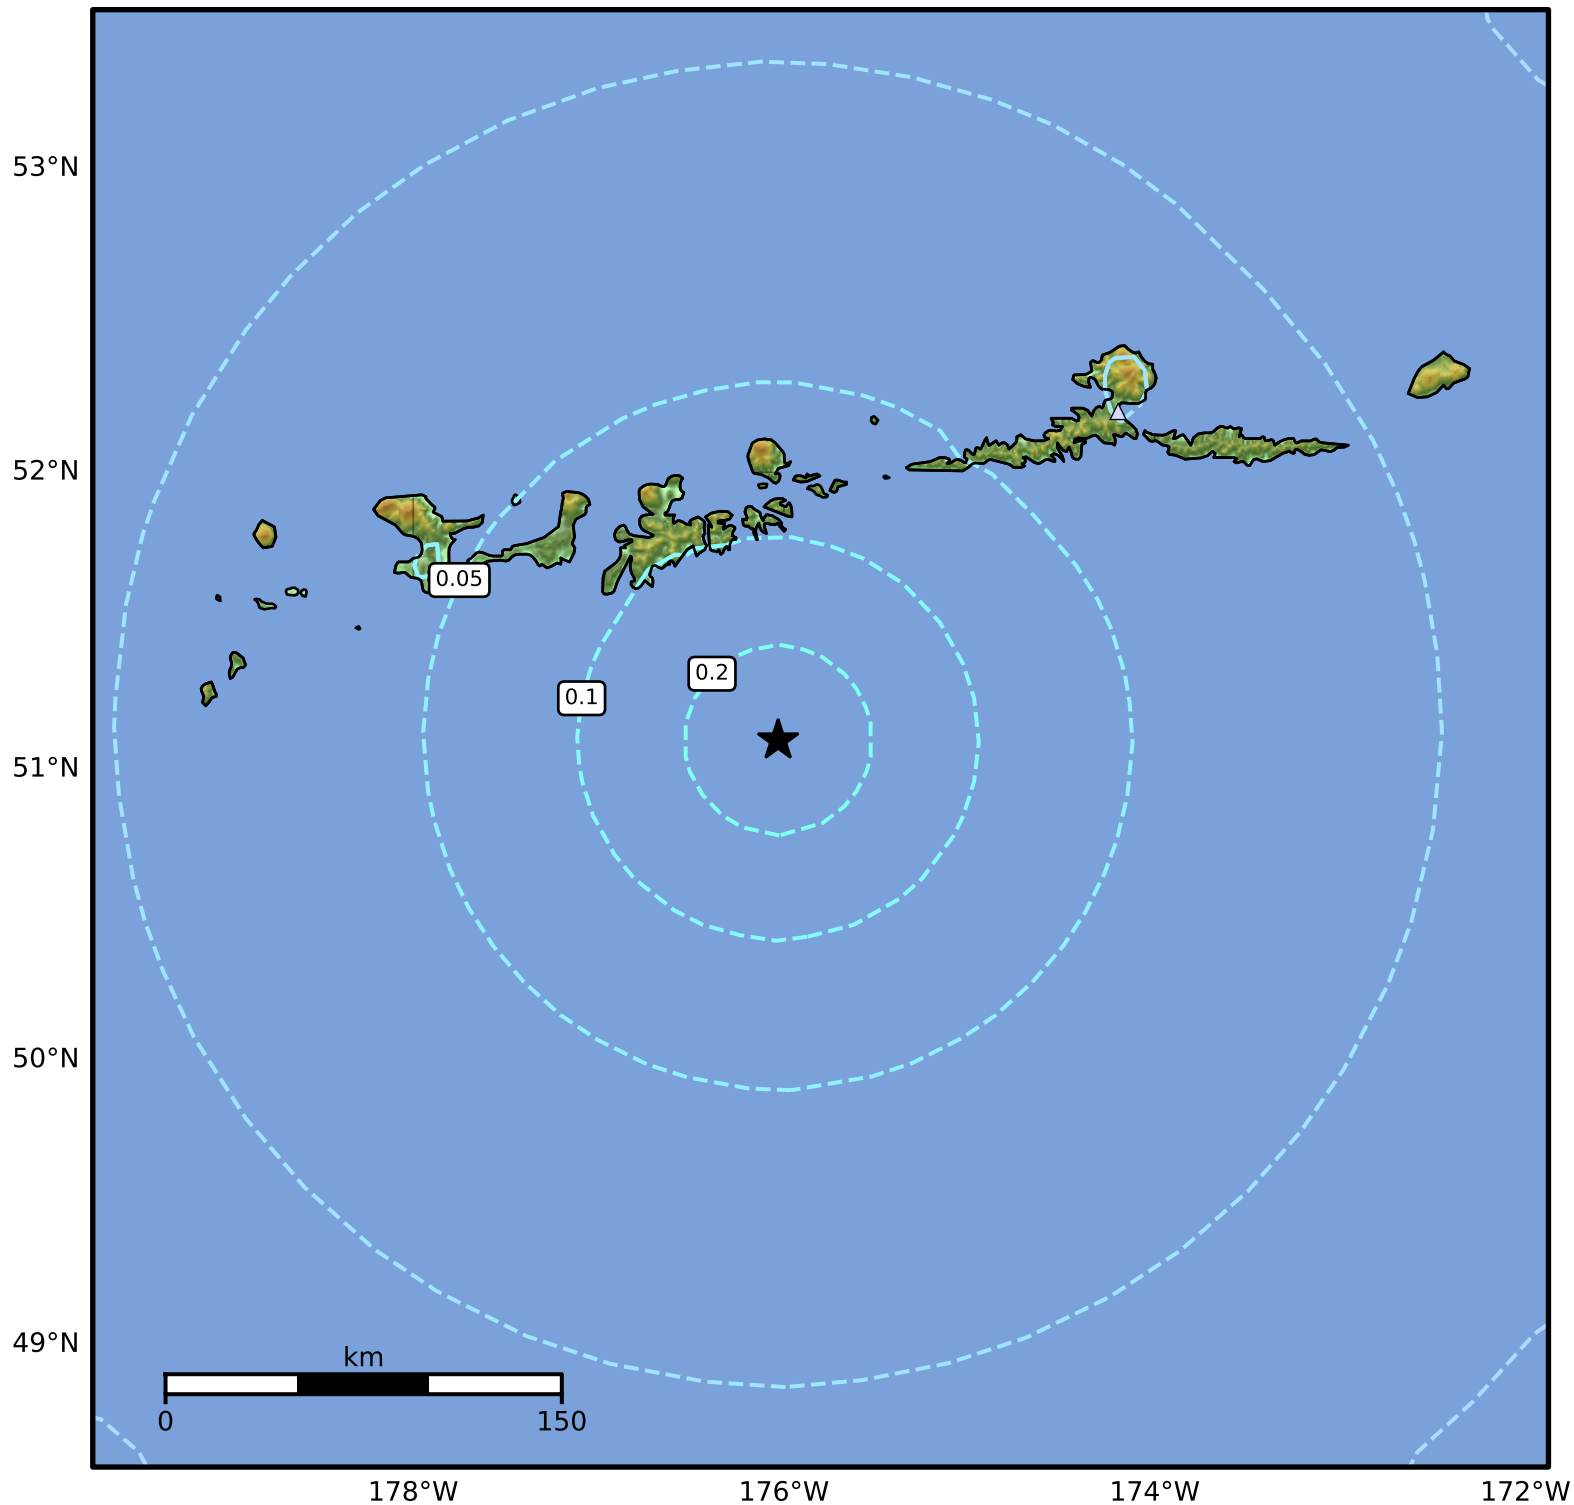

3.0 Second Peak Spectral Acceleration Map Alaska Earthquake Center  
ShakeMap: 97 km (60 miles) SSE of Adak  
Mar 21, 2025 14:58:27 UTC M5.7 N51.10 W176.03 Depth: 29.6km ID:ak0253ojobmg

SA(3.0) (%g)	0.1	0.2	0.5	1	2	5	10	20	50
--------------	-----	-----	-----	---	---	---	----	----	----

Scale based on Worden et al. (2012)

△ Seismic Instrument ○ Reported Intensity

★ Epicenter

Version 5: Processed 2025-03-21T15:47:56Z